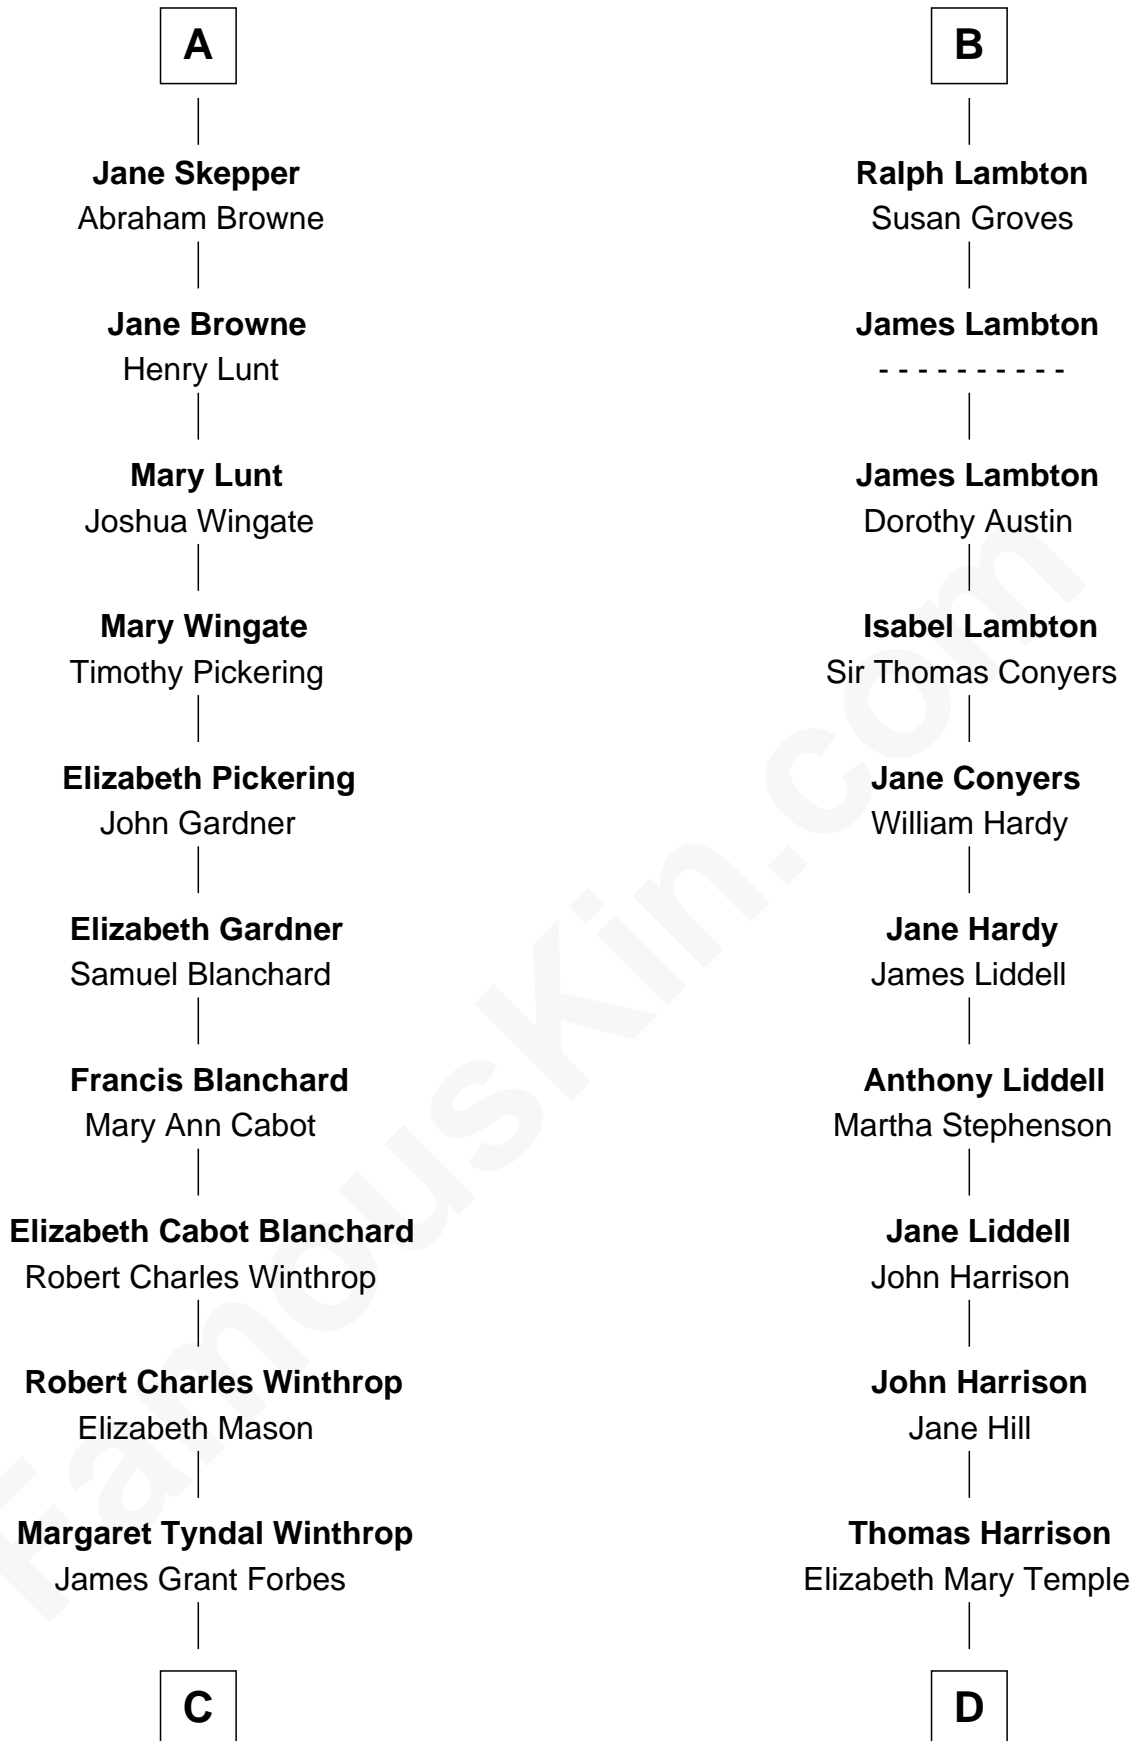

FamousKin.com Relationship Chart of

John Kerry

68th U.S. Secretary of State

18th cousin 1 time removed of

Catherine Middleton

Princess of Wales

Sir John Clifford

Elizabeth Percy

Mary Clifford
Sir Philip Wentworth

Elizabeth Wentworth
Sir Martin de la See

Joan de la See
Sir Piers Hildyard

Isabel Hildyard
Ralph Legard

Joan Ledgard
Richard Skepper

Edward Skepper
Mary Robinson

Rev. William Skepper
Jane - - - - -

B

C

Rosemary Isabel Forbes

Richard John Kerry

John Kerry

68th U.S. Secretary of State

D

Dorothy Harrison