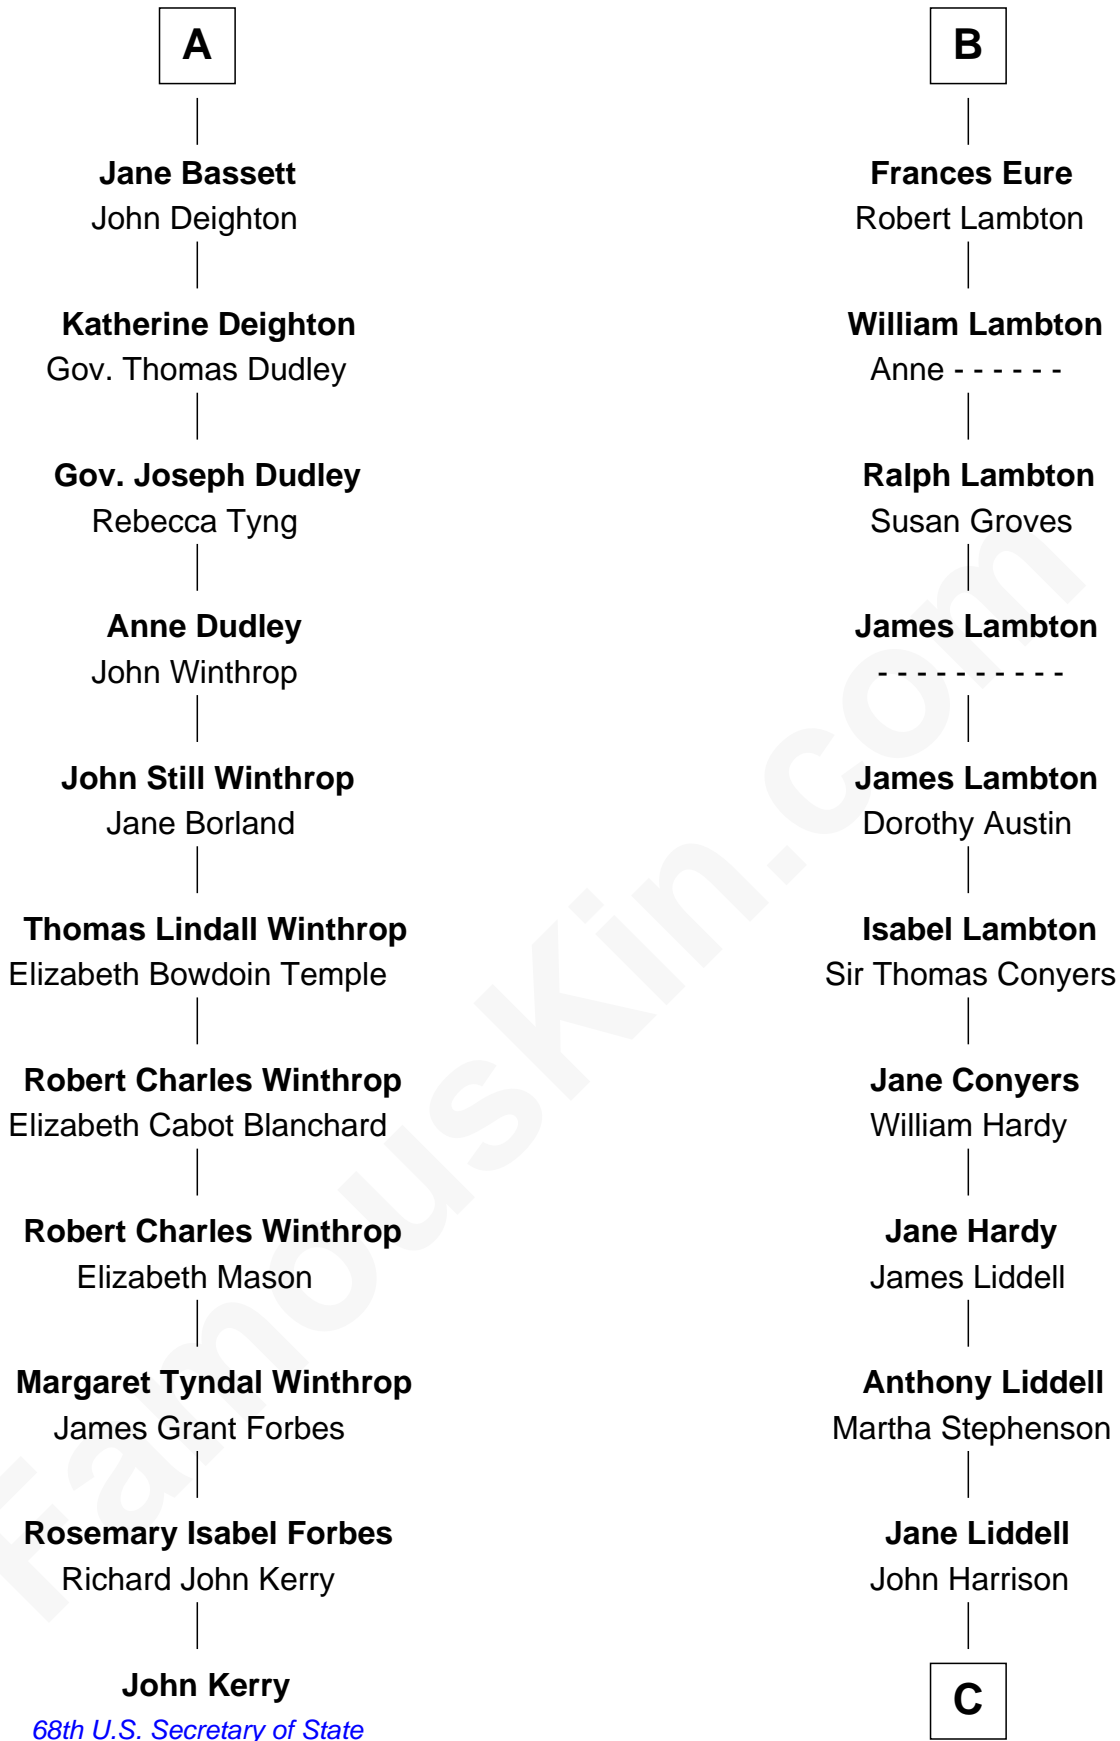

FamousKin.com Relationship Chart of

John Kerry

68th U.S. Secretary of State

17th cousin 4 times removed of

Catherine Middleton

Princess of Wales

C

John Harrison

Jane Hill

Thomas Harrison

Elizabeth Mary Temple

Dorothy Harrison

Ronald John James Goldsmith

Carole Elizabeth Goldsmith

Michael Francis Middleton

Catherine Middleton