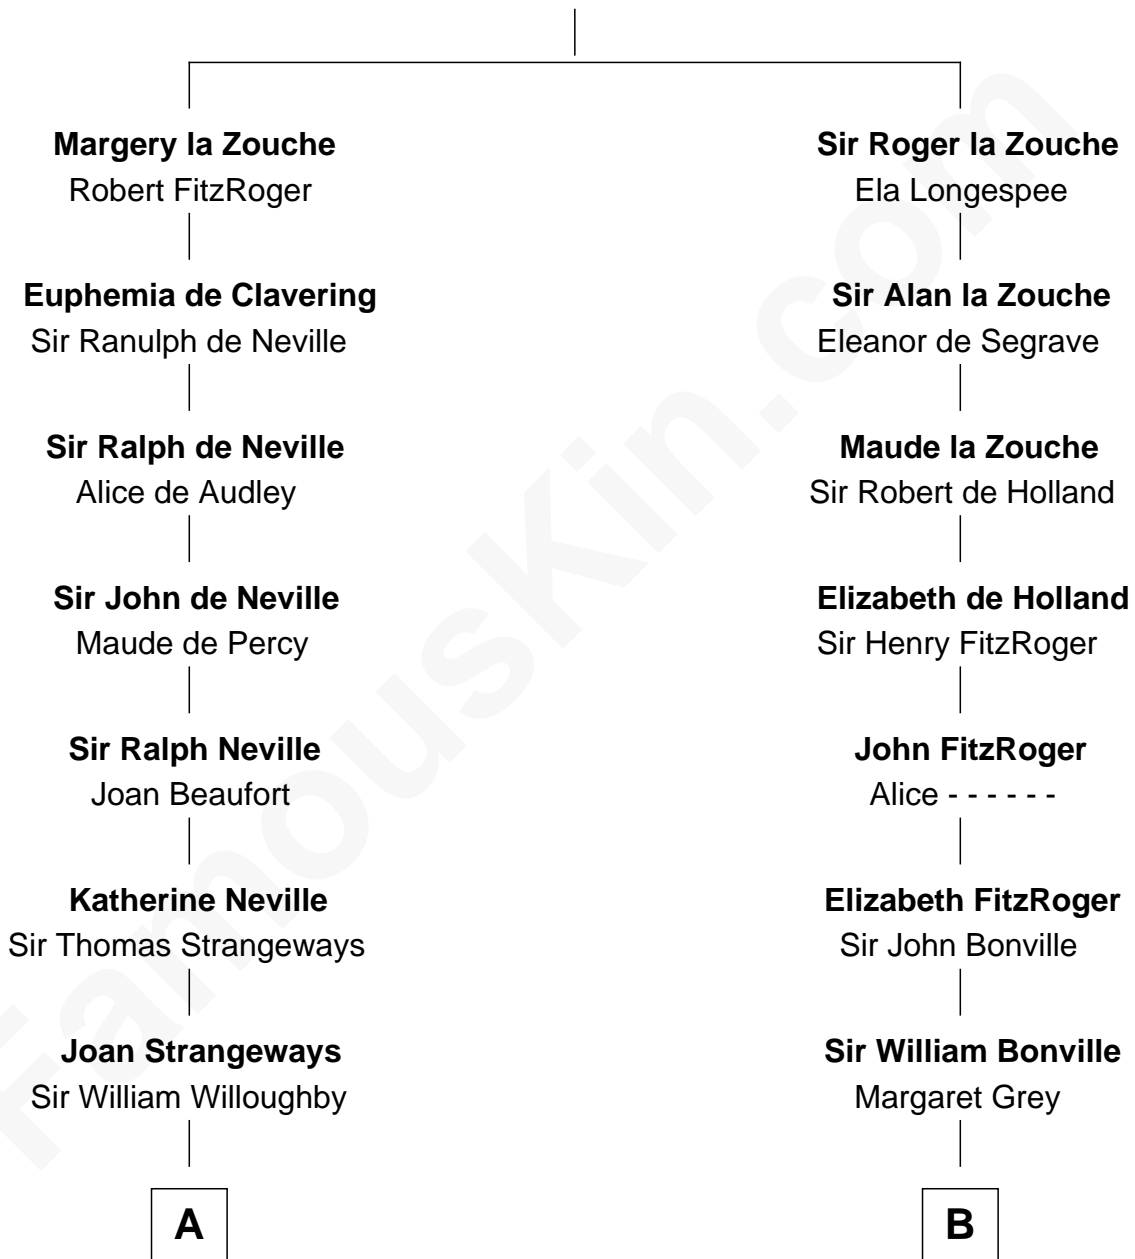

FamousKin.com Relationship Chart of

John Kerry

68th U.S. Secretary of State

20th cousin of

William Rufus Day

36th U.S. Secretary of State

Alan la Zouche

Ellen de Quincy

C

Robert Charles Winthrop

Elizabeth Mason

Margaret Tyndal Winthrop

James Grant Forbes

Rosemary Isabel Forbes

Richard John Kerry

John Kerry