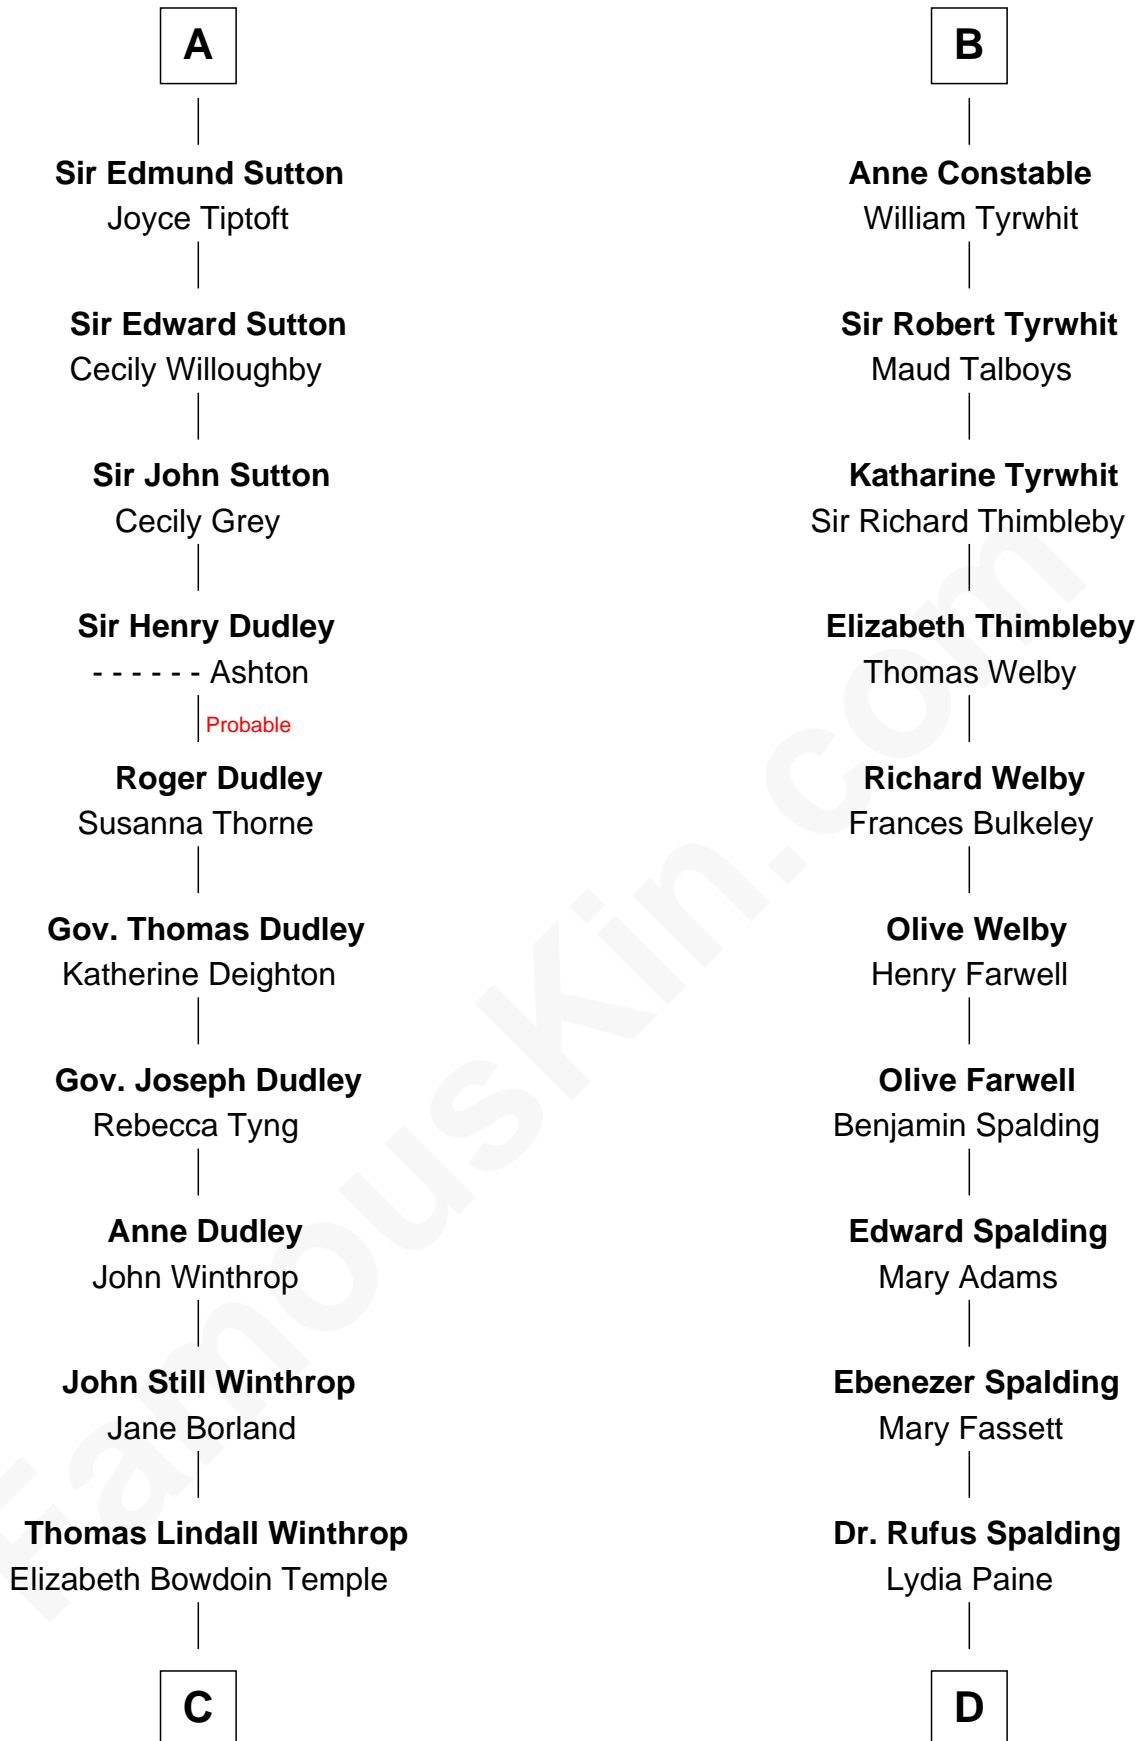

FamousKin.com

Relationship Chart of

John Kerry

68th U.S. Secretary of State

19th cousin 2 times removed of

William Rufus Day

36th U.S. Secretary of State

Sir Fulk FitzWarin

C

Robert Charles Winthrop
Elizabeth Cabot Blanchard

Robert Charles Winthrop
Elizabeth Mason

Margaret Tyndal Winthrop
James Grant Forbes

Rosemary Isabel Forbes
Richard John Kerry

John Kerry
68th U.S. Secretary of State