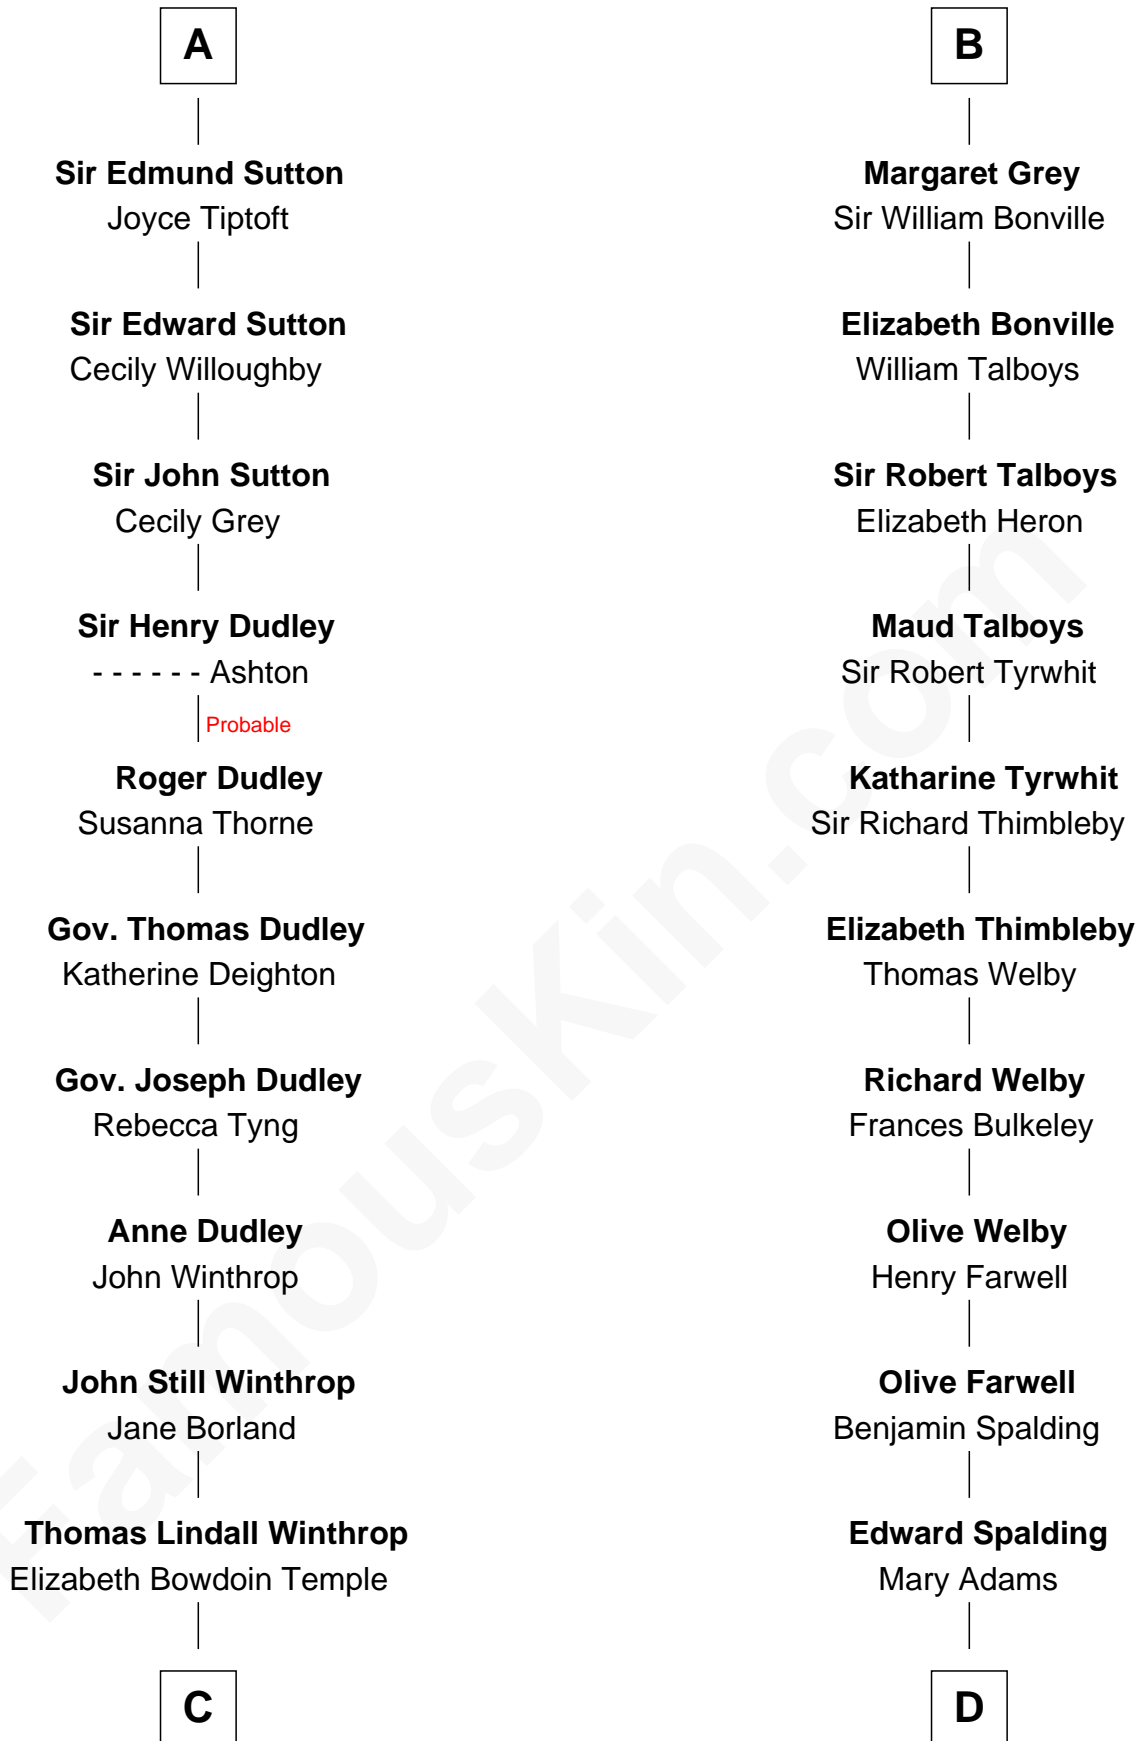

# FamousKin.com Relationship Chart of

**John Kerry**

68th U.S. Secretary of State

21st cousin of

**William Rufus Day**

36th U.S. Secretary of State

## John, King of England

**C**

**Robert Charles Winthrop**  
Elizabeth Cabot Blanchard

**Robert Charles Winthrop**  
Elizabeth Mason

**Margaret Tyndal Winthrop**  
James Grant Forbes

**Rosemary Isabel Forbes**  
Richard John Kerry