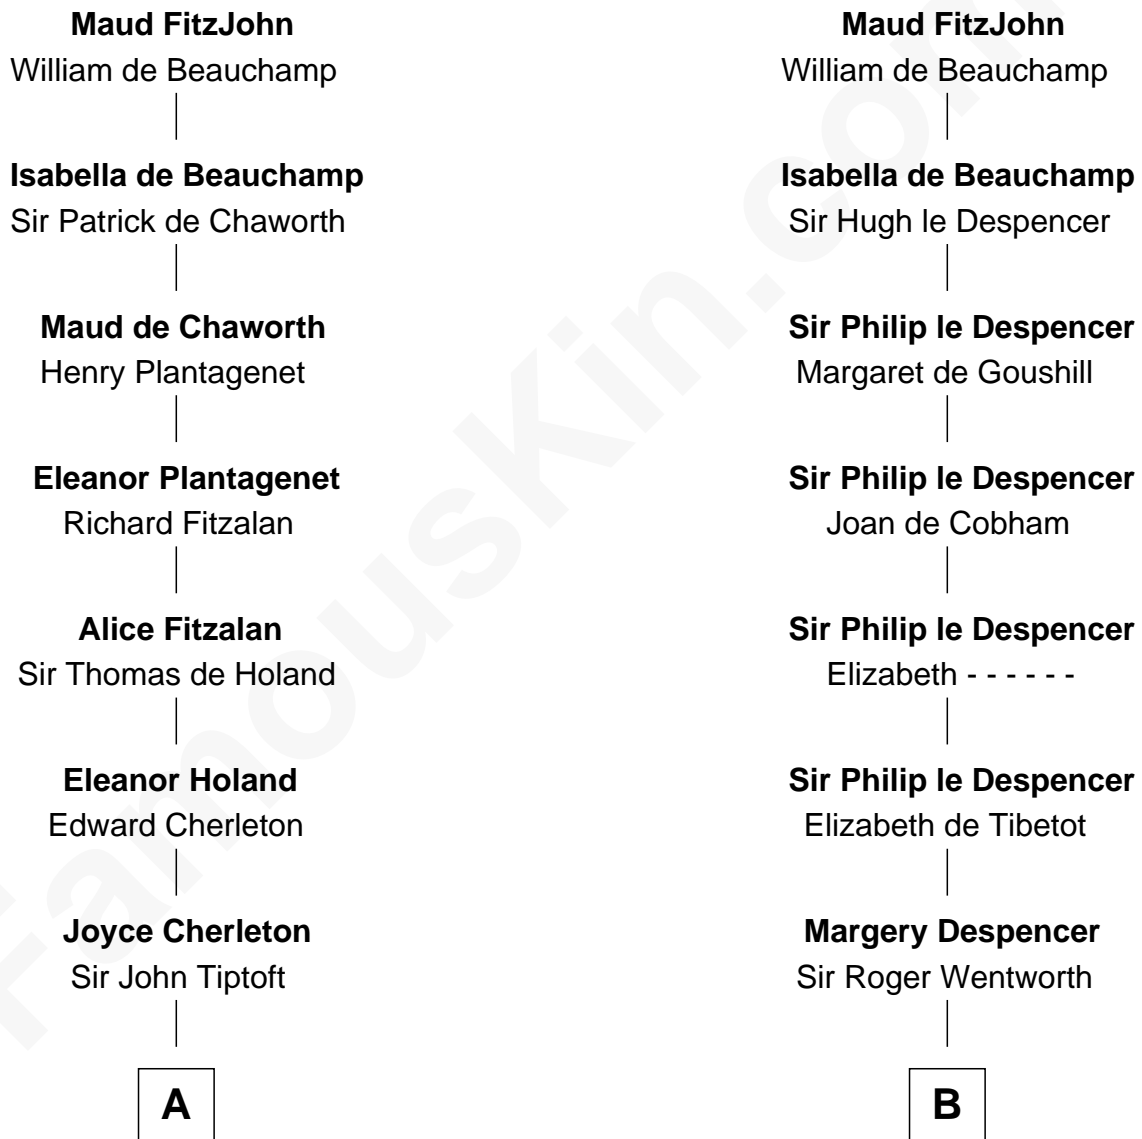

FamousKin.com Relationship Chart of

John Kerry

68th U.S. Secretary of State

20th cousin 1 time removed of

William Rufus Day

36th U.S. Secretary of State

Sir John FitzGeoffrey

Isabel le Bigod

C

Robert Charles Winthrop
Elizabeth Cabot Blanchard

Robert Charles Winthrop
Elizabeth Mason

Margaret Tyndal Winthrop
James Grant Forbes

Rosemary Isabel Forbes
Richard John Kerry

John Kerry
68th U.S. Secretary of State