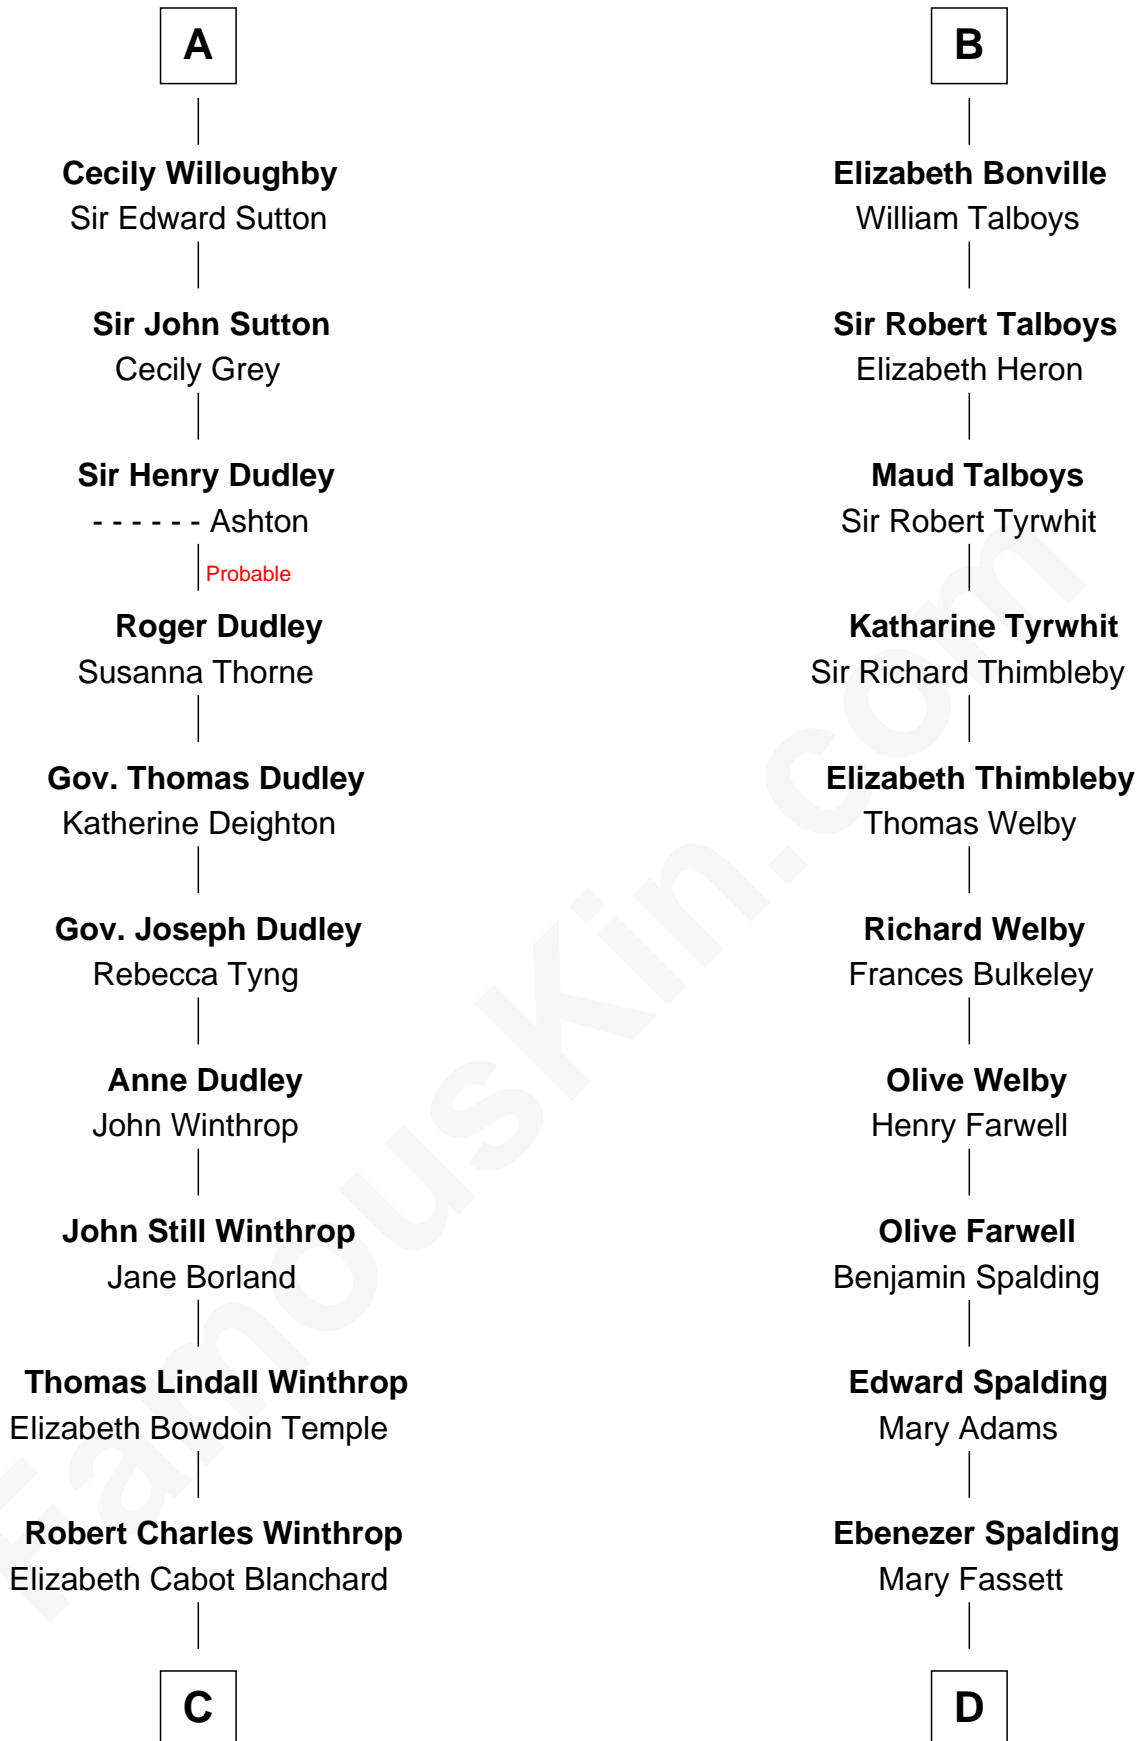

FamousKin.com Relationship Chart of

John Kerry

68th U.S. Secretary of State

20th cousin of

William Rufus Day

36th U.S. Secretary of State

Roger Mortimer
Maud de Braose

Sir Edmund Mortimer
Margaret de Fiennes

A

Sir Edmund Mortimer
Margaret de Fiennes

Iseult de Mortimer
Sir Hugh I de Audley

Hugh de Audley
Margaret de Clare

Margaret de Audley
Ralph de Stafford

Beatrice de Stafford
Thomas de Ros

Margaret de Ros
Sir Reynold Grey

Margaret Grey
Sir William Bonville

B

C

Robert Charles Winthrop

Elizabeth Mason

Margaret Tyndal Winthrop

James Grant Forbes

Rosemary Isabel Forbes