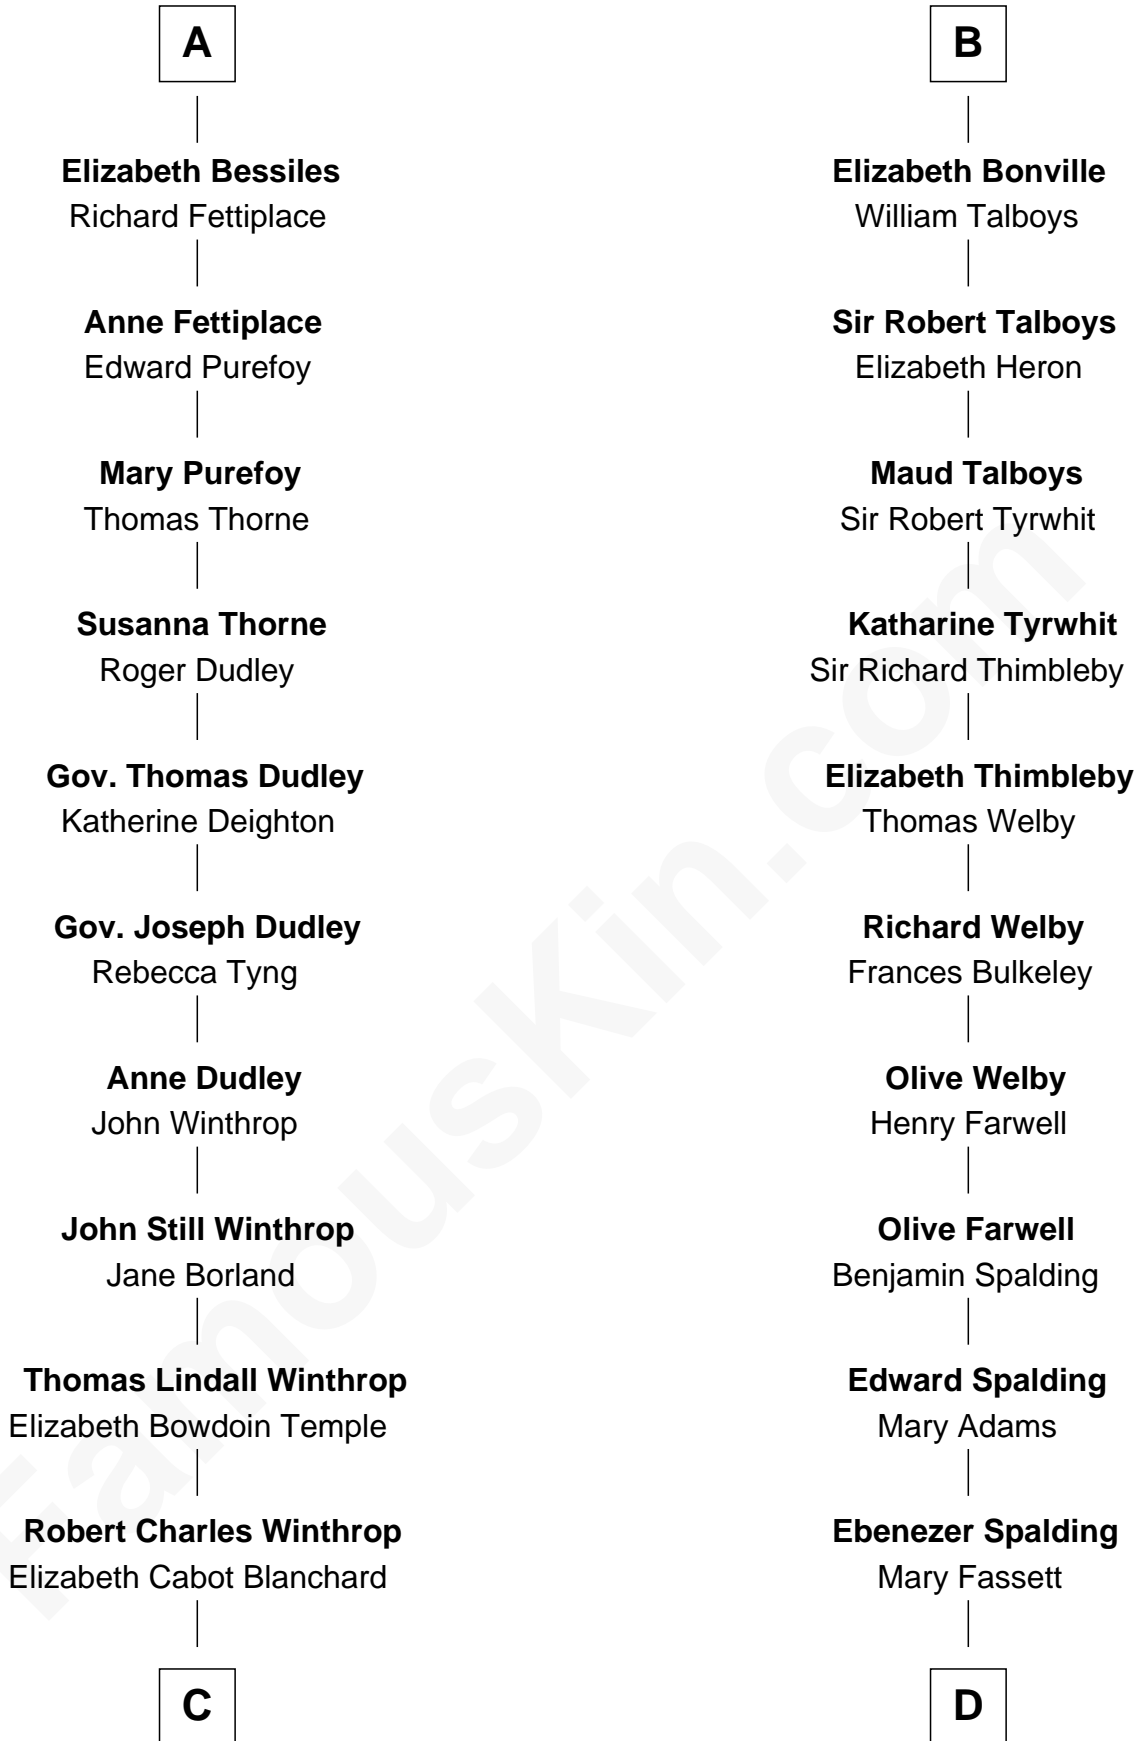

# FamousKin.com Relationship Chart of

**John Kerry**

*68th U.S. Secretary of State*

**20th cousin of**

**William Rufus Day**

*36th U.S. Secretary of State*

**Sir Walter FitzRobert**

Ida Longespee

**C**

**Robert Charles Winthrop**

Elizabeth Mason

**Margaret Tyndal Winthrop**

James Grant Forbes

**Rosemary Isabel Forbes**

Richard John Kerry

**John Kerry**