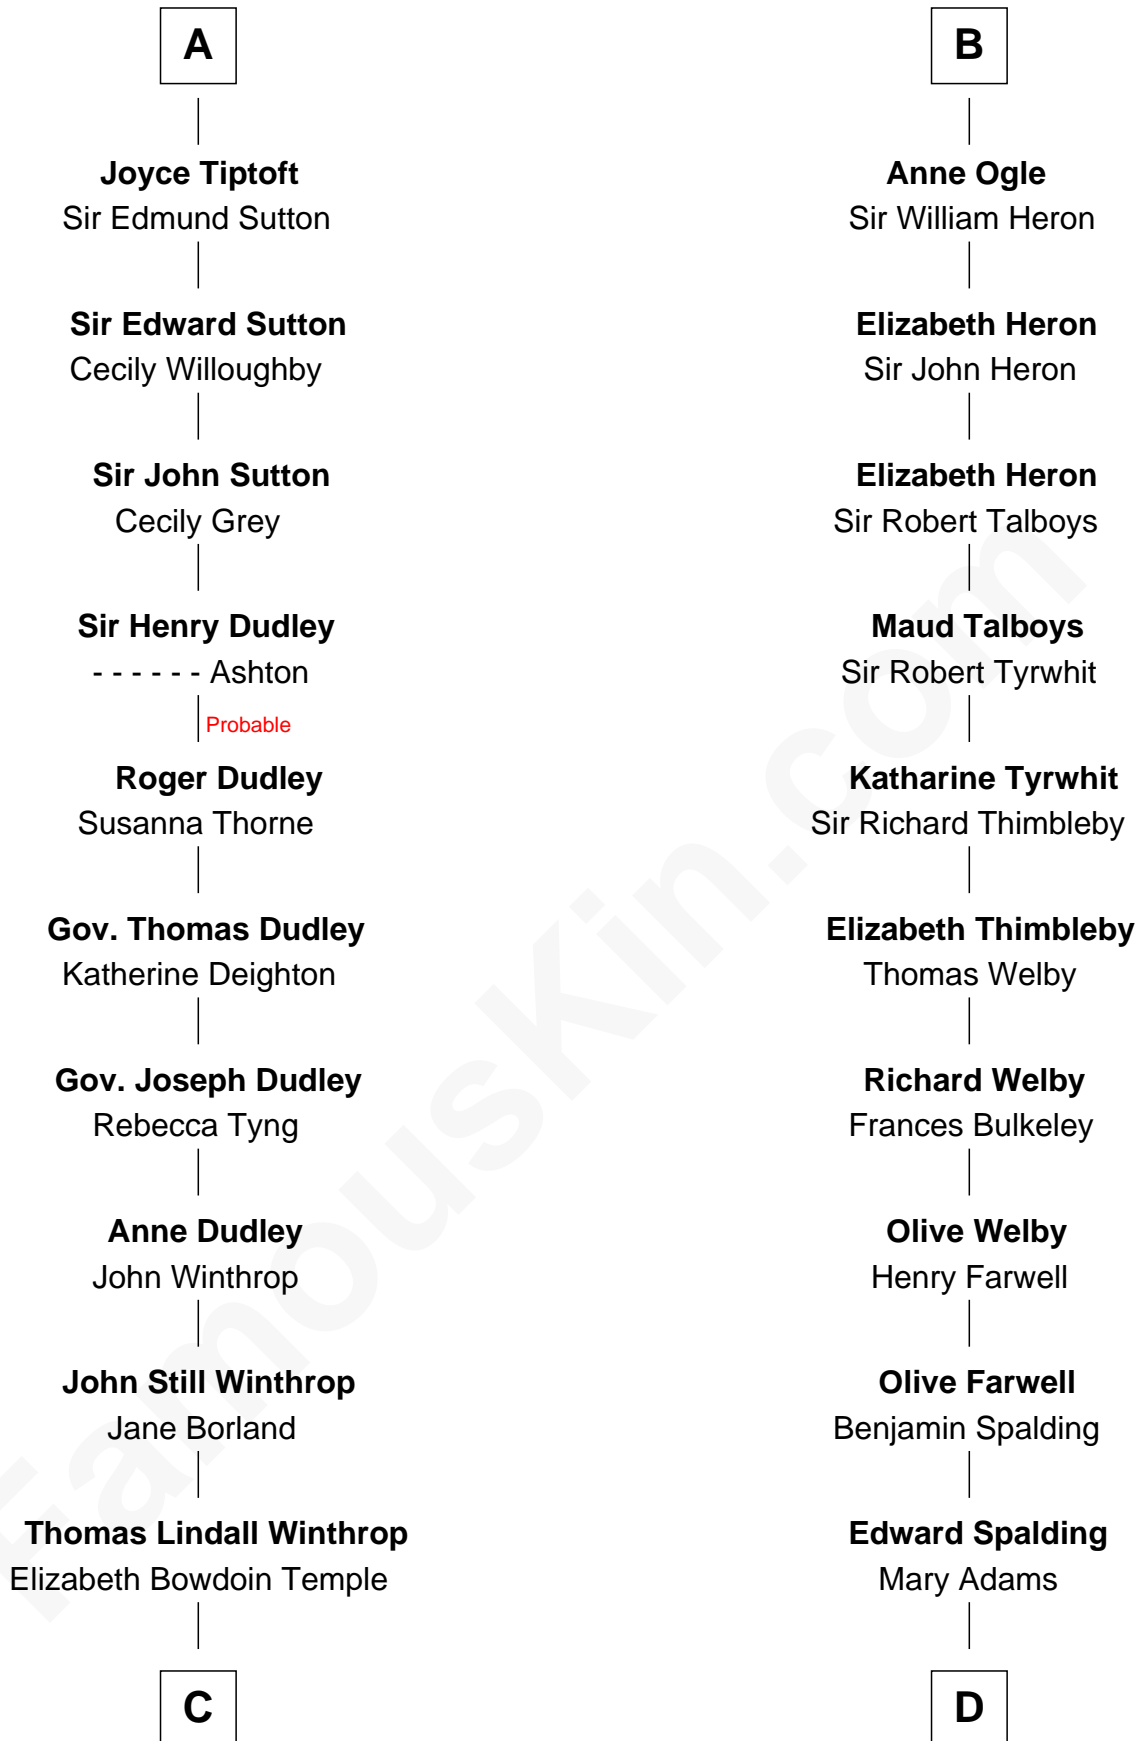

# FamousKin.com Relationship Chart of

**John Kerry**

*68th U.S. Secretary of State*

**21st cousin of**

**William Rufus Day**

*36th U.S. Secretary of State*

**Henry III, Duke of Brabant**

Adelaide of Burgundy

**Maria of Brabant**  
Philip III, King of France

**Margaret of France**  
Edward I, King of England

**Edmund of Woodstock**  
Margaret Wake

**Joan Plantagenet**  
Thomas Holand

**Sir Thomas de Holand**  
Alice Fitzalan

**Eleanor Holand**  
Edward Cherleton

**Joyce Cherleton**  
Sir John Tiptoft

**A**

**Maria of Brabant**  
Philip III, King of France

**Margaret of France**  
Edward I, King of England

**Thomas of Brotherton**  
Alice de Hales

**Margaret Plantagenet**  
John de Segrave

**Elizabeth de Segrave**  
John de Mowbray

**Joan de Mowbray**  
Sir Thomas Grey

**Maud Grey**  
Sir Robert Ogle

**B**

**C**

**Robert Charles Winthrop**  
Elizabeth Cabot Blanchard