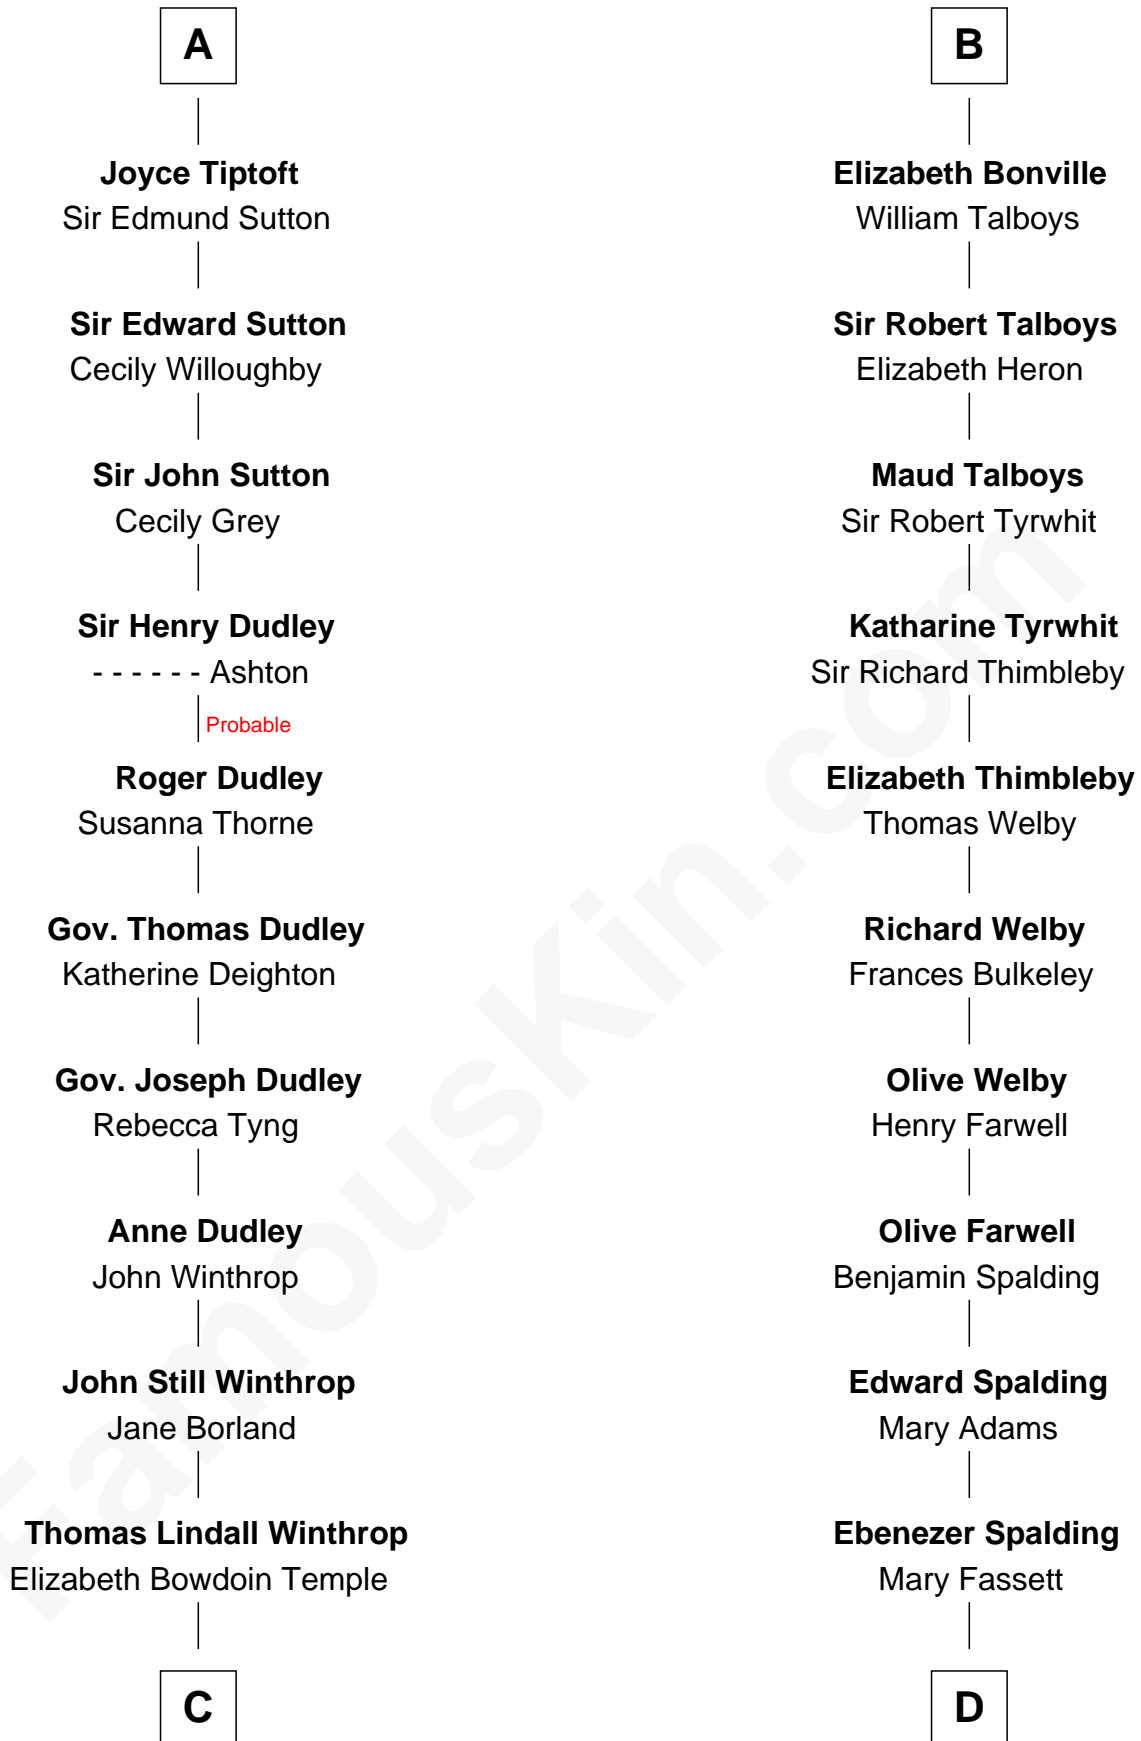

FamousKin.com Relationship Chart of John Kerry

68th U.S. Secretary of State

20th cousin 1 time removed of

William Rufus Day

36th U.S. Secretary of State

Stephen Longespee
Emmeline de Ridelisford

C

Robert Charles Winthrop
Elizabeth Cabot Blanchard

Robert Charles Winthrop
Elizabeth Mason

Margaret Tyndal Winthrop
James Grant Forbes

Rosemary Isabel Forbes
Richard John Kerry

John Kerry
68th U.S. Secretary of State

D

Dr. Rufus Spalding
Lydia Paine

Rufus Paine Spalding
Lucretia A. Swift