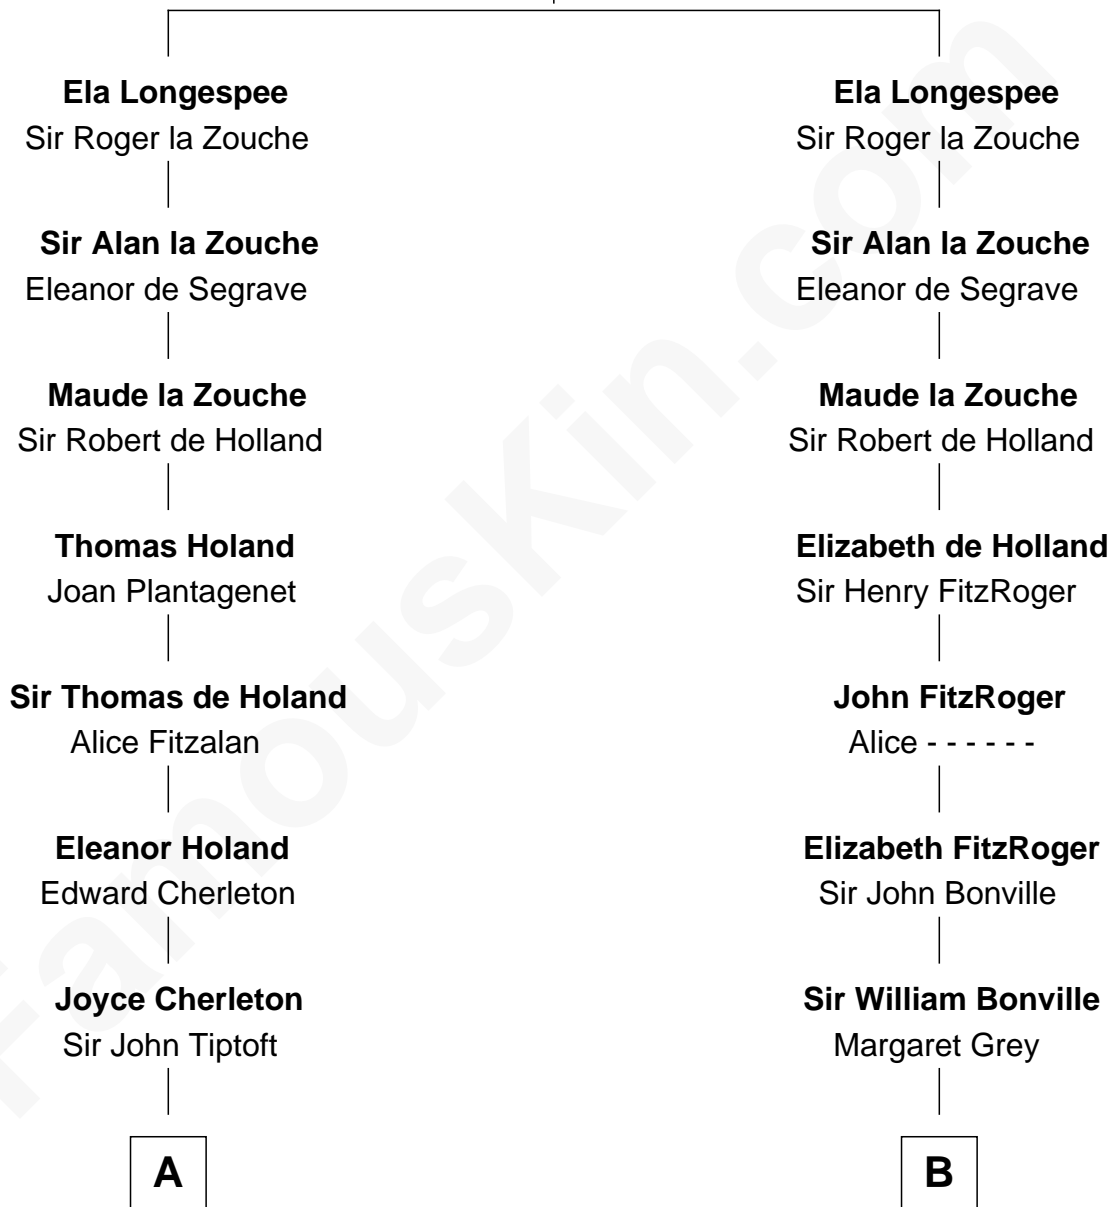

FamousKin.com Relationship Chart of John Kerry

68th U.S. Secretary of State

20th cousin 1 time removed of

William Rufus Day

36th U.S. Secretary of State

Stephen Longespee
Emmeline de Ridelisford

C

Robert Charles Winthrop
Elizabeth Cabot Blanchard

Robert Charles Winthrop
Elizabeth Mason

Margaret Tyndal Winthrop
James Grant Forbes

Rosemary Isabel Forbes
Richard John Kerry

John Kerry
68th U.S. Secretary of State

D

Dr. Rufus Spalding
Lydia Paine

Rufus Paine Spalding
Lucretia A. Swift