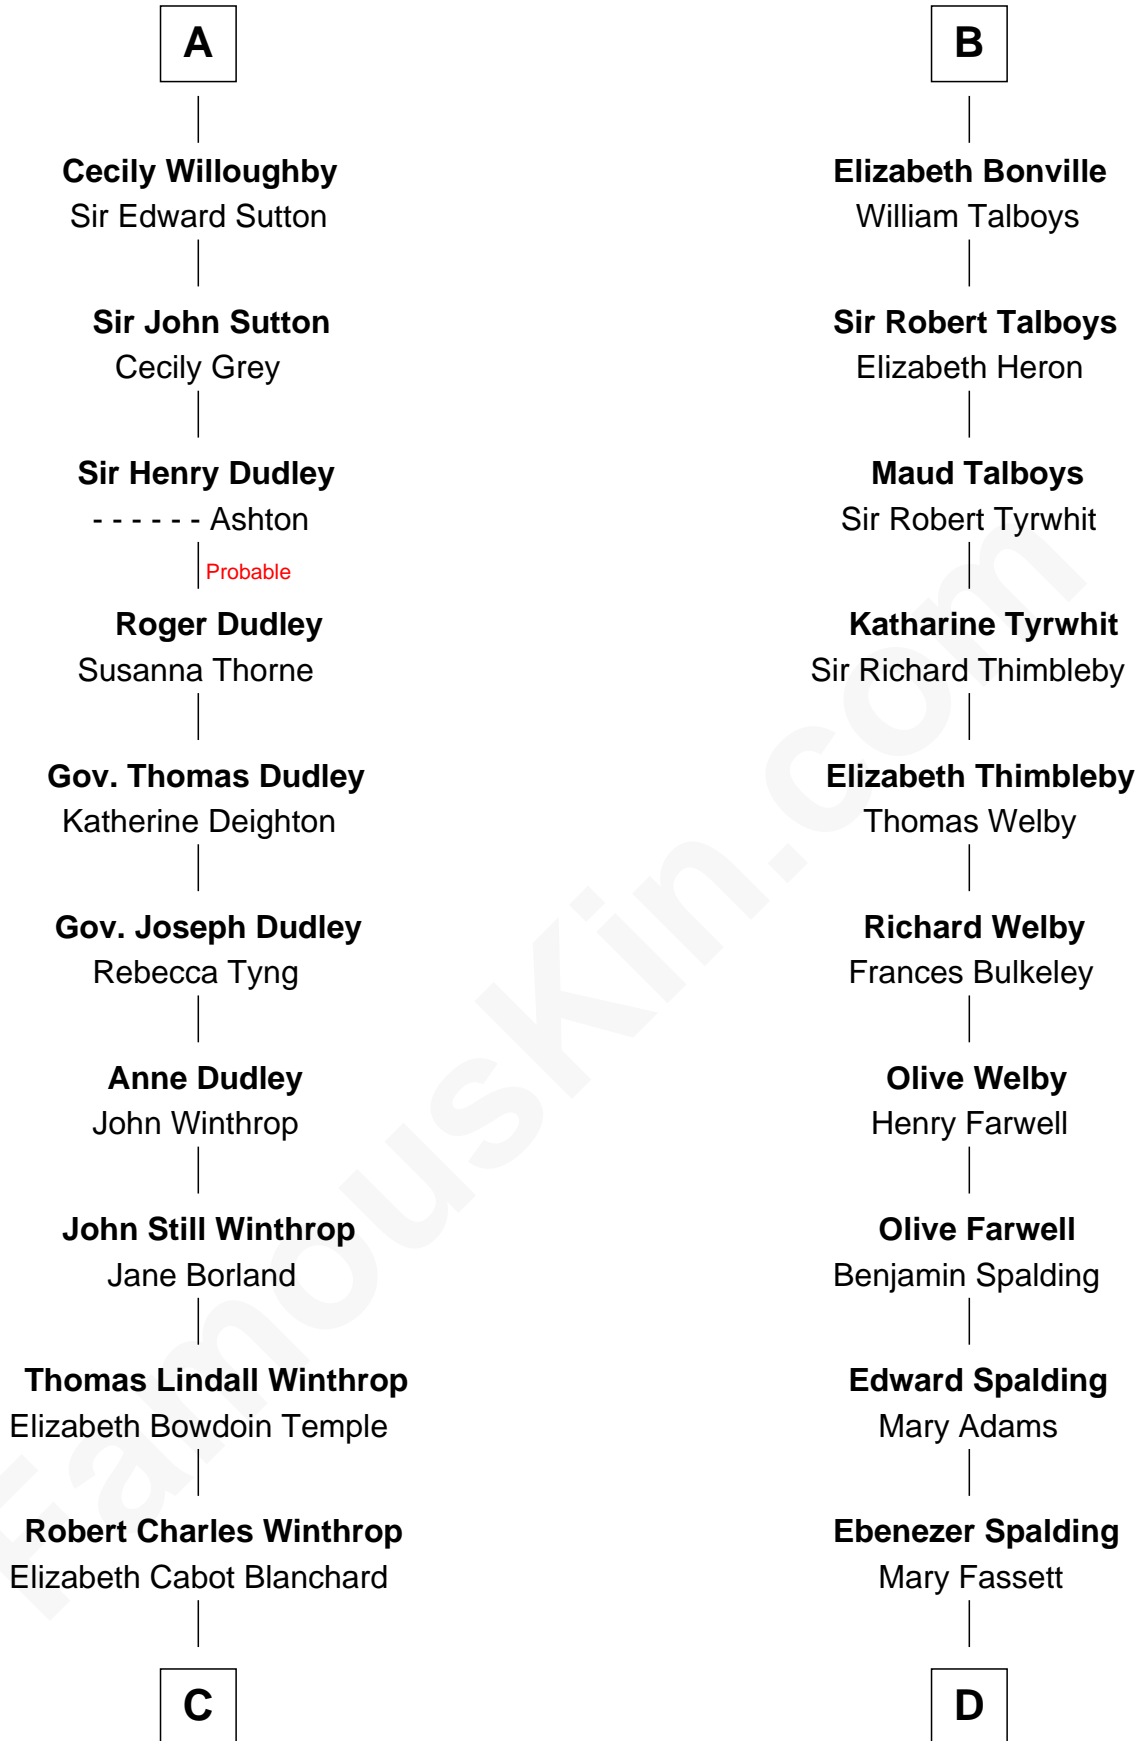

FamousKin.com Relationship Chart of

John Kerry

68th U.S. Secretary of State

20th cousin of

William Rufus Day

36th U.S. Secretary of State

Henry de Audley
Bertrade de Mainwaring

C

Robert Charles Winthrop

Elizabeth Mason

Margaret Tyndal Winthrop

James Grant Forbes

Rosemary Isabel Forbes

Richard John Kerry

John Kerry

68th U.S. Secretary of State