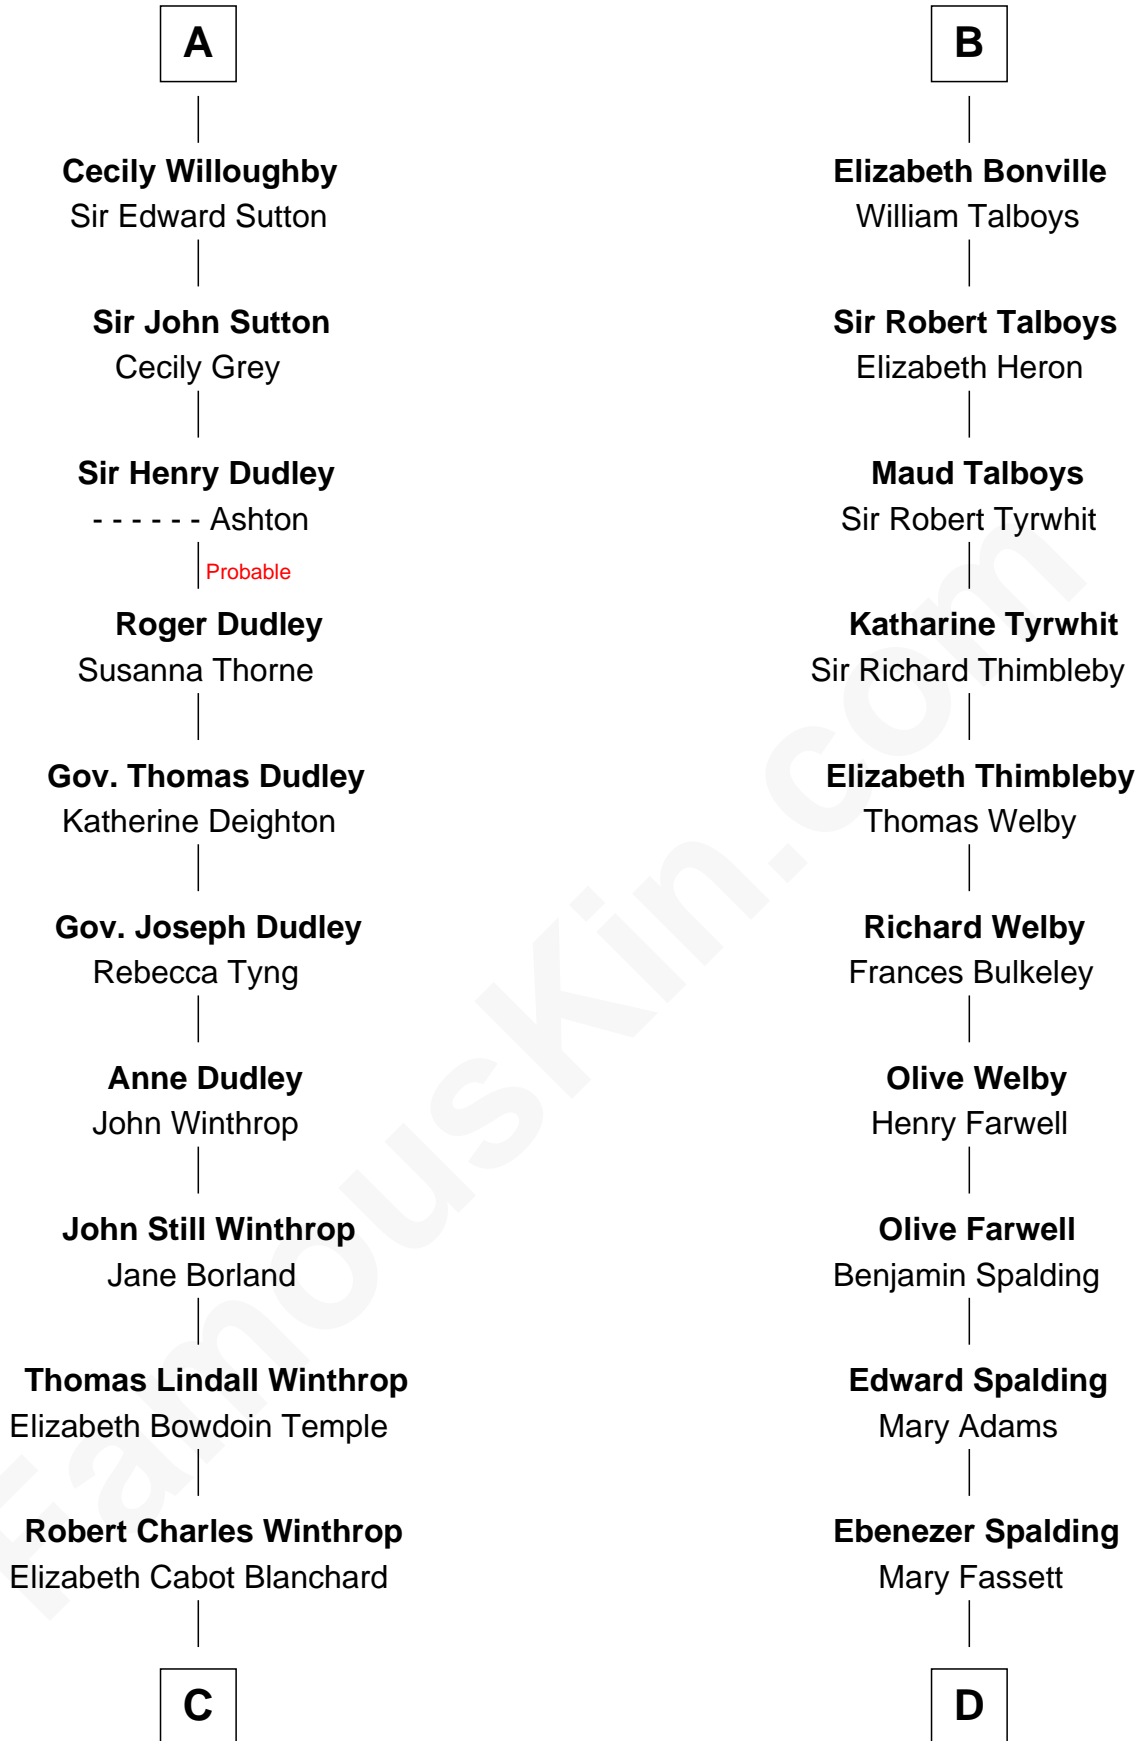

# FamousKin.com Relationship Chart of

**John Kerry**

*68th U.S. Secretary of State*

**20th cousin of**

**William Rufus Day**

*36th U.S. Secretary of State*

**Ferdinand III, King of Castile**

Joanna of Ponthieu

**C**

**Robert Charles Winthrop**

Elizabeth Mason

**Margaret Tyndal Winthrop**

James Grant Forbes

**Rosemary Isabel Forbes**

Richard John Kerry

**John Kerry**