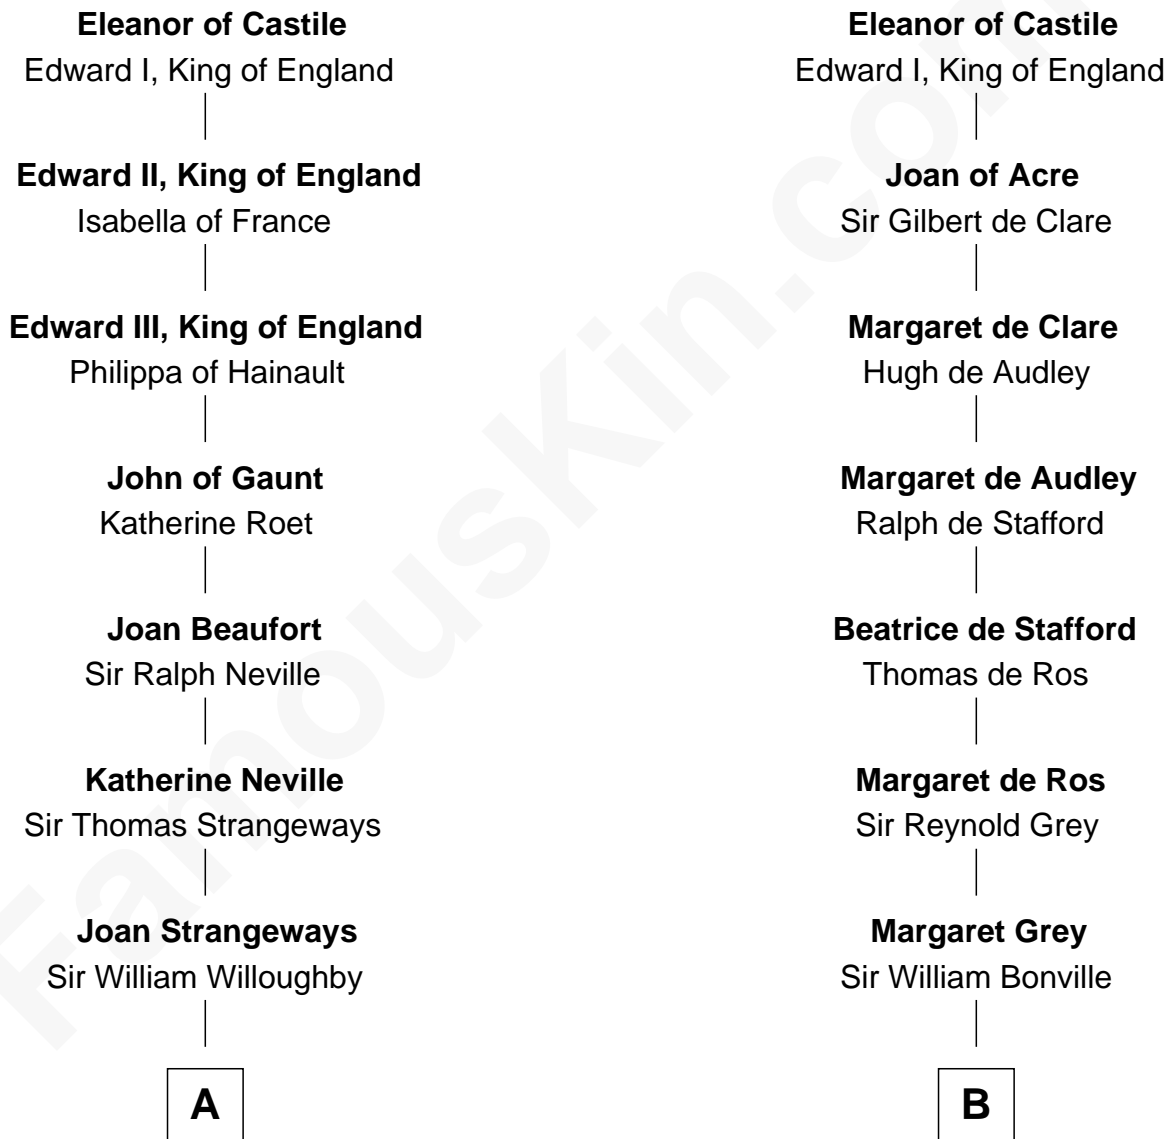

# FamousKin.com Relationship Chart of

**John Kerry**

*68th U.S. Secretary of State*

**20th cousin of**

**William Rufus Day**

*36th U.S. Secretary of State*

**Ferdinand III, King of Castile**

Joanna of Ponthieu

**C**

**Robert Charles Winthrop**

Elizabeth Mason

**Margaret Tyndal Winthrop**

James Grant Forbes

**Rosemary Isabel Forbes**

Richard John Kerry

**John Kerry**