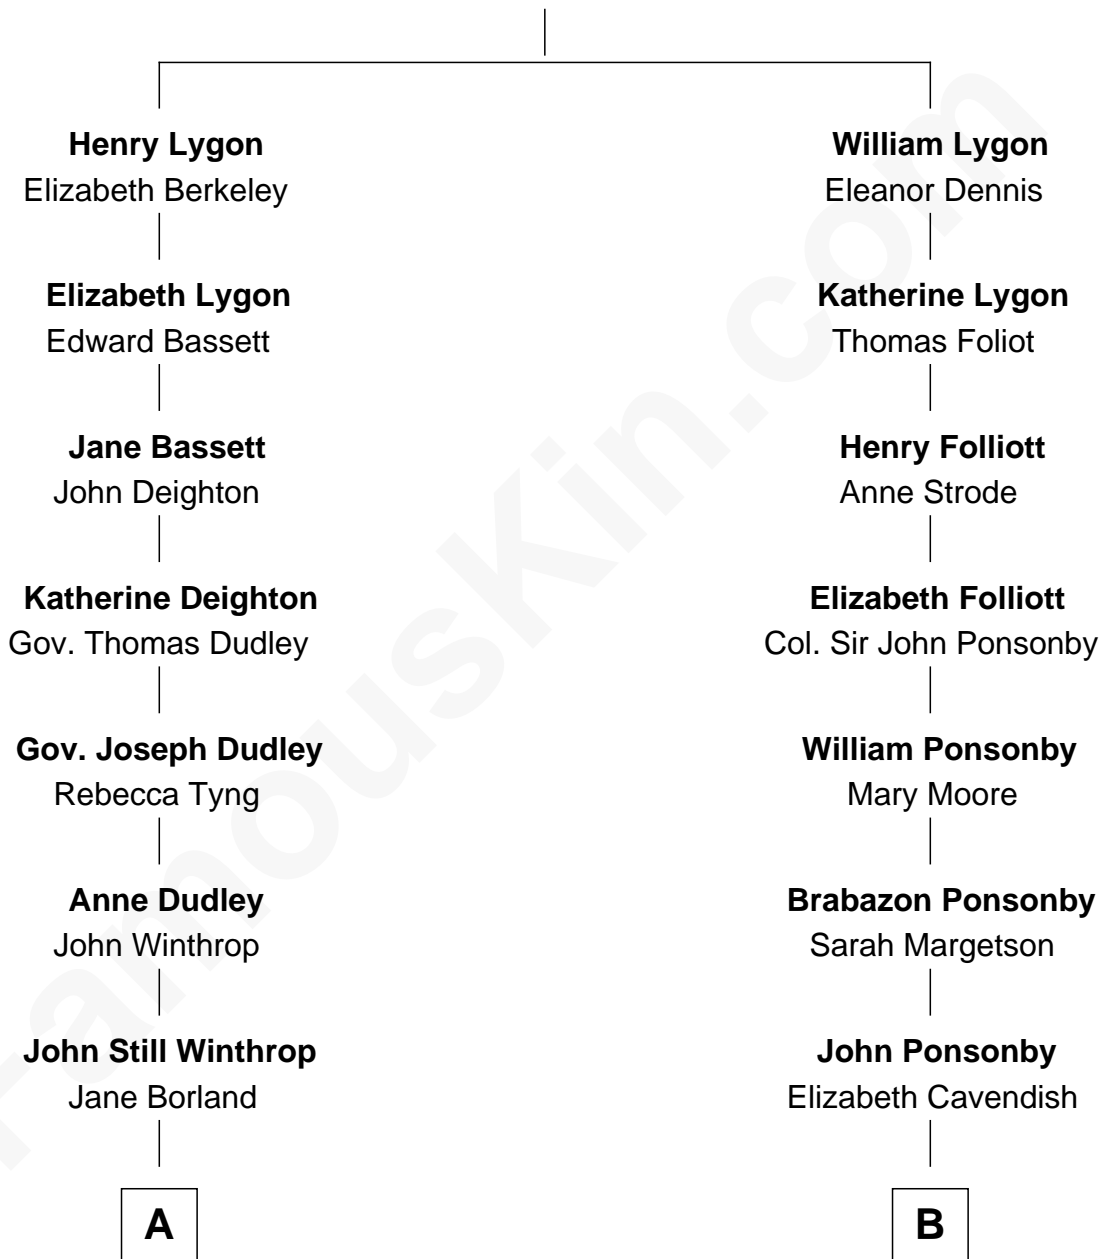

FamousKin.com Relationship Chart of

John Kerry

68th U.S. Secretary of State

12th cousin 3 times removed of

Prince Harry

Duke of Sussex

Sir Richard Lygon

Margaret Greville

A

Thomas Lindall Winthrop
Elizabeth Bowdoin Temple

Robert Charles Winthrop
Elizabeth Cabot Blanchard

Robert Charles Winthrop
Elizabeth Mason

Margaret Tyndal Winthrop
James Grant Forbes

Rosemary Isabel Forbes
Richard John Kerry