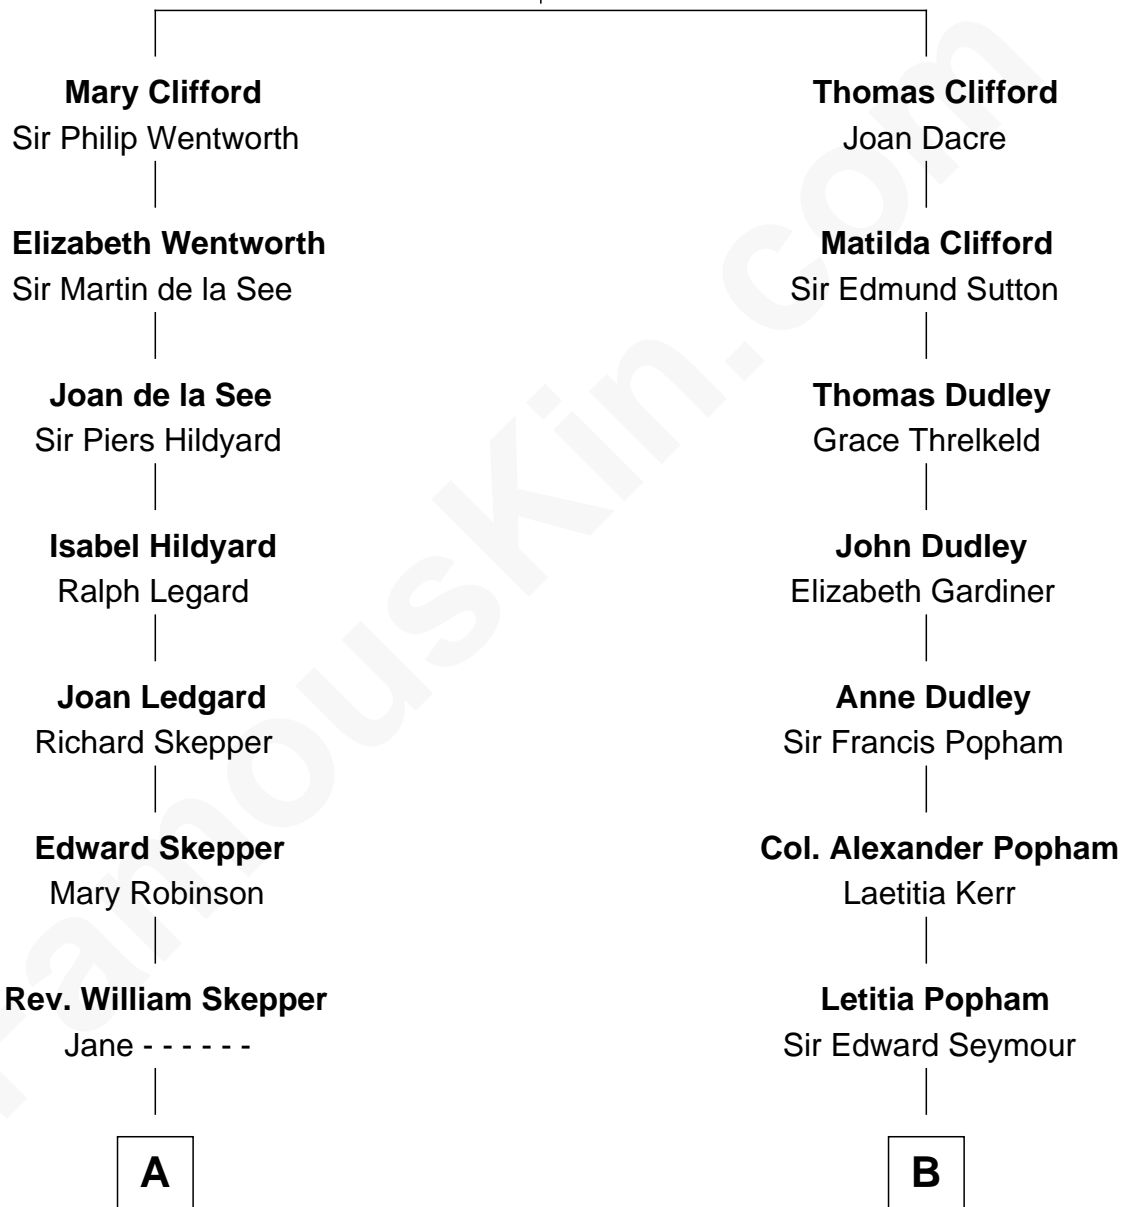

FamousKin.com Relationship Chart of

John Kerry

68th U.S. Secretary of State

16th cousin 2 times removed of

Prince Harry

Duke of Sussex

Sir John Clifford

Elizabeth Percy

C

—
Rosemary Isabel Forbes

Richard John Kerry

—
John Kerry

68th U.S. Secretary of State

FamousKin.com