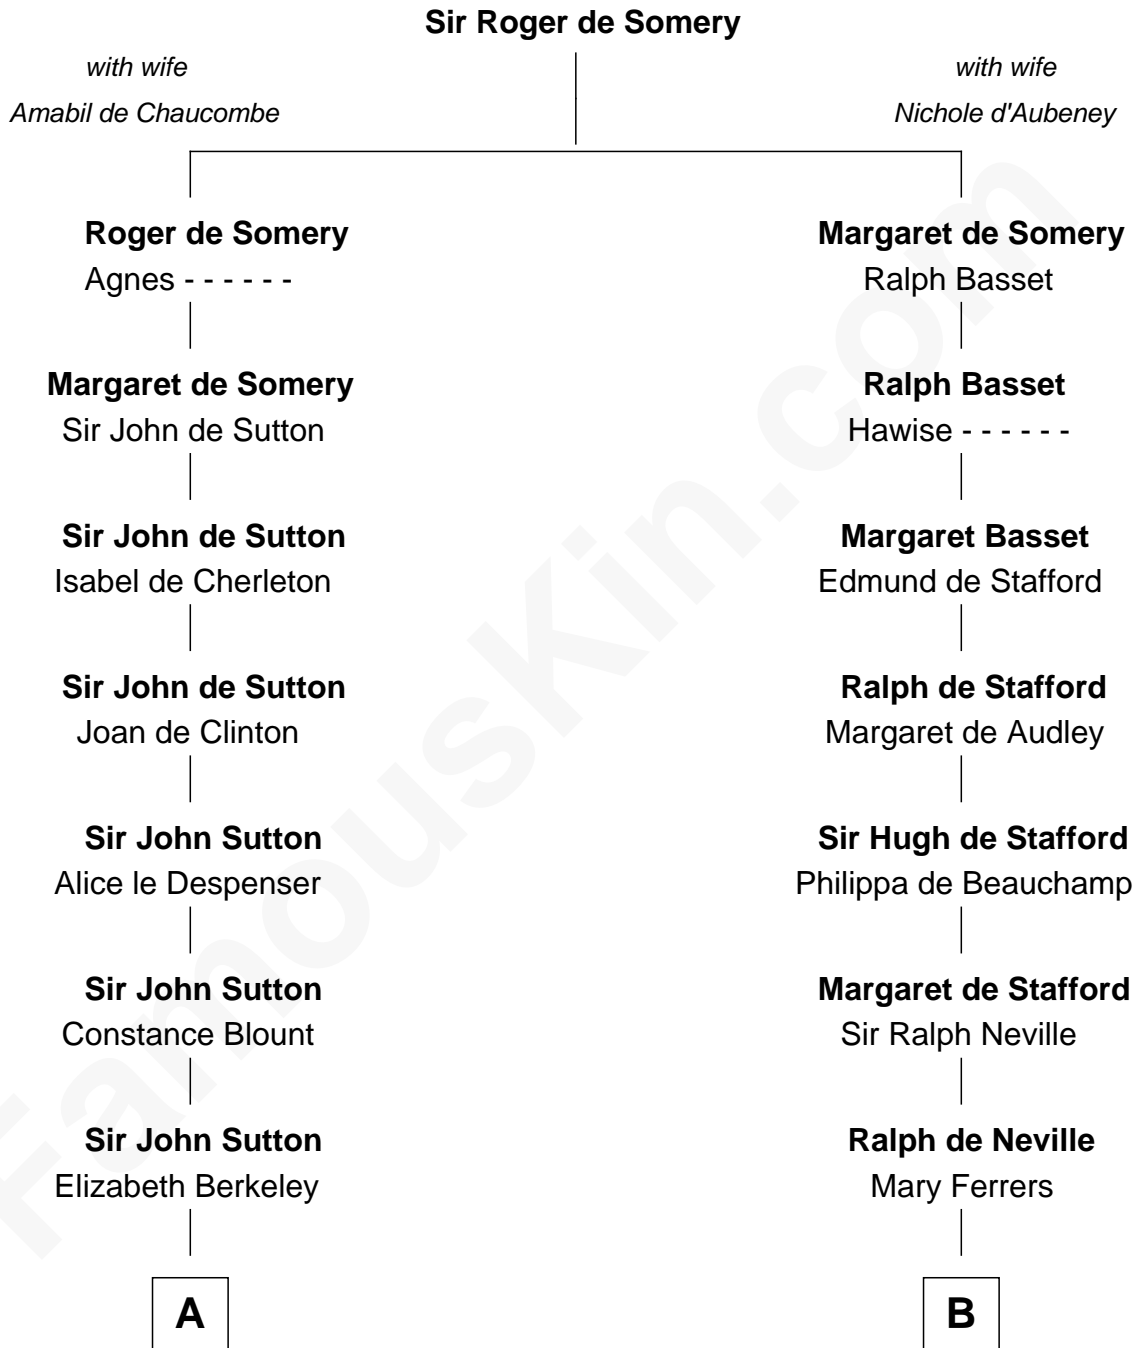

FamousKin.com

Relationship Chart of

John Kerry

68th U.S. Secretary of State

19th cousin 2 times removed of

Harriet Martineau

Author of *The Hour and the Man*