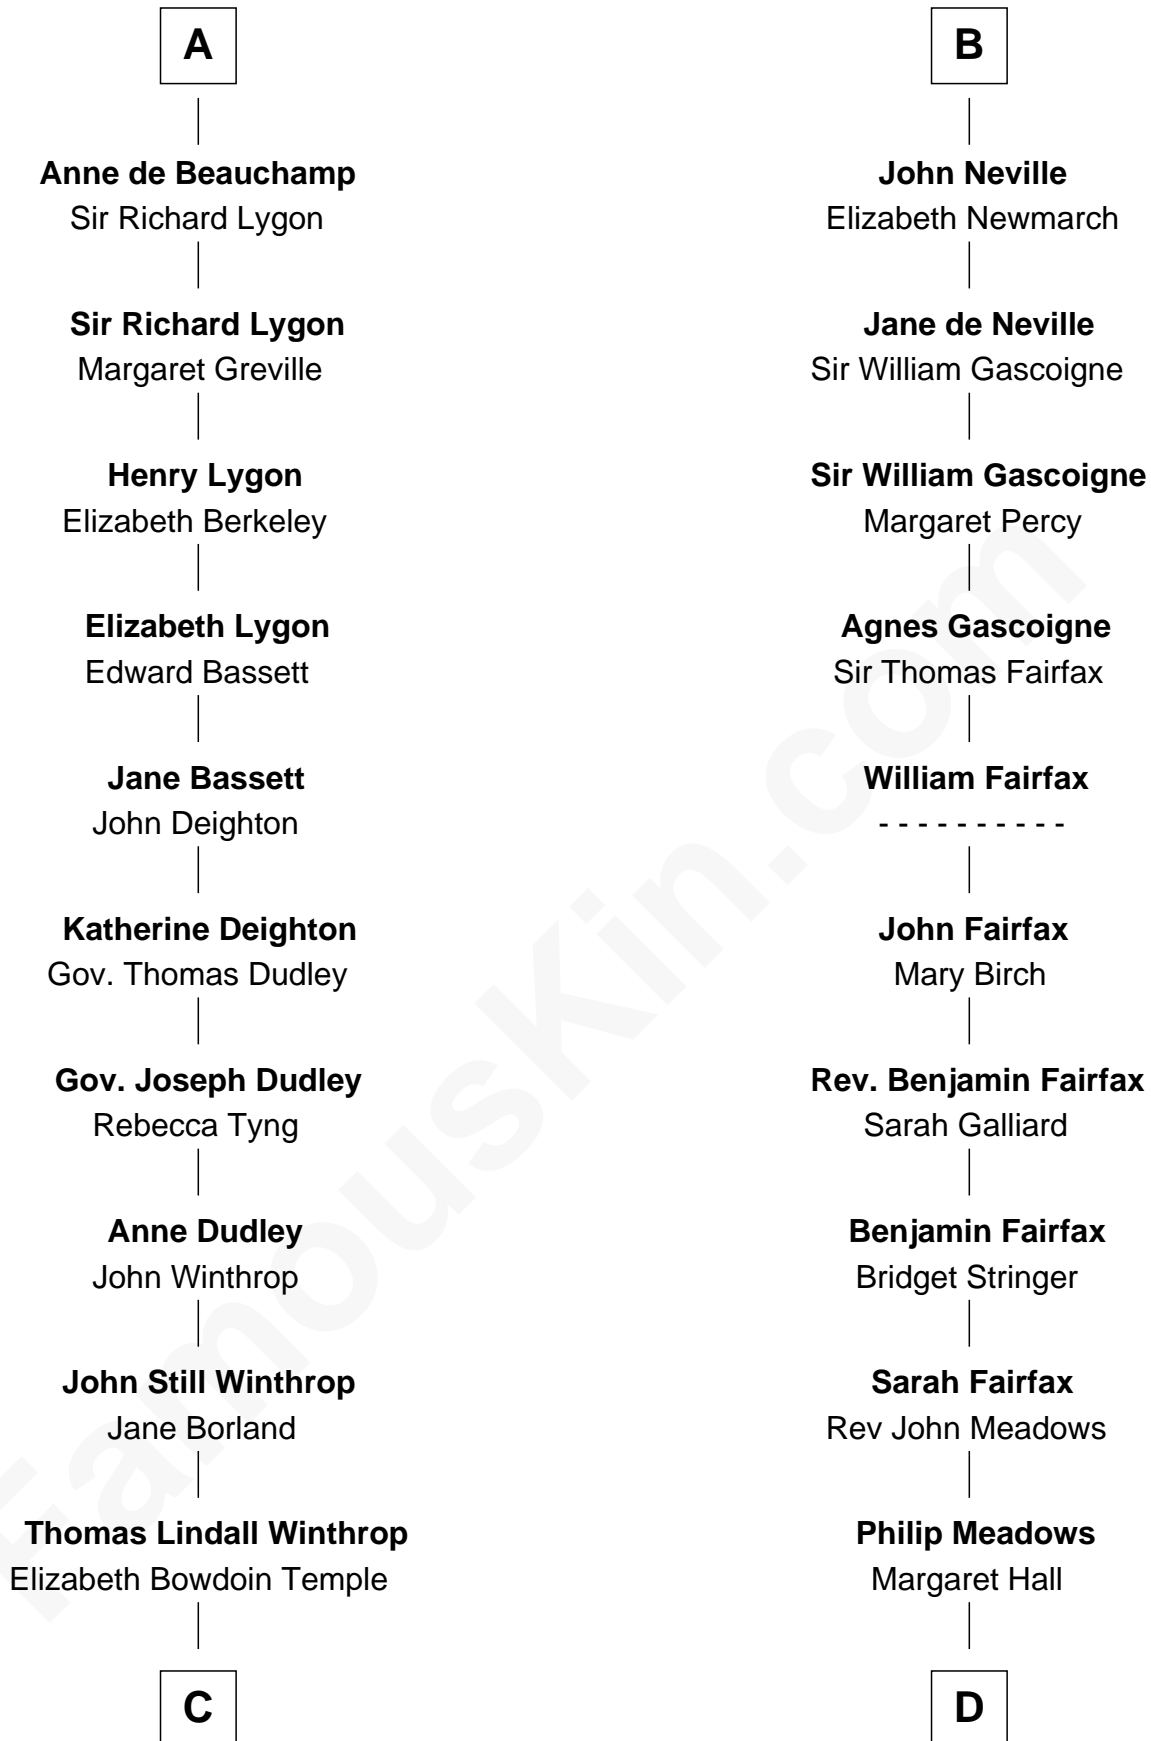

## Relationship Chart of

### John Kerry

68th U.S. Secretary of State

19th cousin 2 times removed of

### Harriet Martineau

Author of *The Hour and the Man*

**C**

**Robert Charles Winthrop**  
Elizabeth Cabot Blanchard

**Robert Charles Winthrop**  
Elizabeth Mason

**Margaret Tyndal Winthrop**  
James Grant Forbes