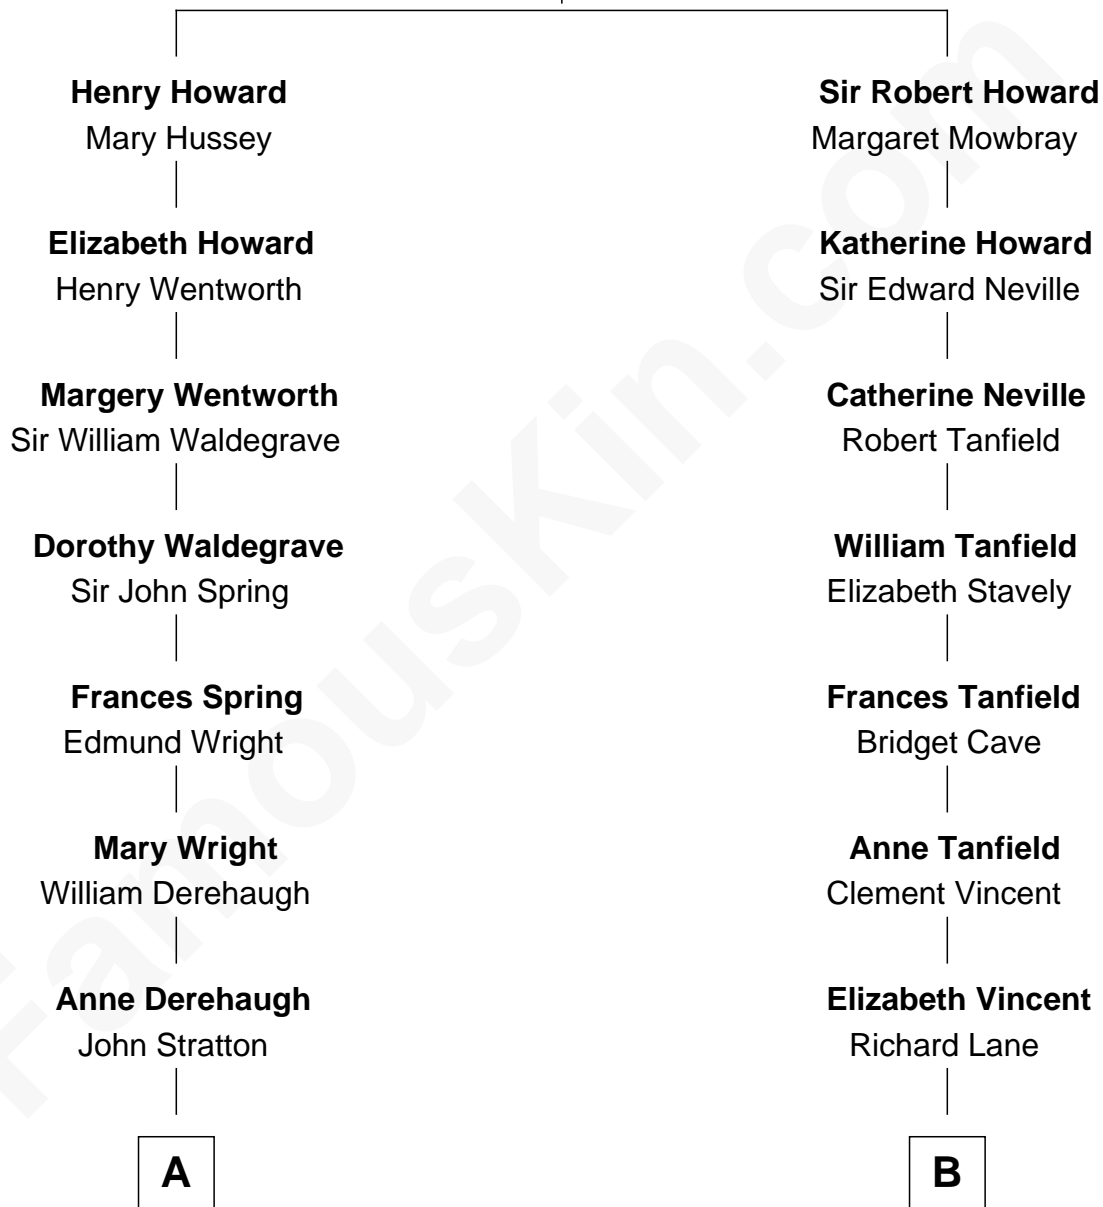

FamousKin.com Relationship Chart of

John Kerry

68th U.S. Secretary of State

17th cousin 2 times removed of

Mary Chapin Carpenter

Singer and Songwriter

Sir John Howard

Alice Tendring

C

—
Harrison Marshall Robertson

Mary MacKenzie

—
Mary Bowie Robertson

Chapin Carpenter

—
Mary Chapin Carpenter

Singer and Songwriter

FamousKin.com