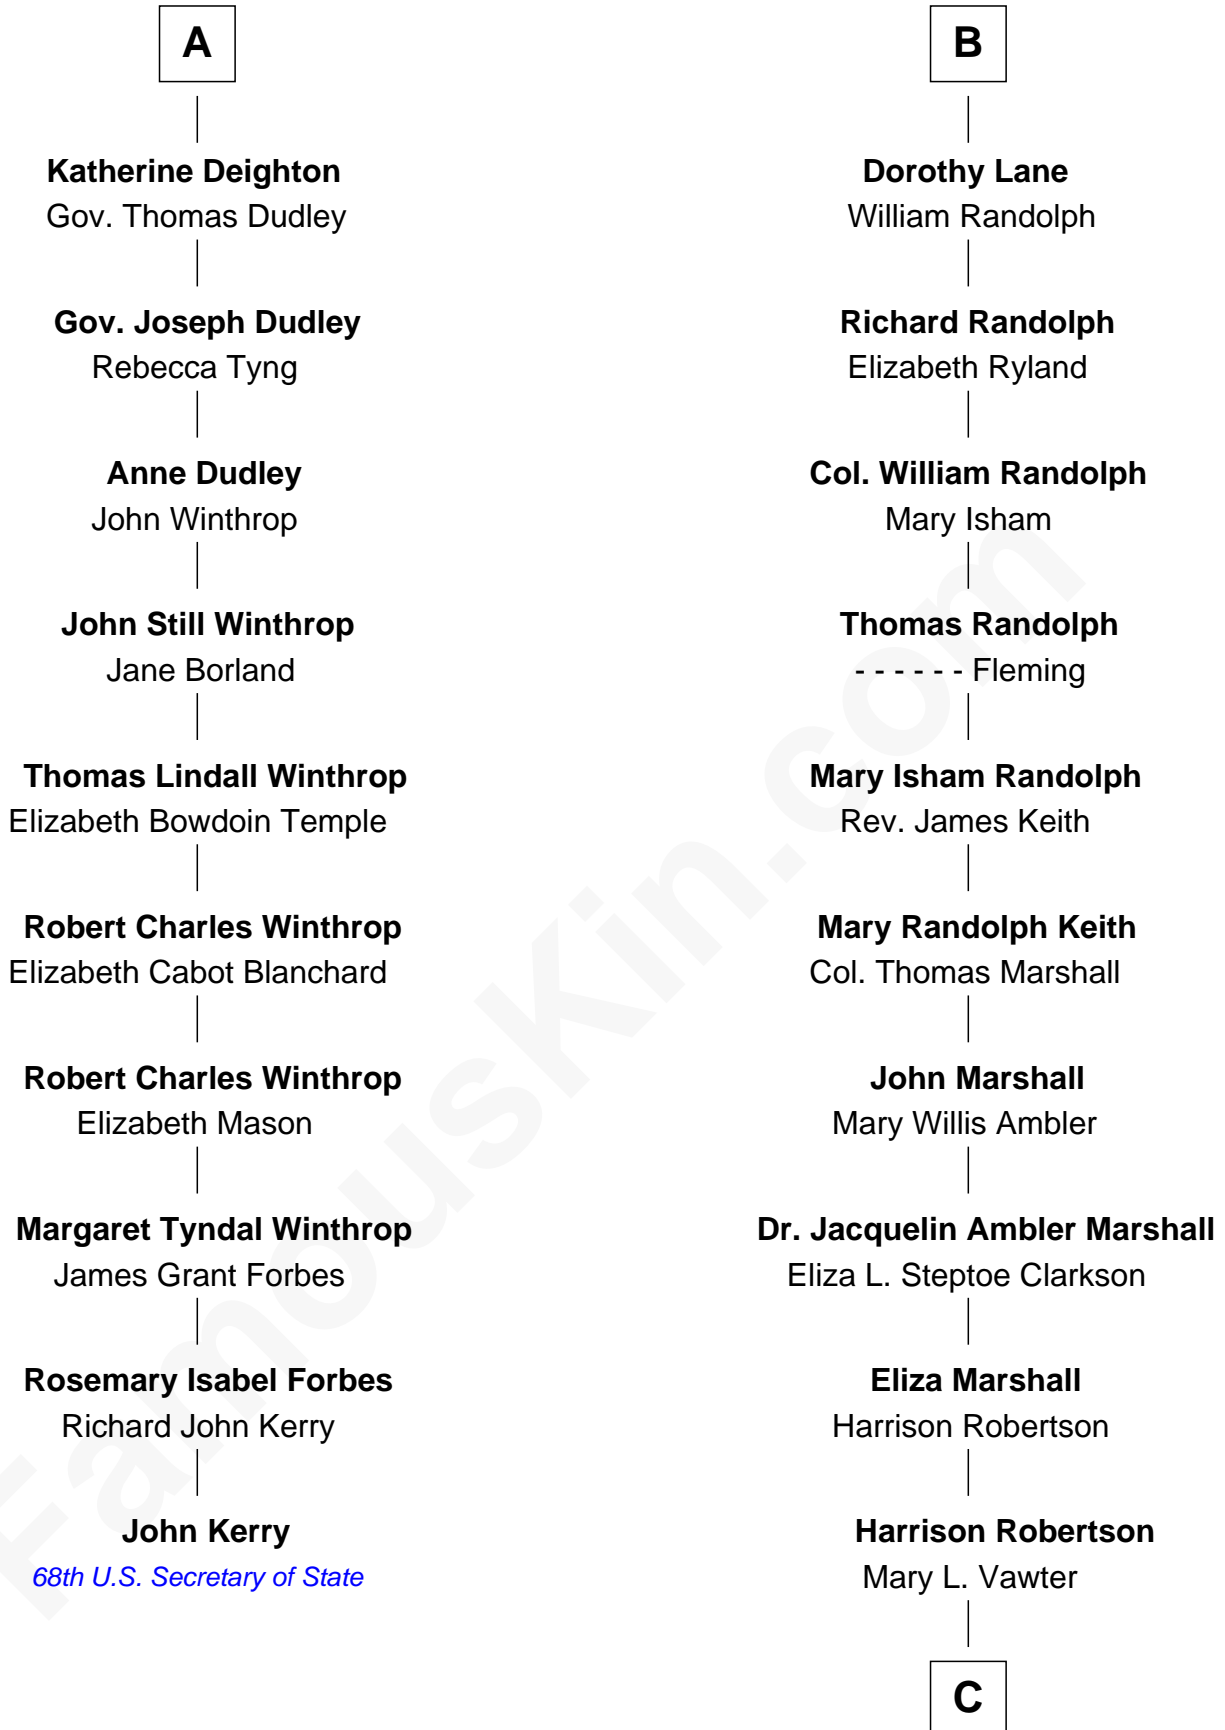

# FamousKin.com Relationship Chart of

**John Kerry**

*68th U.S. Secretary of State*

16th cousin 3 times removed of

**Mary Chapin Carpenter**

*Singer and Songwriter*

**Sir Thomas Mowbray**

Elizabeth Fitzalan

**Isabel Mowbray**  
Sir James Berkeley

**Maurice Berkeley**  
Isabel Mead

**Anne Berkeley**  
Sir William Dennis

**Isabel Dennis**  
Sir John Berkeley

**Elizabeth Berkeley**  
Henry Lygon

**Elizabeth Lygon**  
Edward Bassett

**Jane Bassett**  
John Deighton

**A**

**Margaret Mowbray**  
Sir Robert Howard

**Katherine Howard**  
Sir Edward Neville

**Catherine Neville**  
Robert Tanfield

**William Tanfield**  
Elizabeth Stavelly

**Frances Tanfield**  
Bridget Cave

**Anne Tanfield**  
Clement Vincent

**Elizabeth Vincent**  
Richard Lane

**B**

**C**

**Harrison Marshall Robertson**

Mary MacKenzie

**Mary Bowie Robertson**

Chapin Carpenter