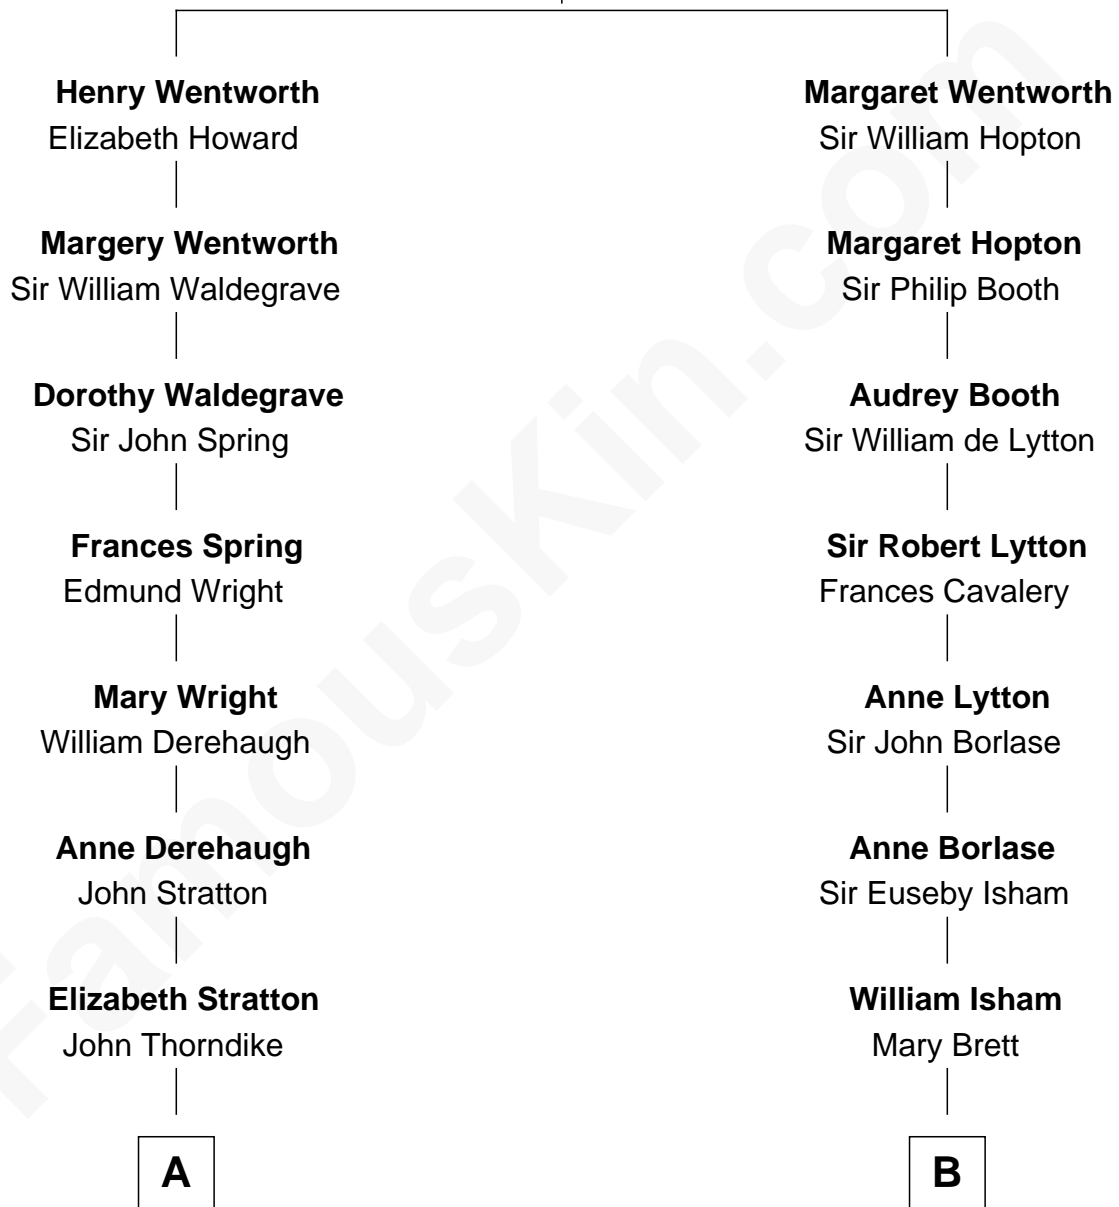

FamousKin.com Relationship Chart of

John Kerry

68th U.S. Secretary of State

16th cousin 2 times removed of

Mary Chapin Carpenter

Singer and Songwriter

Sir Roger Wentworth

Margery Despencer

C

Mary Bowie Robertson
Chapin Carpenter

Mary Chapin Carpenter
Singer and Songwriter

FamousKin.com