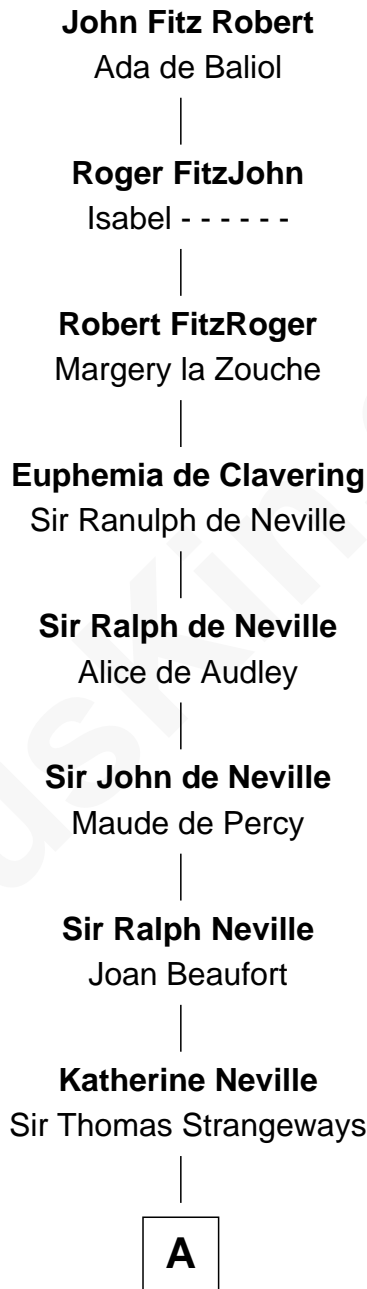

FamousKin.com Relationship Chart of

John Kerry

68th U.S. Secretary of State

20th Great-grandson of

John Fitz Robert

Magna Carta Surety

A

Joan Strangeways

Sir William Willoughby

Cecily Willoughby

Sir Edward Sutton

Sir John Sutton

Cecily Grey

Sir Henry Dudley

----- Ashton

Probable

Roger Dudley

Susanna Thorne

Gov. Thomas Dudley

Katherine Deighton

Gov. Joseph Dudley

Rebecca Tyng

Anne Dudley

John Winthrop

John Still Winthrop

Jane Borland

Thomas Lindall Winthrop

Elizabeth Bowdoin Temple

B

B

Robert Charles Winthrop
Elizabeth Cabot Blanchard

Robert Charles Winthrop
Elizabeth Mason