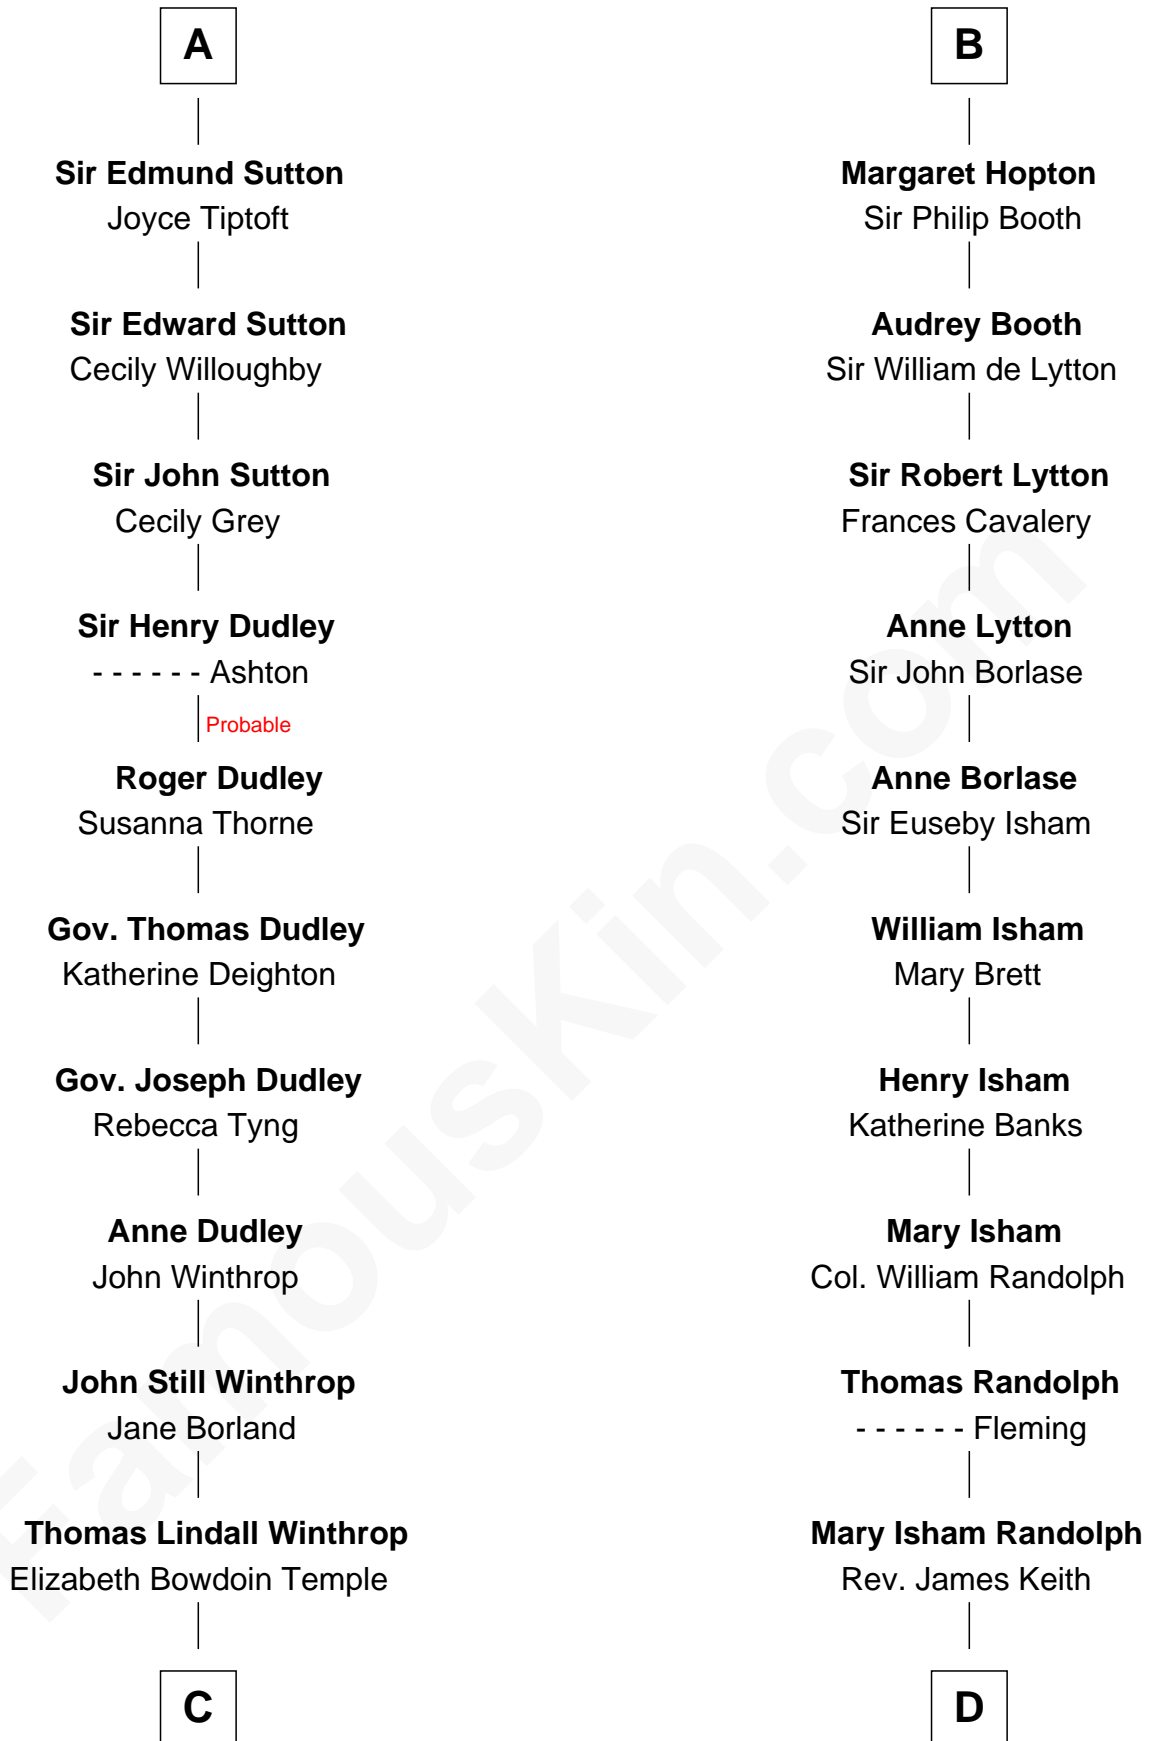

FamousKin.com Relationship Chart of

John Kerry

68th U.S. Secretary of State

18th cousin 3 times removed of

John Marshall

4th Chief Justice of the U.S. Supreme Court

Sir Fulk FitzWarin

C

Robert Charles Winthrop
Elizabeth Cabot Blanchard

Robert Charles Winthrop
Elizabeth Mason

Margaret Tyndal Winthrop
James Grant Forbes

Rosemary Isabel Forbes
Richard John Kerry

John Kerry
68th U.S. Secretary of State