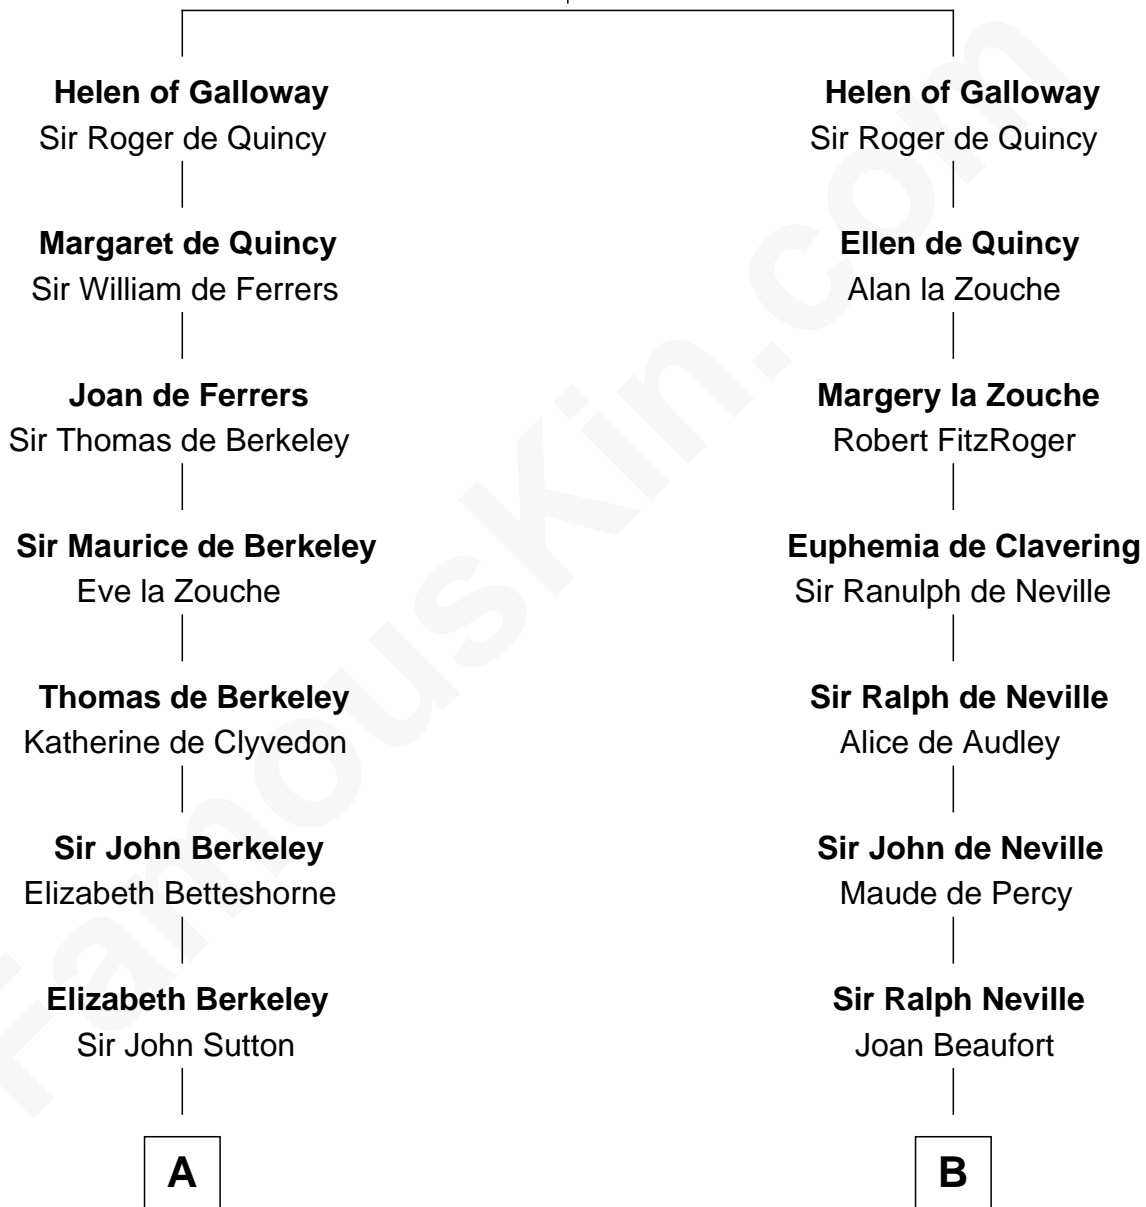

FamousKin.com Relationship Chart of

John Kerry

68th U.S. Secretary of State

19th cousin 2 times removed of

John Marshall

4th Chief Justice of the U.S. Supreme Court

Alan of Galloway

Helen de l'Isle

C

Robert Charles Winthrop
Elizabeth Cabot Blanchard

Robert Charles Winthrop
Elizabeth Mason

Margaret Tyndal Winthrop
James Grant Forbes

Rosemary Isabel Forbes
Richard John Kerry

John Kerry
68th U.S. Secretary of State