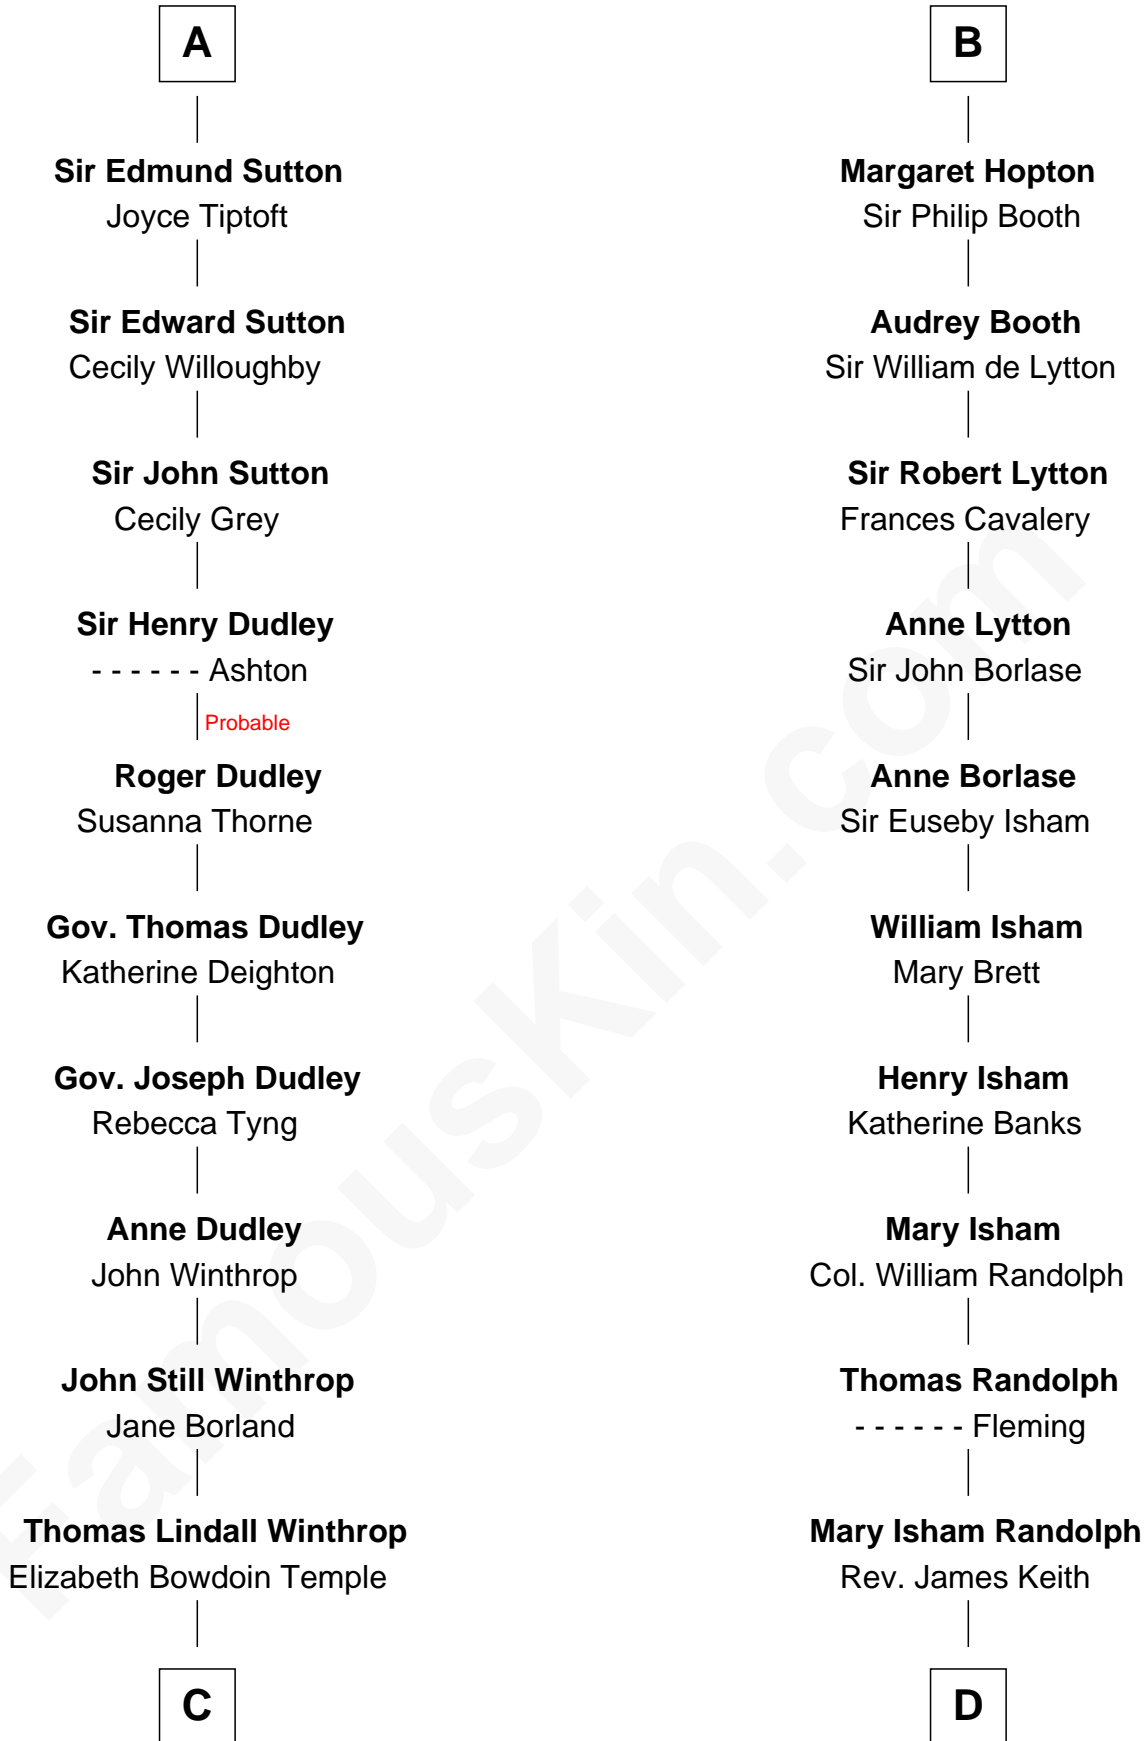

FamousKin.com Relationship Chart of

John Kerry

68th U.S. Secretary of State

18th cousin 3 times removed of

John Marshall

4th Chief Justice of the U.S. Supreme Court

Sir Hugh le Despencer

Aveline Basset

Isabella de Beauchamp

Sir Philip le Despencer

Margaret de Goushill

Sir Philip le Despencer

Joan de Cobham

Sir Philip le Despencer

Elizabeth - - - - -

Sir Philip le Despencer

Elizabeth de Tibetot

Margery Despencer

Sir Roger Wentworth

Margaret Wentworth

Sir William Hopton

B

C

Robert Charles Winthrop
Elizabeth Cabot Blanchard

Robert Charles Winthrop
Elizabeth Mason

Margaret Tyndal Winthrop
James Grant Forbes

Rosemary Isabel Forbes
Richard John Kerry

John Kerry
68th U.S. Secretary of State

D

Mary Randolph Keith
Col. Thomas Marshall