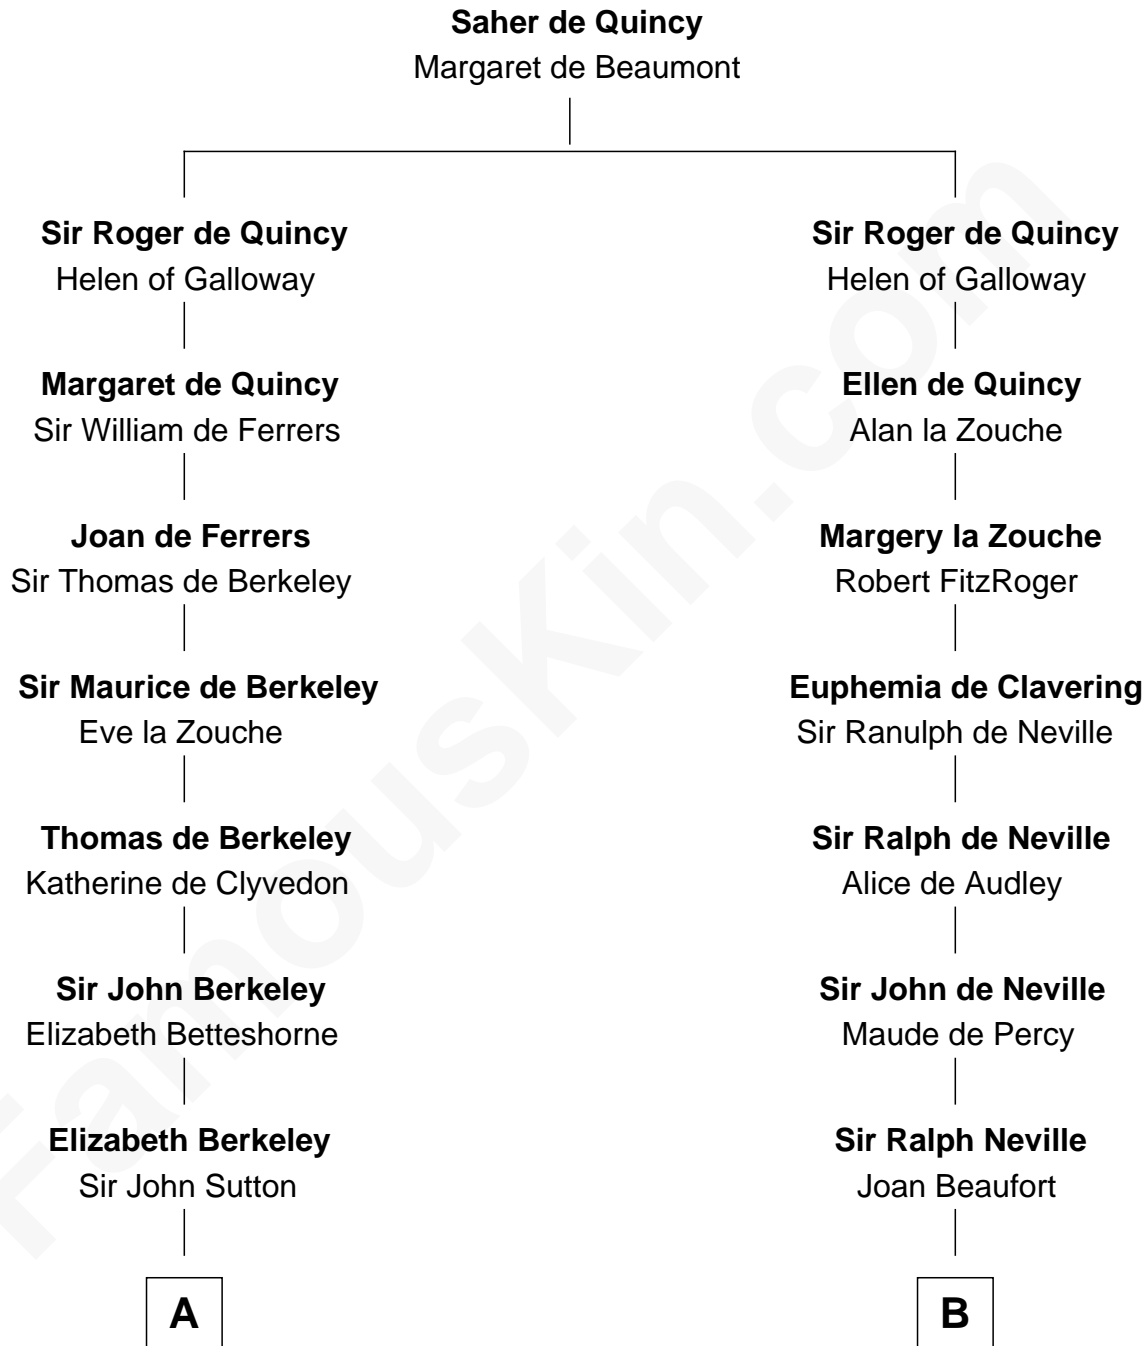

# FamousKin.com Relationship Chart of

**John Kerry**

*68th U.S. Secretary of State*

**19th cousin 2 times removed of**

**John Marshall**

*4th Chief Justice of the U.S. Supreme Court*

**C**

**Robert Charles Winthrop**  
Elizabeth Cabot Blanchard

**Robert Charles Winthrop**  
Elizabeth Mason

**Margaret Tyndal Winthrop**  
James Grant Forbes

**Rosemary Isabel Forbes**  
Richard John Kerry

**John Kerry**  
*68th U.S. Secretary of State*

**D**

**Mary Isham Randolph**  
Rev. James Keith