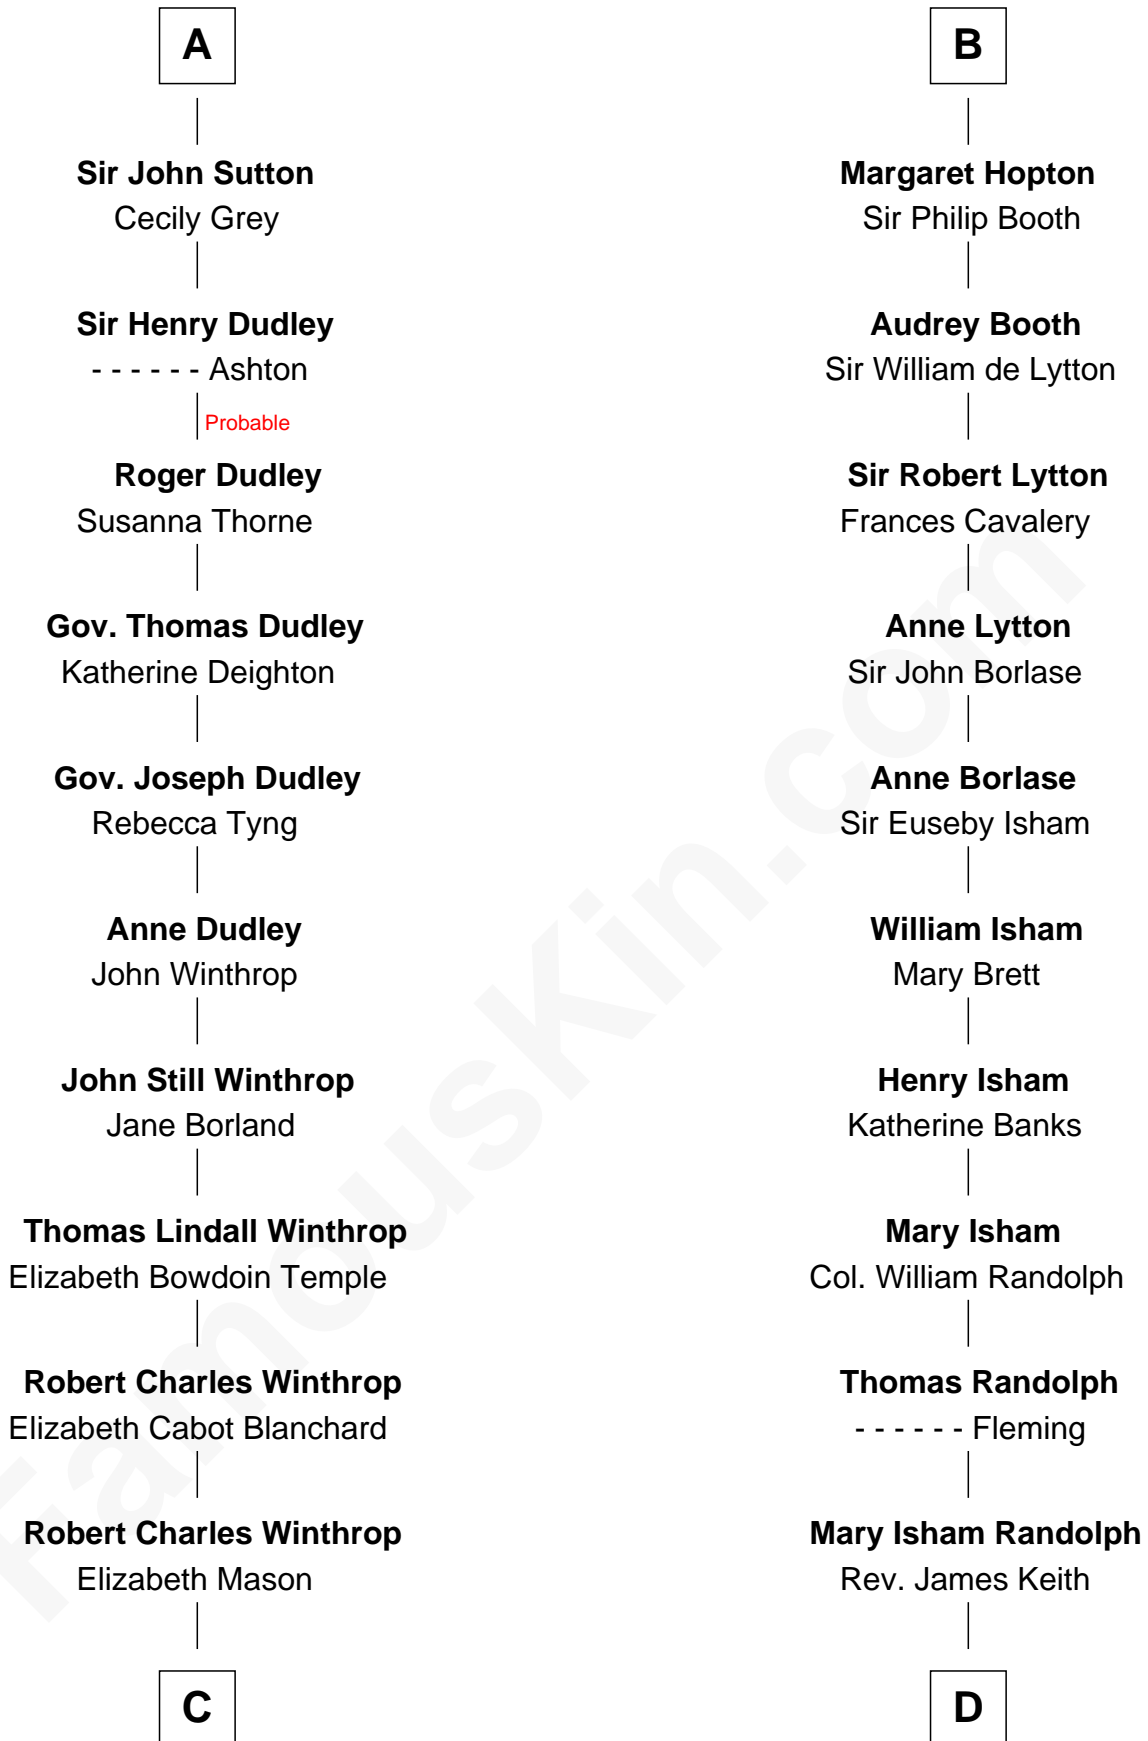

FamousKin.com Relationship Chart of

John Kerry

68th U.S. Secretary of State

18th cousin 1 time removed of

John Marshall

4th Chief Justice of the U.S. Supreme Court

Roger la Zouche

Margaret - - - - -

Eudo la Zouche
Milicent de Cantilupe

Eve la Zouche
Sir Maurice de Berkeley

Thomas de Berkeley
Katherine de Clyvedon

Sir John Berkeley
Elizabeth Betteshorne

Elizabeth Berkeley
Sir John Sutton

Sir Edmund Sutton
Joyce Tiptoft

Sir Edward Sutton
Cecily Willoughby

A

Eudo la Zouche
Milicent de Cantilupe

Sir William la Zouche
Maud Lovel

Milicent la Zouche
Sir William Deincourt

Margaret Deincourt
Sir Robert de Tibetot

Elizabeth de Tibetot
Sir Philip le Despencer

Margery Despencer
Sir Roger Wentworth

Margaret Wentworth
Sir William Hopton

B

C

Margaret Tyndal Winthrop

James Grant Forbes

Rosemary Isabel Forbes

Richard John Kerry