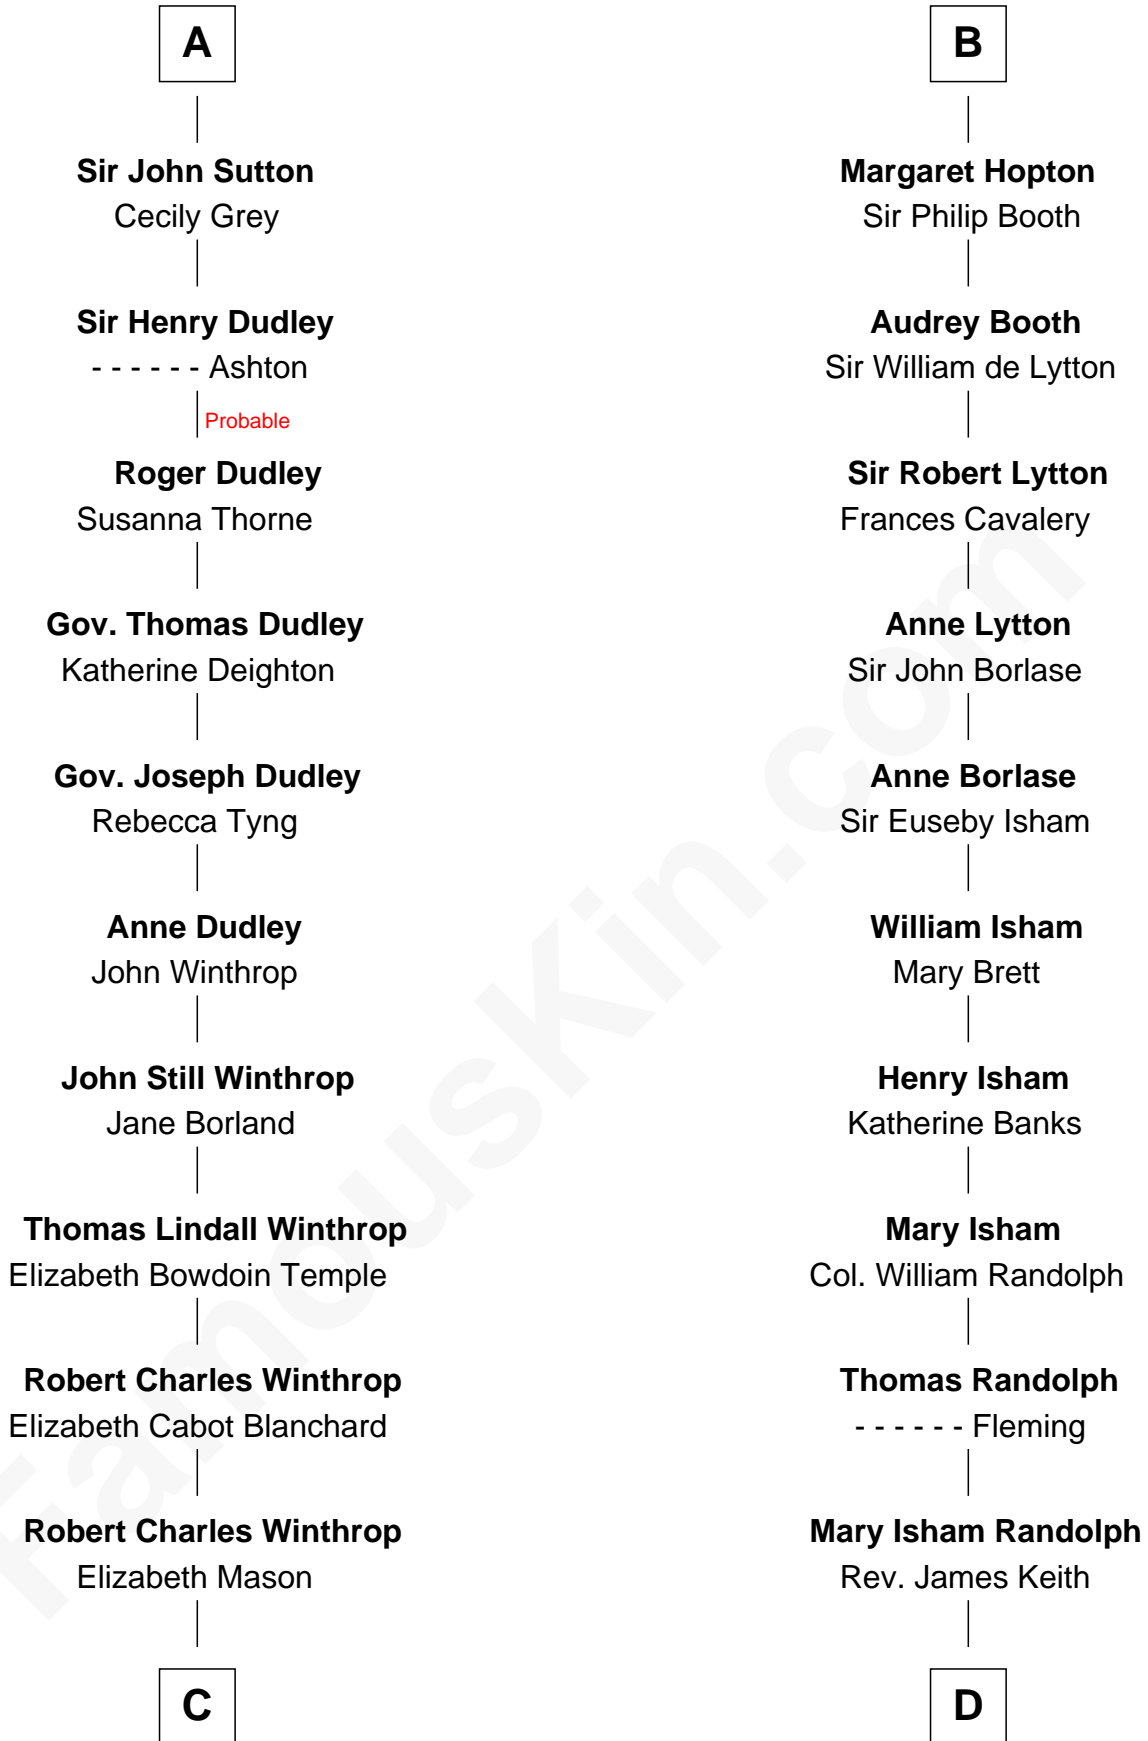

FamousKin.com Relationship Chart of

John Kerry

68th U.S. Secretary of State

18th cousin 1 time removed of

John Marshall

4th Chief Justice of the U.S. Supreme Court

Sir William de Cantilupe

Eve de Braiose

Eudo la Zouche

Sir William la Zouche

Maud Lovel

Milicent la Zouche

Sir William Deincourt

Margaret Deincourt

Sir Robert de Tibetot

Elizabeth de Tibetot

Sir Philip le Despencer

Margery Despencer

Sir Roger Wentworth

Margaret Wentworth

Sir William Hopton

B

C

Margaret Tyndal Winthrop

James Grant Forbes

Rosemary Isabel Forbes

Richard John Kerry

John Kerry

68th U.S. Secretary of State

D

Mary Randolph Keith

Col. Thomas Marshall