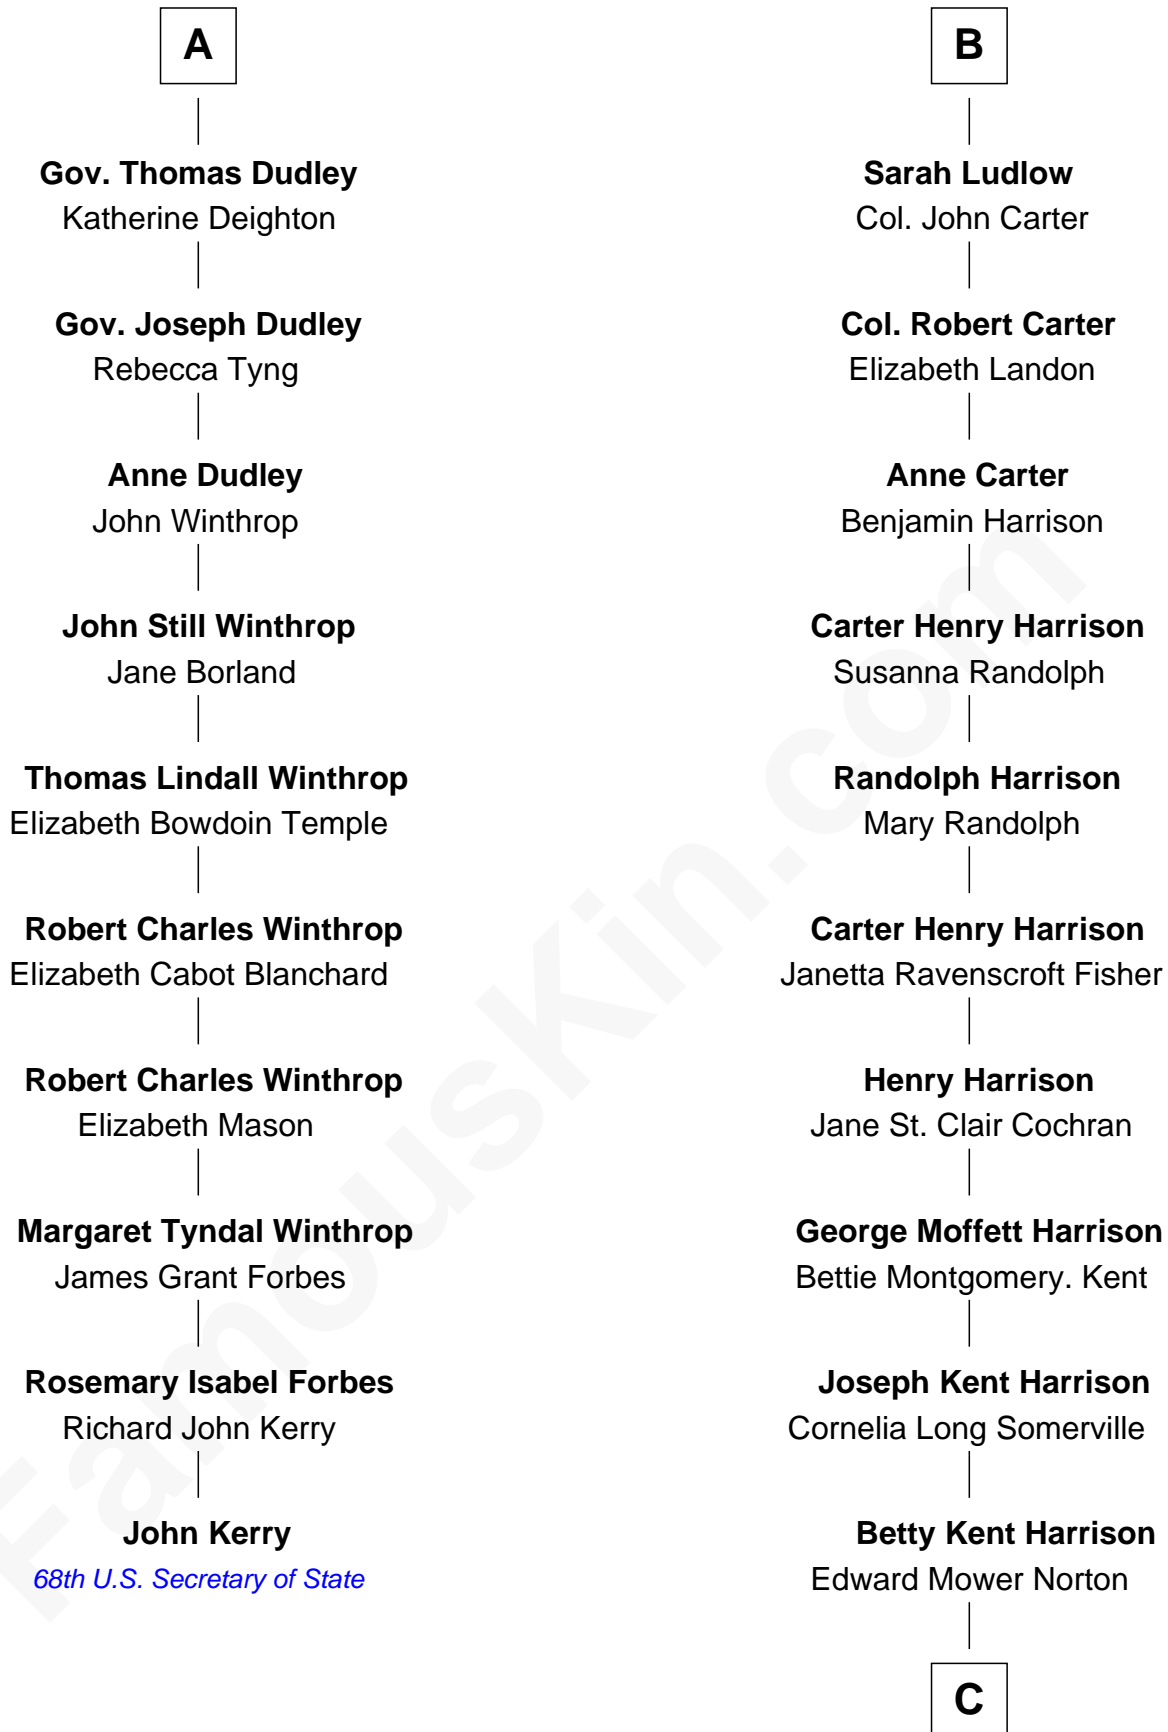

FamousKin.com Relationship Chart of

John Kerry

68th U.S. Secretary of State

16th cousin 2 times removed of

Edward Norton

Movie Actor

Sir Walter Blount

Sancha de Ayala

Sir Thomas Blount

Margaret de Gresley

Sir Walter Blount

Helena Byron

Sir William Blount

Margaret Echyngam

Elizabeth Blount

Sir Andrews de Windsor

Edith Windsor

George Ludlow

Thomas Ludlow

Jane Pyle

Gabriel Ludlow

Phillis -----

B

C

Edward Mower Norton

Lydia Robinson Rouse

Edward Norton

Movie Actor

FamousKin.com