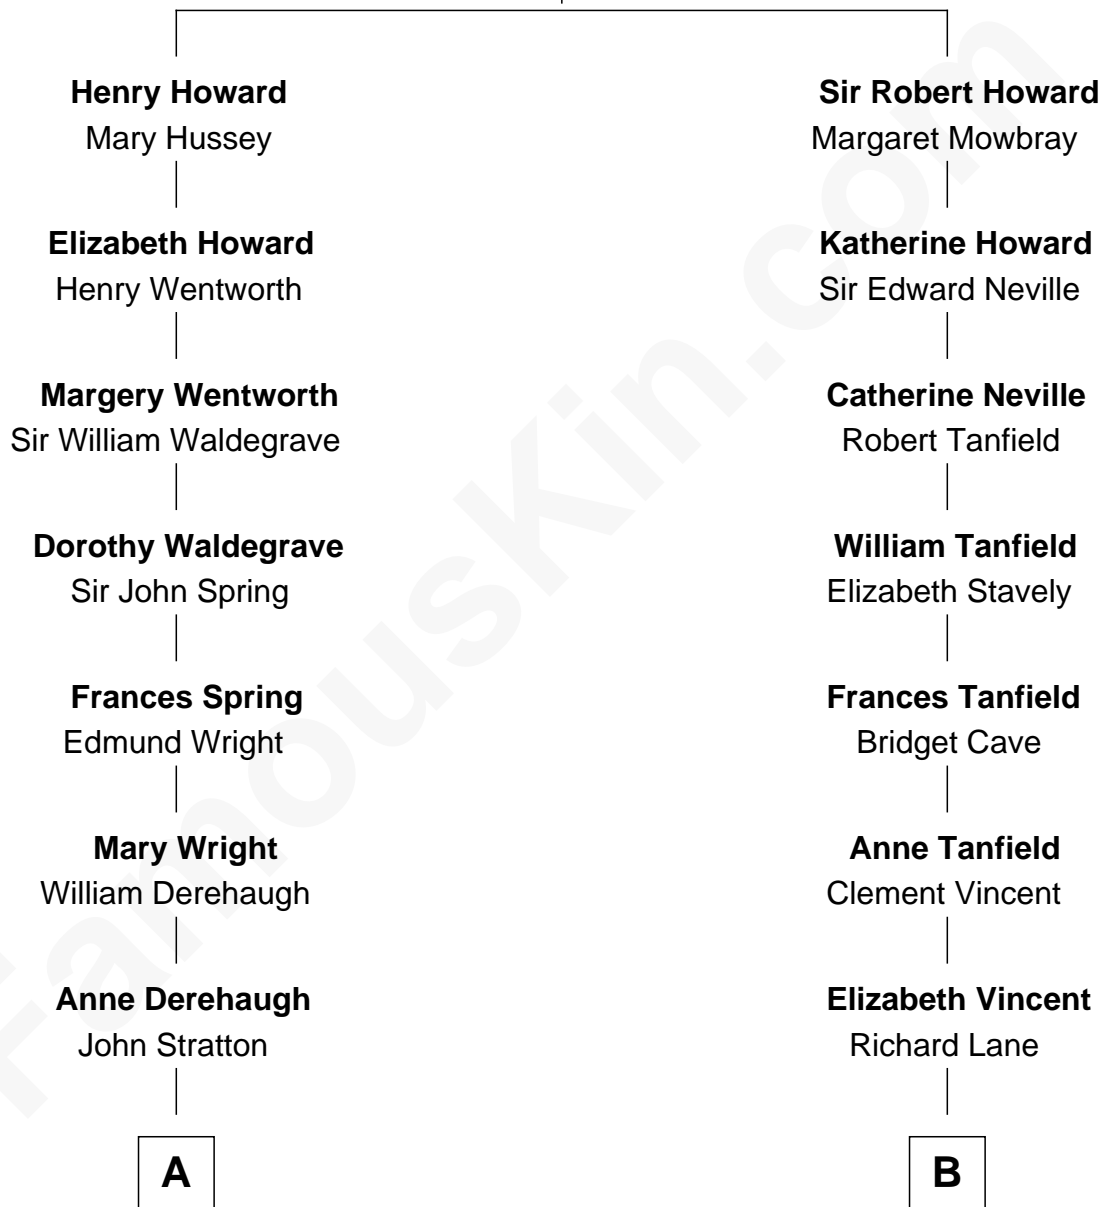

FamousKin.com Relationship Chart of

John Kerry

68th U.S. Secretary of State

17th cousin 2 times removed of

Edward Norton

Movie Actor

Sir John Howard

Alice Tendring

C

Betty Kent Harrison
Edward Mower Norton

Edward Mower Norton
Lydia Robinson Rouse

Edward Norton
Movie Actor

FamousKin.com