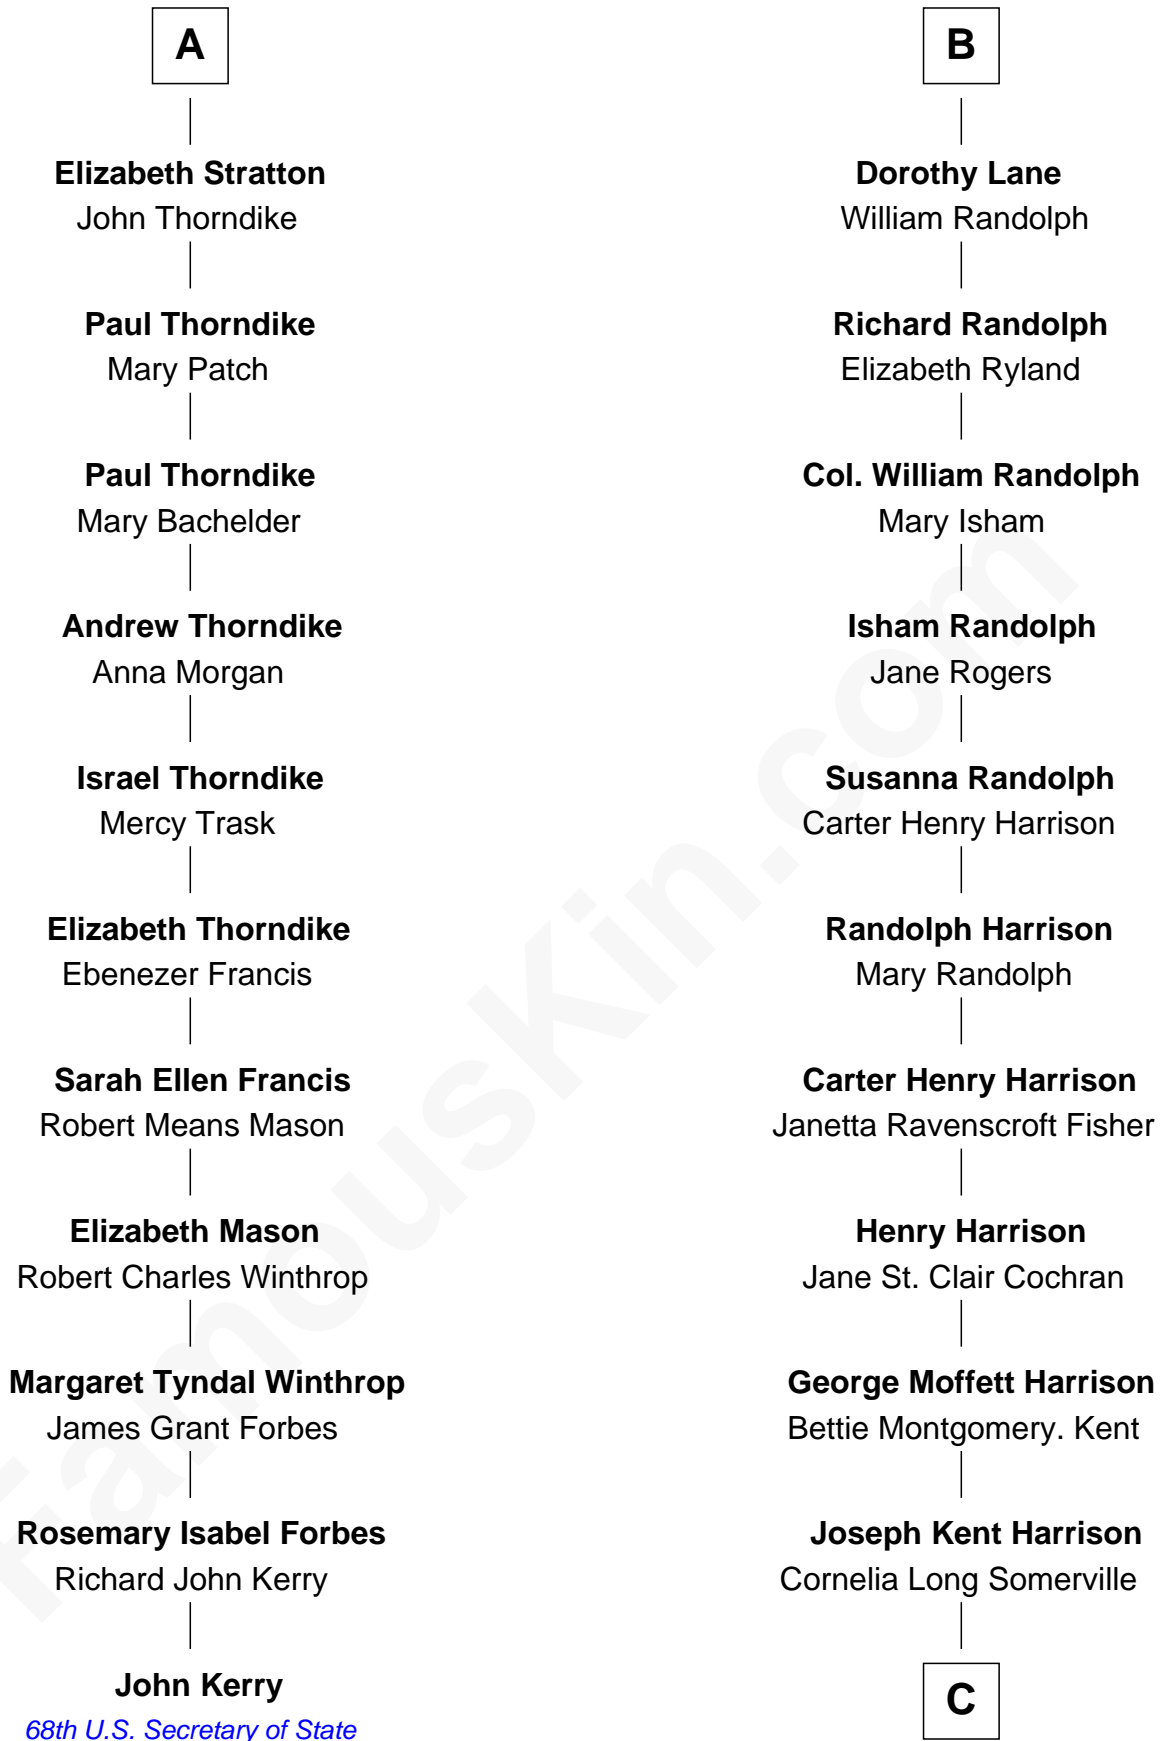

FamousKin.com Relationship Chart of

John Kerry

68th U.S. Secretary of State

17th cousin 2 times removed of

Edward Norton

Movie Actor

Sir John Howard

Alice Tendring

C

Betty Kent Harrison
Edward Mower Norton

Edward Mower Norton
Lydia Robinson Rouse

Edward Norton
Movie Actor

FamousKin.com