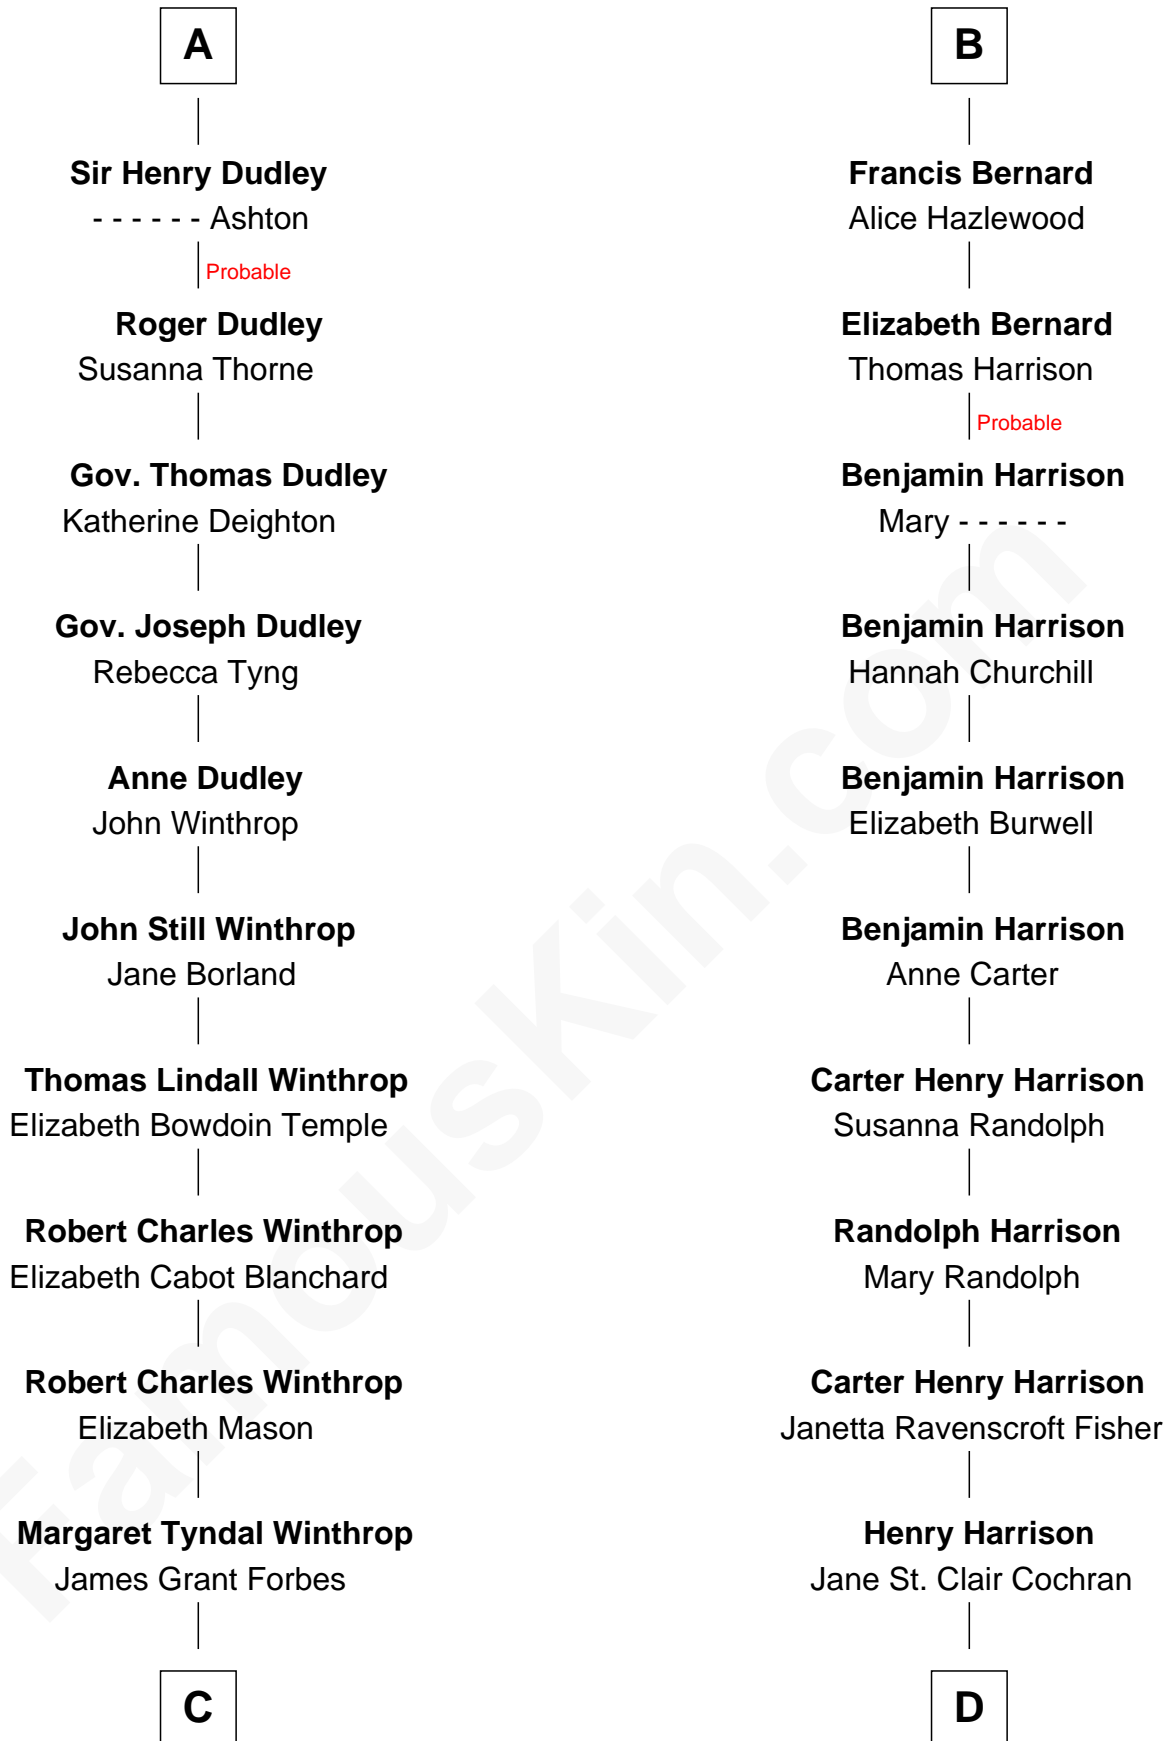

FamousKin.com Relationship Chart of

John Kerry

68th U.S. Secretary of State

18th cousin 3 times removed of

Edward Norton

Movie Actor

Sir William de Ros
Margery de Badlesmere

Thomas de Ros
Beatrice de Stafford

Maud de Roos
John de Welles

Margaret de Ros
Sir Reynold Grey

Margery de Welles
Stephen le Scrope

Margaret Grey
Sir William Bonville

John le Scrope
Elizabeth Chaworth

William Bonville
Elizabeth Harington

Elizabeth le Scrope
Sir Henry le Scrope

William Bonville
Katherine Neville

Margaret Scrope
John Bernard

Cecily Bonville
Thomas Grey

John Bernard
Margaret Daundelyn

Cecily Grey
Sir John Sutton

John Bernard
Cecily Muscote

A

B

C

Rosemary Isabel Forbes

Richard John Kerry

John Kerry

68th U.S. Secretary of State

D

George Moffett Harrison

Bettie Montgomery. Kent