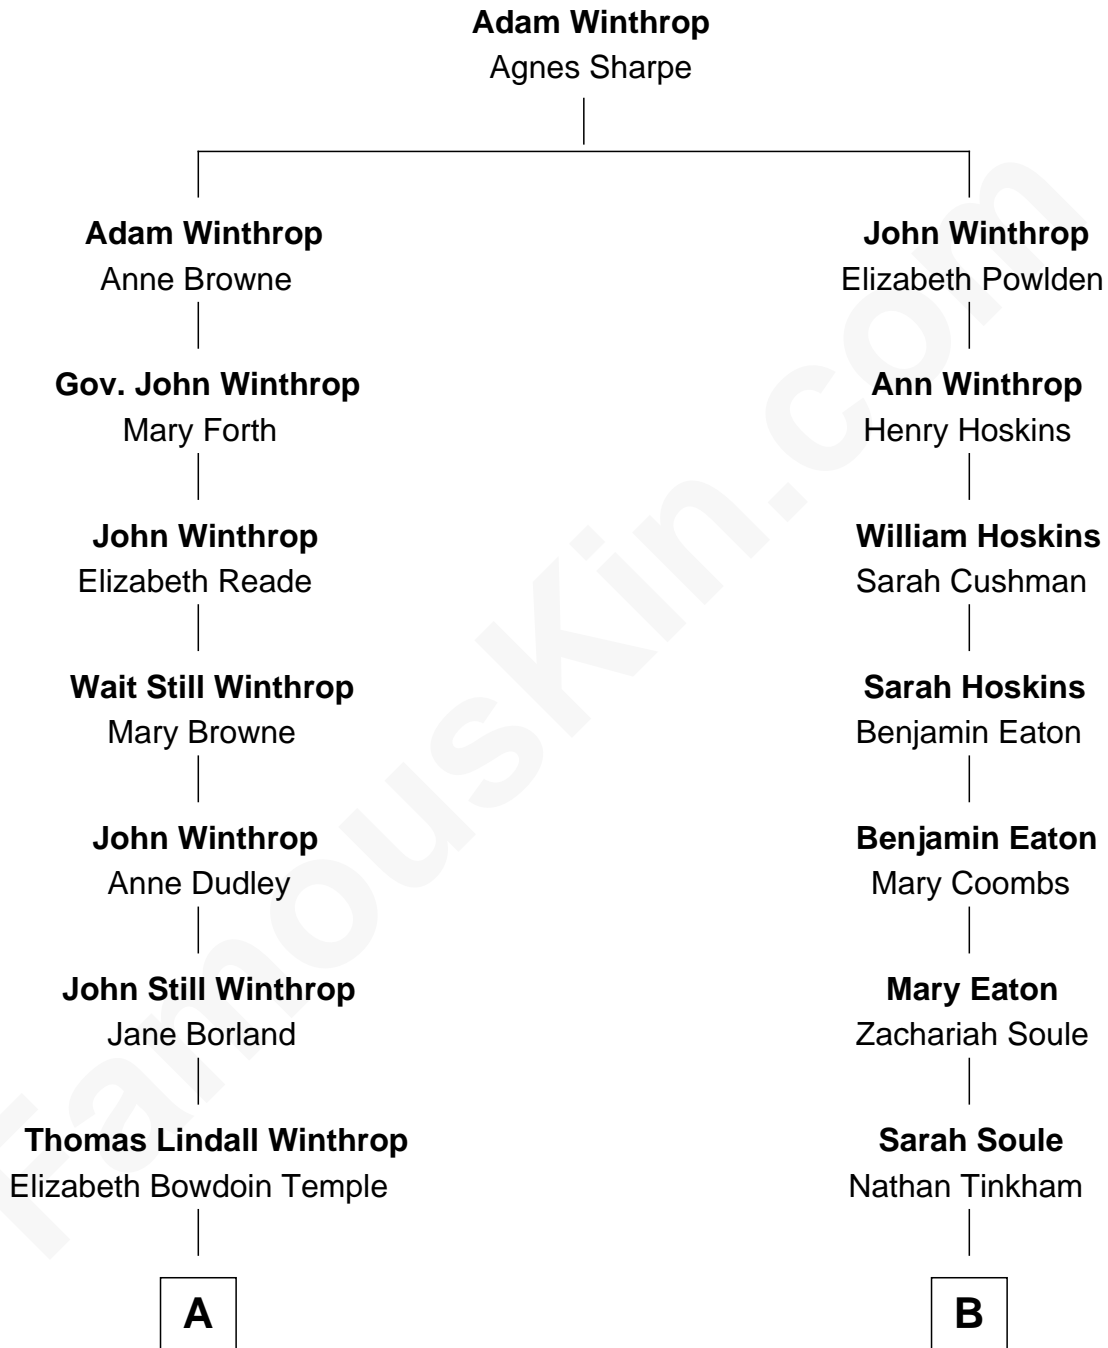

FamousKin.com Relationship Chart of

John Kerry

68th U.S. Secretary of State

11th cousin 2 times removed of

Dick Van Dyke

TV Actor - "The Dick Van Dyke Show"

A

Robert Charles Winthrop
Elizabeth Cabot Blanchard

Robert Charles Winthrop
Elizabeth Mason

Margaret Tyndal Winthrop
James Grant Forbes

Rosemary Isabel Forbes
Richard John Kerry

John Kerry
68th U.S. Secretary of State

B

Isaiah Tinkham
Susannah Ellis

Susanna Tinkham
David Child