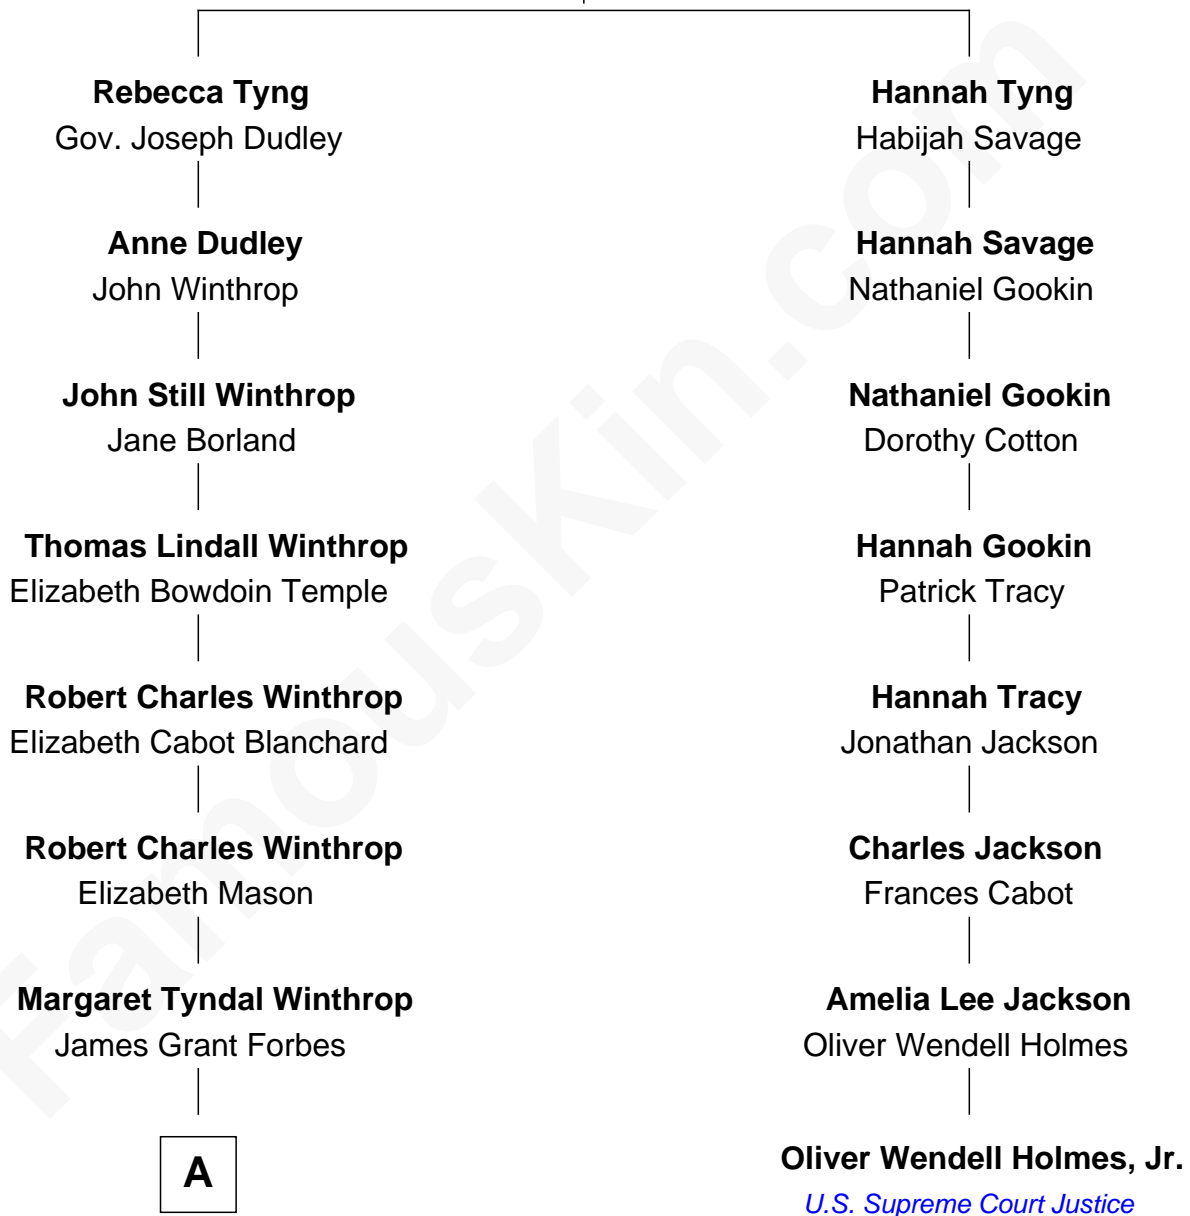

## Relationship Chart of

### John Kerry

68th U.S. Secretary of State

7th cousin 1 time removed of

**Oliver Wendell Holmes, Jr.**  
U.S. Supreme Court Justice

**Edward Tyng**  
Mary Sears

**A**

—  
**Rosemary Isabel Forbes**

Richard John Kerry

—  
**John Kerry**

*68th U.S. Secretary of State*

FamousKin.com