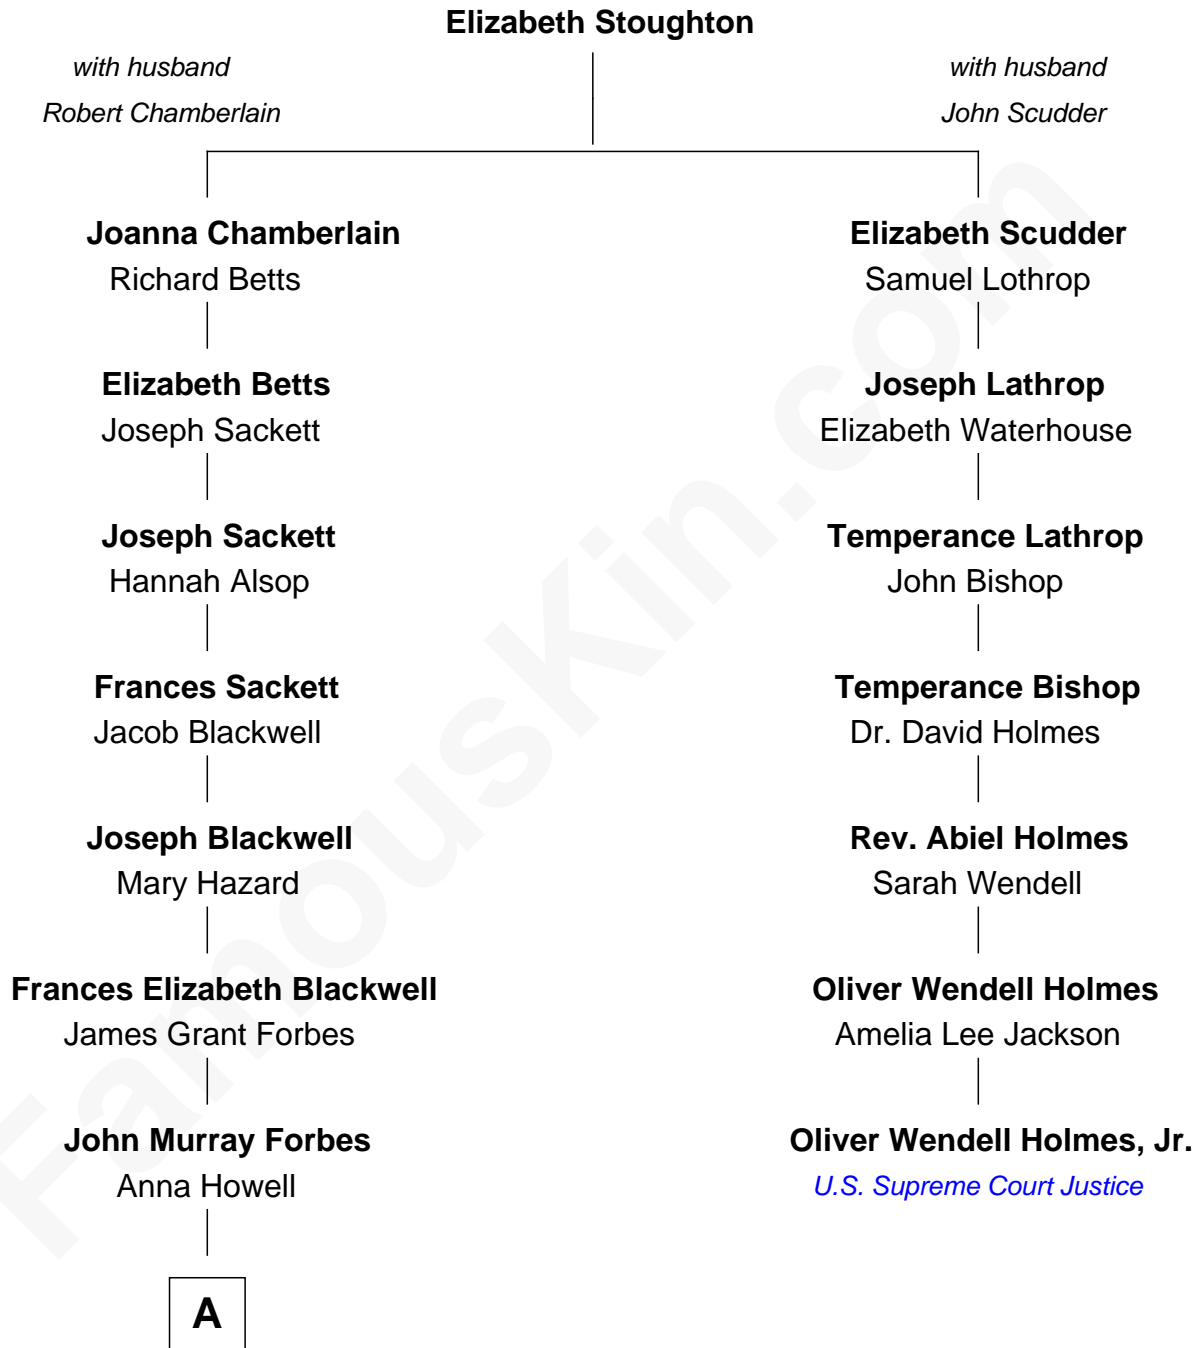

FamousKin.com

Relationship Chart of

John Kerry

68th U.S. Secretary of State

6th cousin 4 times removed of

Oliver Wendell Holmes, Jr.
U.S. Supreme Court Justice

A

Francis Blackwell Forbes

Isabel Clarke

James Grant Forbes

Margaret Tyndal Winthrop

Rosemary Isabel Forbes

Richard John Kerry

John Kerry

68th U.S. Secretary of State

FamousKin.com