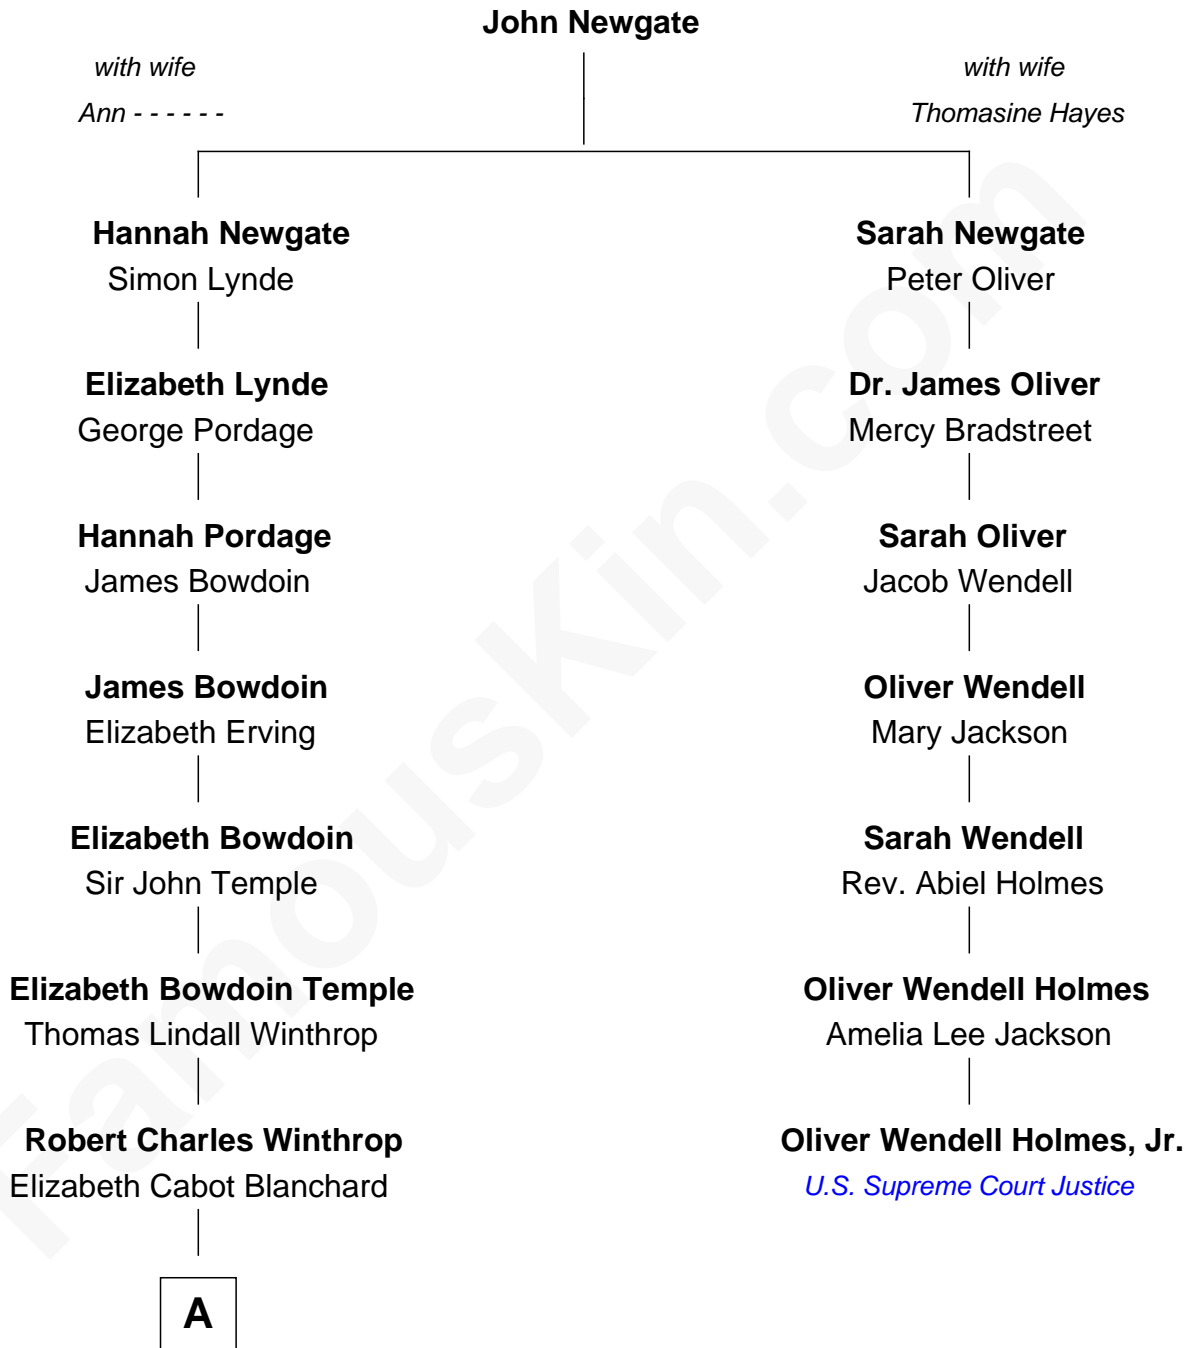

# FamousKin.com

## Relationship Chart of

### John Kerry

68th U.S. Secretary of State

6th cousin 4 times removed of

**Oliver Wendell Holmes, Jr.**  
U.S. Supreme Court Justice

**A**

Robert Charles Winthrop

Elizabeth Mason

Margaret Tyndal Winthrop