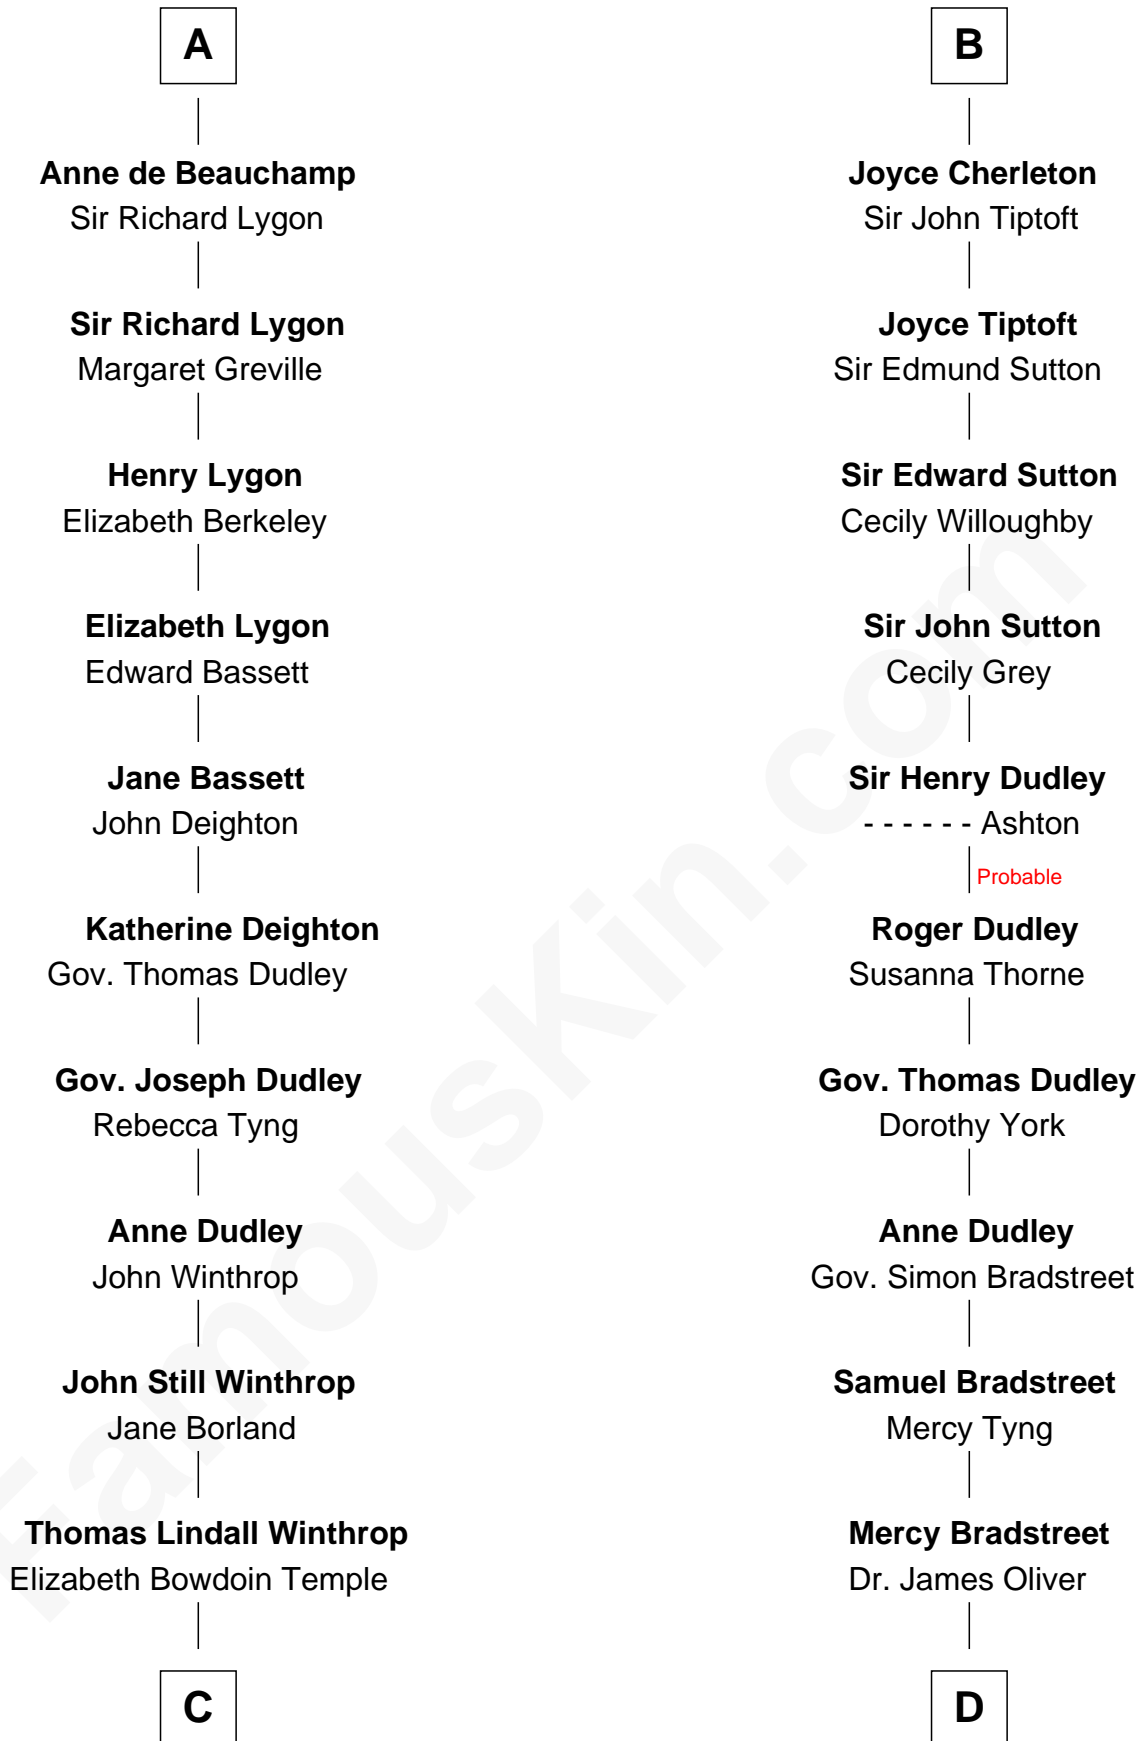

FamousKin.com Relationship Chart of

John Kerry

68th U.S. Secretary of State

21st cousin of

Oliver Wendell Holmes, Jr.

U.S. Supreme Court Justice

William Mauduit
Alice de Newburgh

C

Robert Charles Winthrop
Elizabeth Cabot Blanchard

Robert Charles Winthrop
Elizabeth Mason

Margaret Tyndal Winthrop
James Grant Forbes

Rosemary Isabel Forbes
Richard John Kerry

John Kerry
68th U.S. Secretary of State