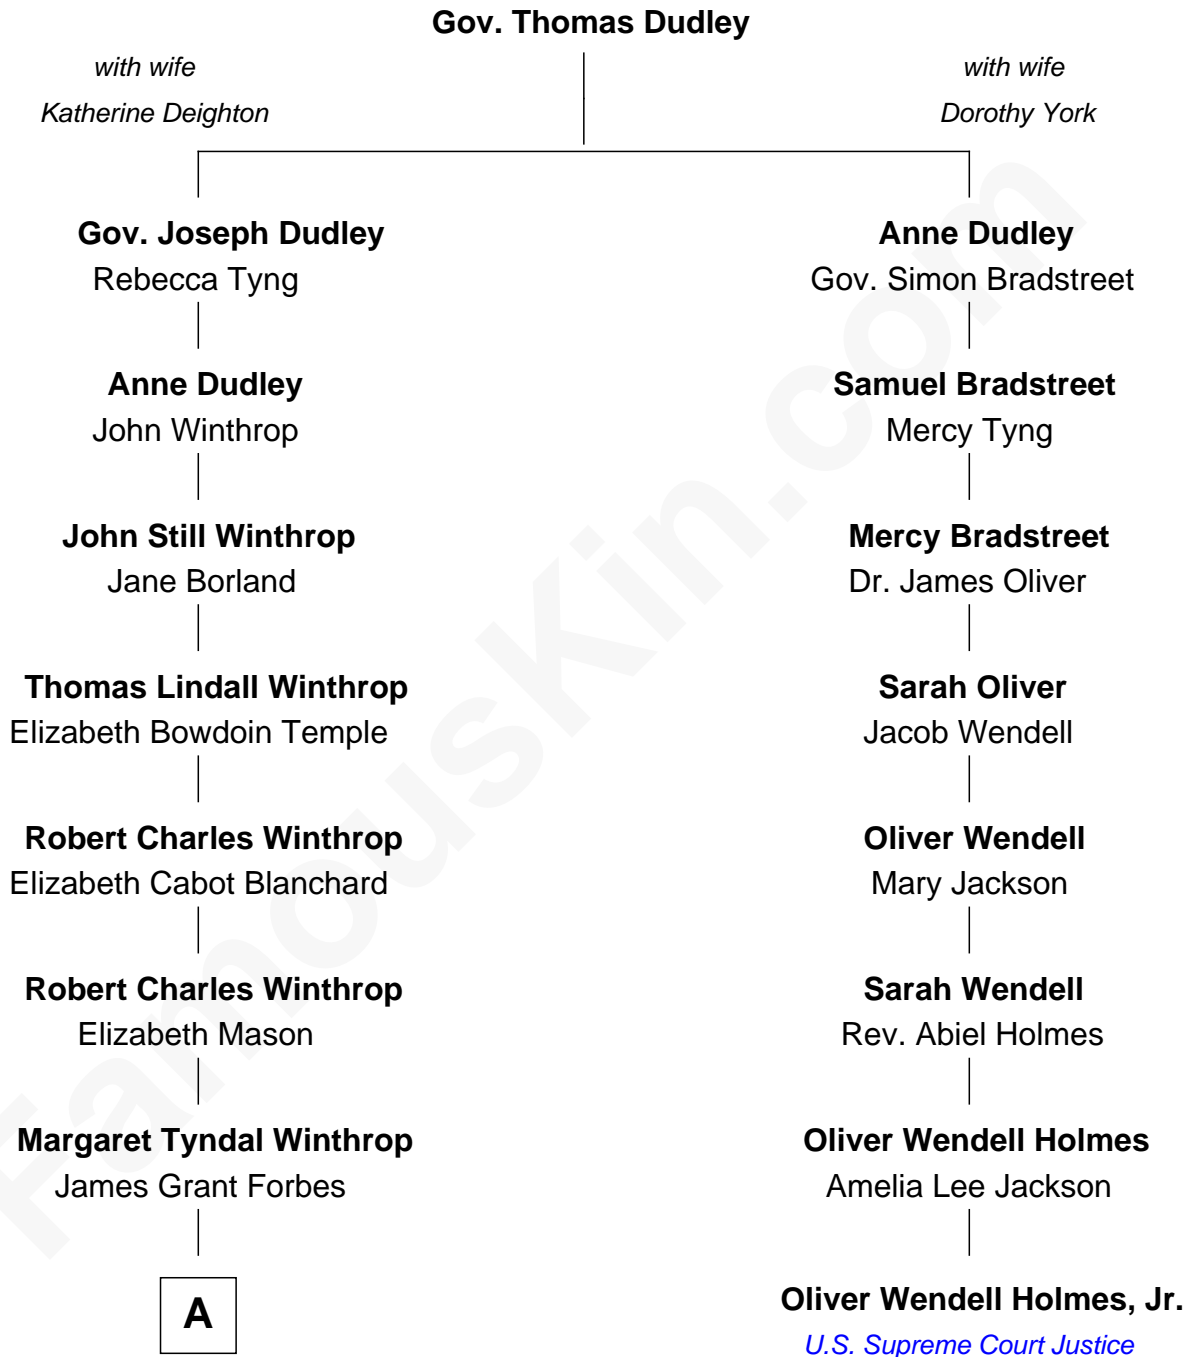

FamousKin.com

Relationship Chart of

John Kerry

68th U.S. Secretary of State

7th cousin 1 time removed of

Oliver Wendell Holmes, Jr.
U.S. Supreme Court Justice

A

—
Rosemary Isabel Forbes

Richard John Kerry

—
John Kerry

68th U.S. Secretary of State

FamousKin.com