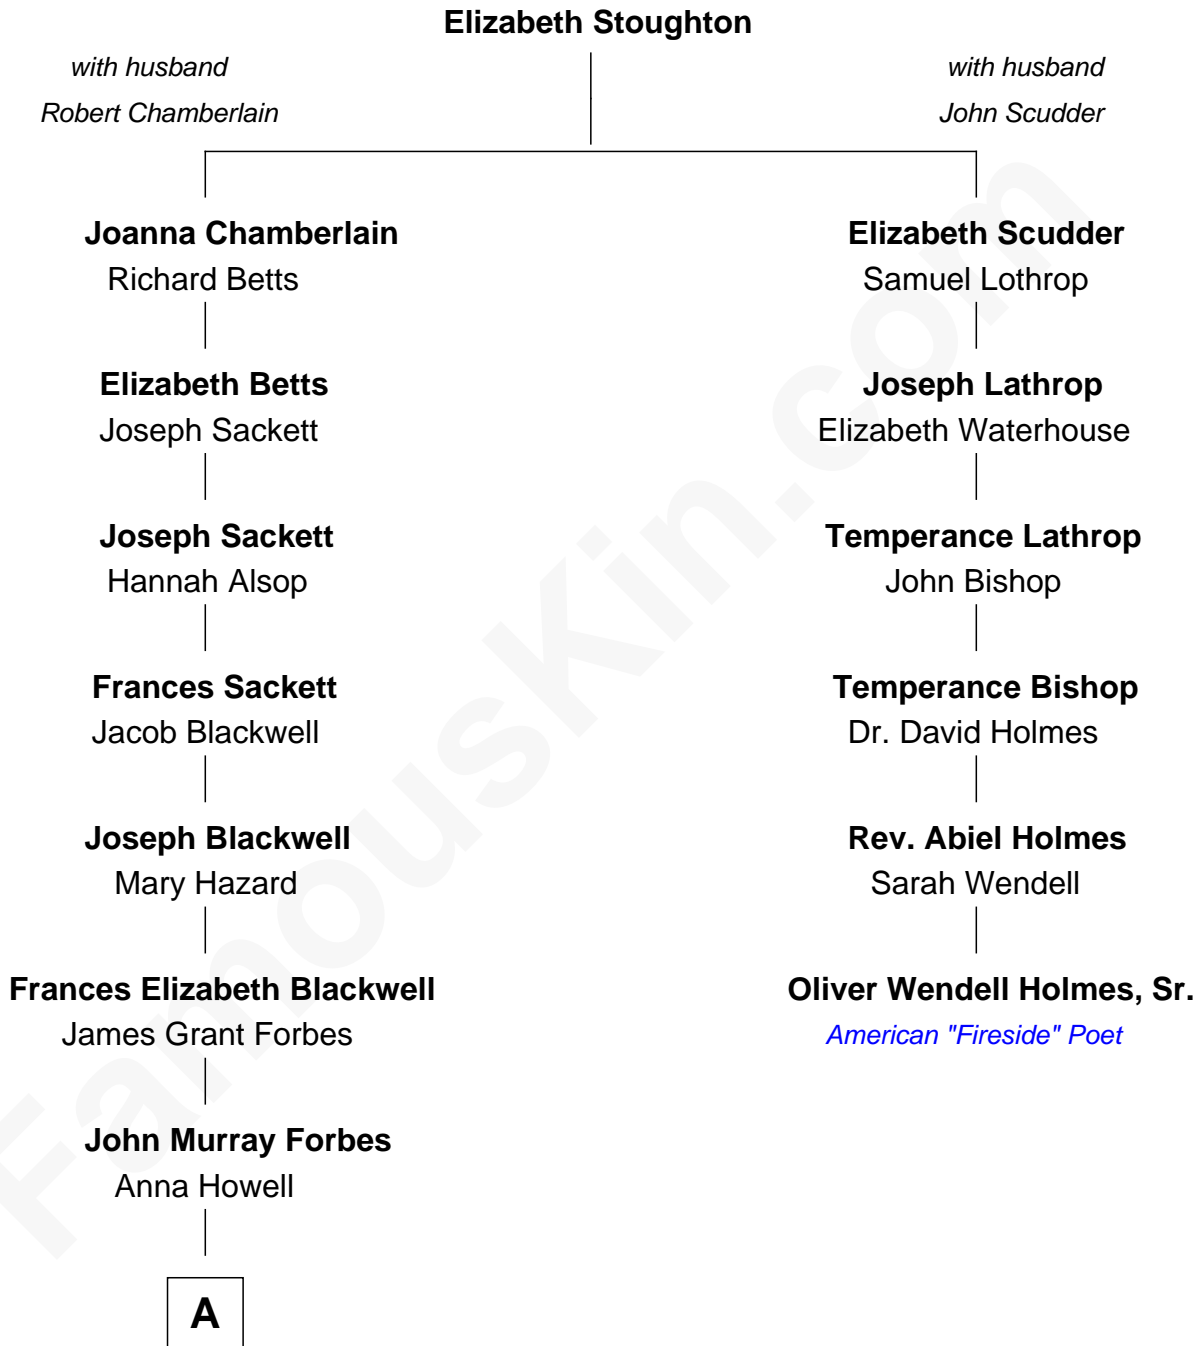

FamousKin.com

Relationship Chart of

John Kerry

68th U.S. Secretary of State

5th cousin 5 times removed of

Oliver Wendell Holmes, Sr.
American "Fireside" Poet

A

Francis Blackwell Forbes

Isabel Clarke

James Grant Forbes

Margaret Tyndal Winthrop

Rosemary Isabel Forbes

Richard John Kerry

John Kerry

68th U.S. Secretary of State

FamousKin.com