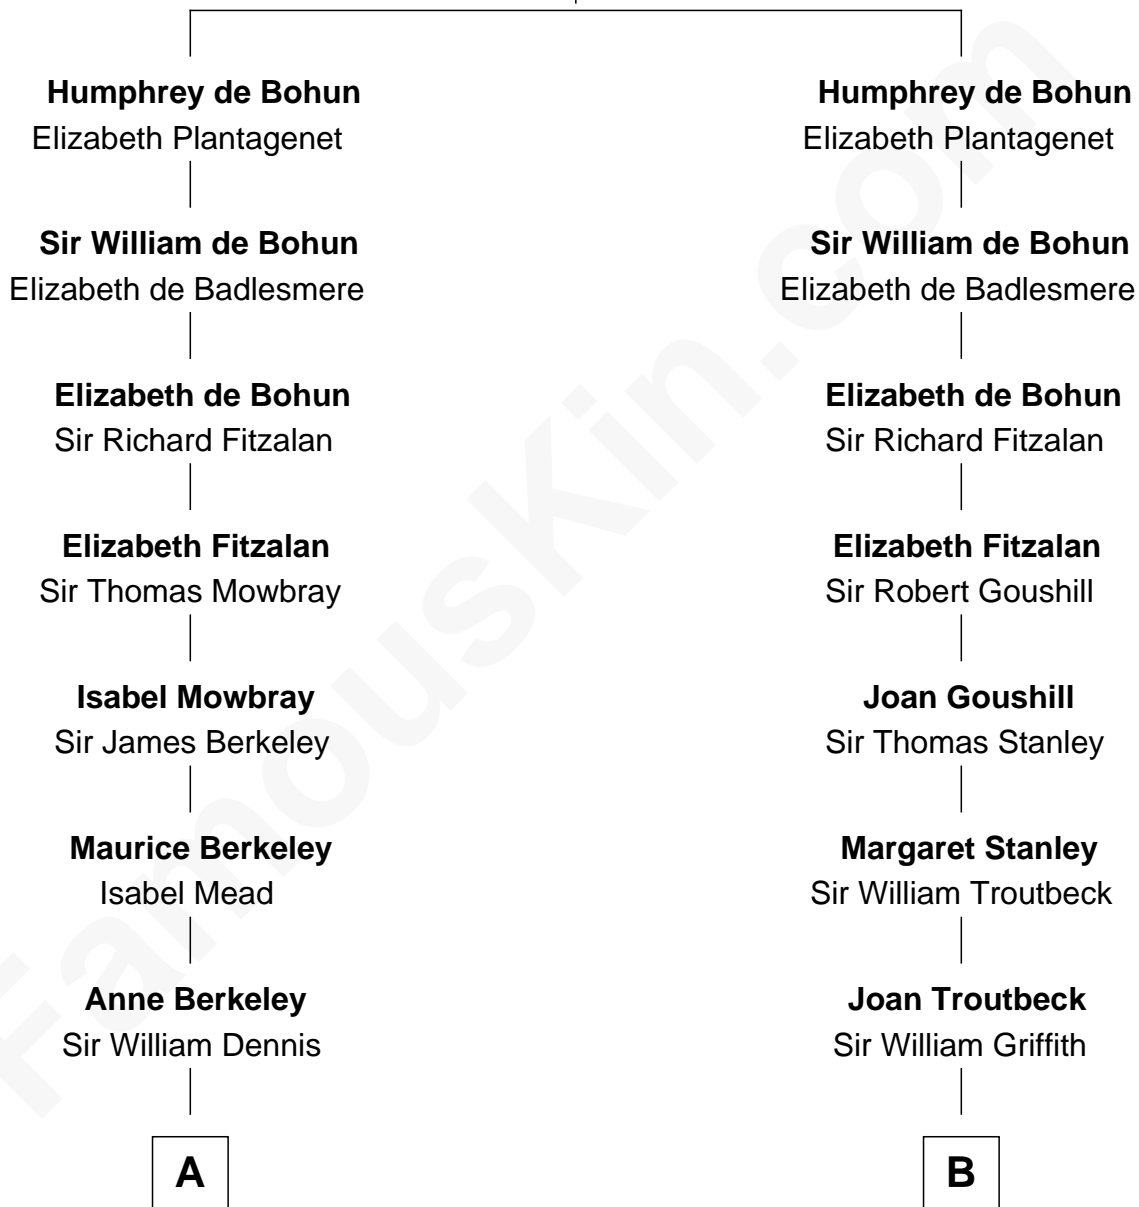

## Relationship Chart of

### John Kerry

68th U.S. Secretary of State

17th cousin 3 times removed of

**Oliver Wendell Holmes, Sr.**  
American "Fireside" Poet

**Humphrey de Bohun**  
Maud de Fiennes

**C**

Robert Charles Winthrop

Elizabeth Mason

Margaret Tyndal Winthrop

James Grant Forbes

Rosemary Isabel Forbes

Richard John Kerry

John Kerry

*68th U.S. Secretary of State*

FamousKin.com