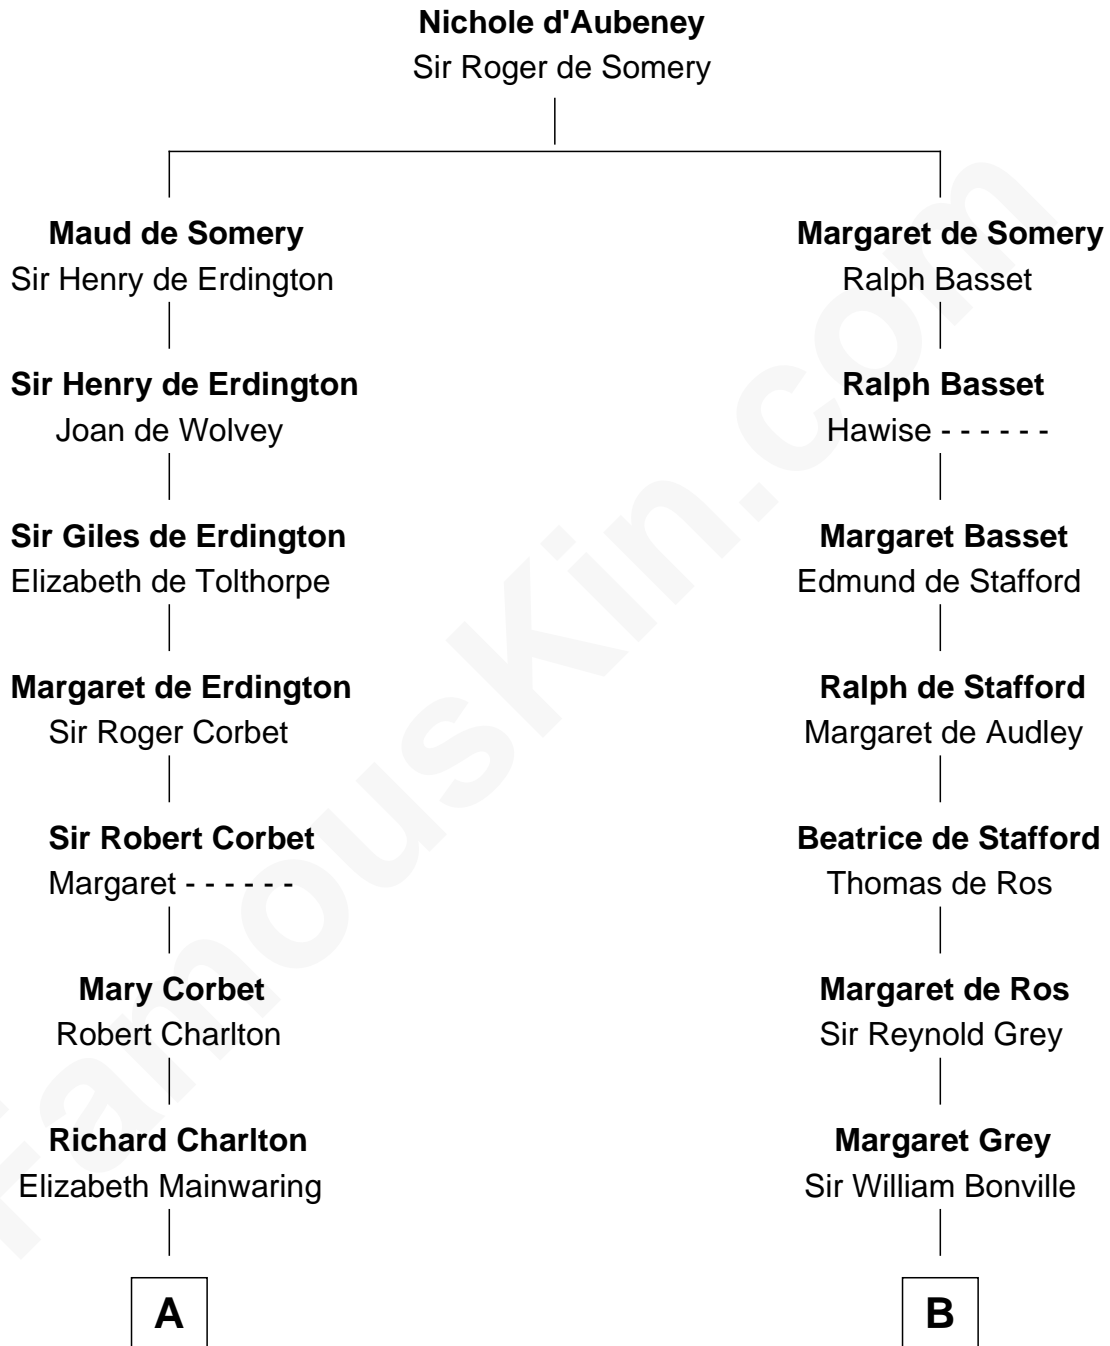

FamousKin.com

Relationship Chart of

John Kerry

68th U.S. Secretary of State

20th cousin 1 time removed of

Oliver Wendell Holmes, Sr.
American "Fireside" Poet

C

Robert Means Mason

Sarah Ellen Francis

Elizabeth Mason

Robert Charles Winthrop

Margaret Tyndal Winthrop

James Grant Forbes

Rosemary Isabel Forbes

Richard John Kerry

John Kerry