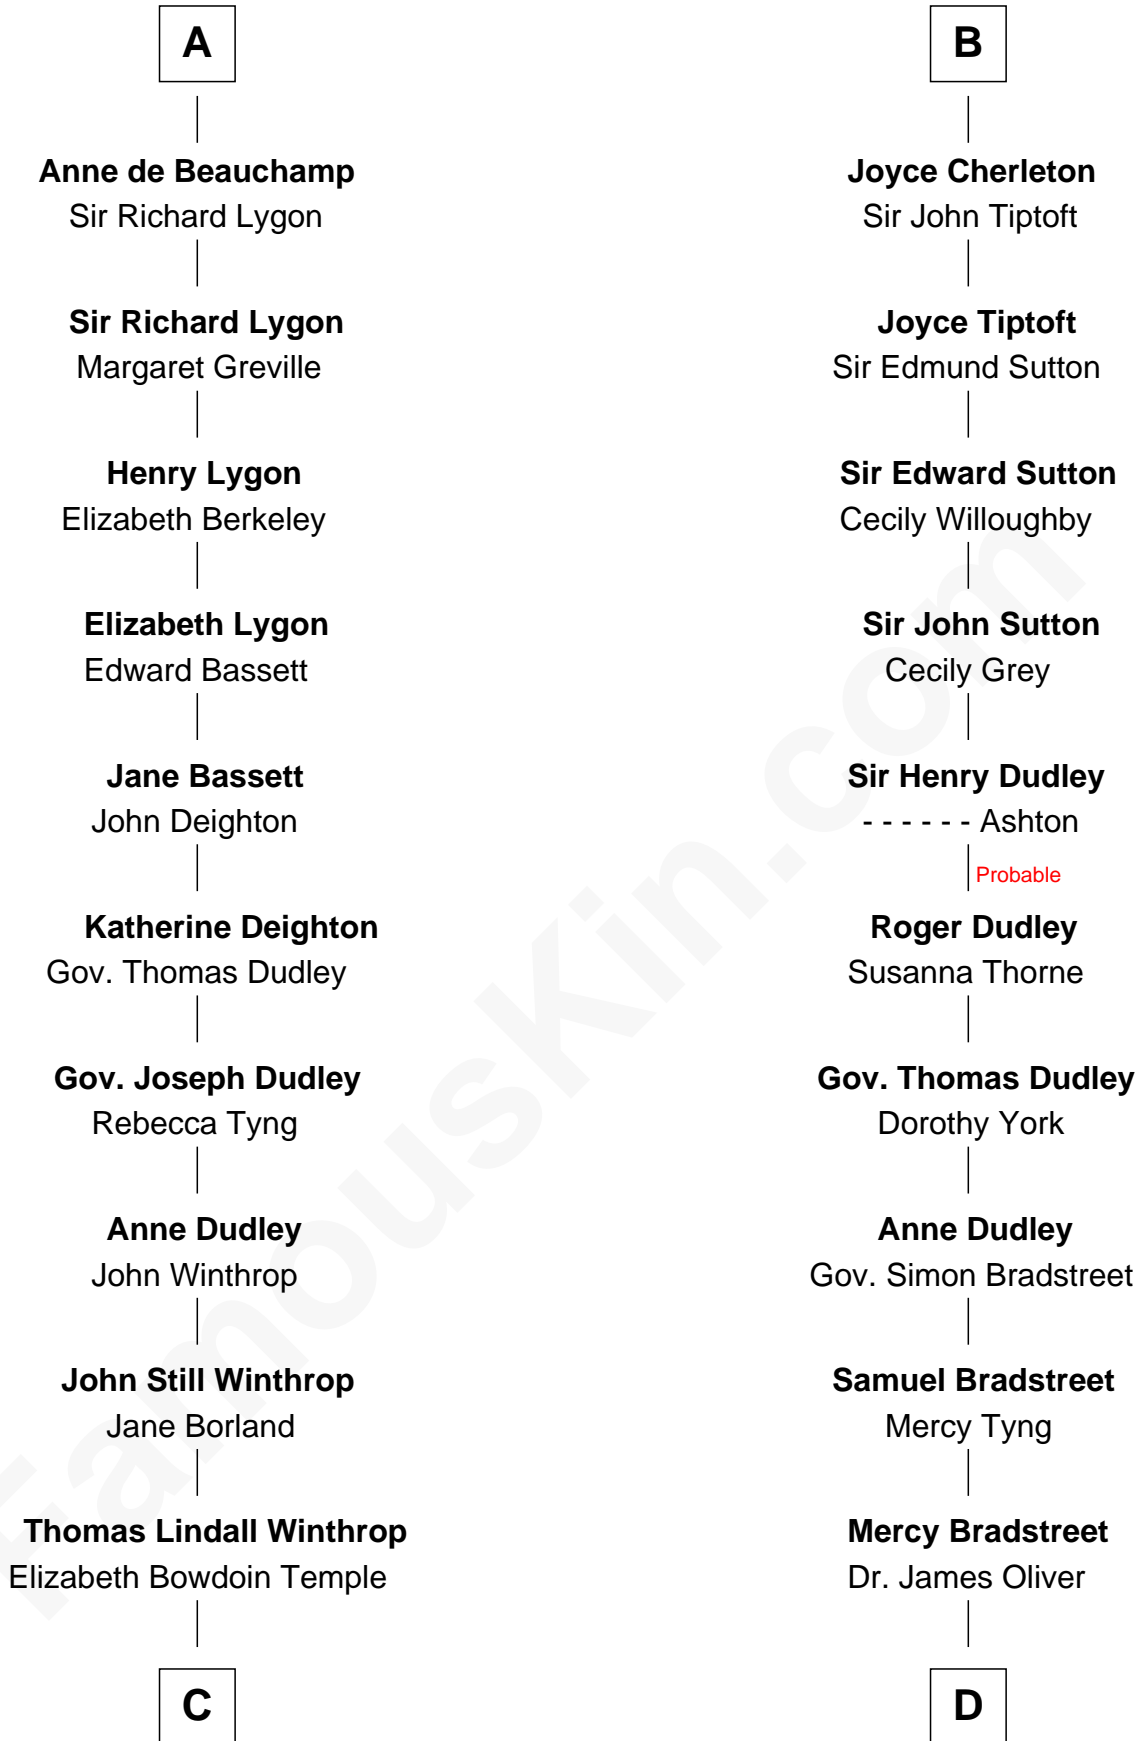

FamousKin.com

Relationship Chart of

John Kerry

68th U.S. Secretary of State

20th cousin 1 time removed of

Oliver Wendell Holmes, Sr.

American "Fireside" Poet

C

Robert Charles Winthrop
Elizabeth Cabot Blanchard

Robert Charles Winthrop
Elizabeth Mason

Margaret Tyndal Winthrop
James Grant Forbes

Rosemary Isabel Forbes
Richard John Kerry

John Kerry
68th U.S. Secretary of State