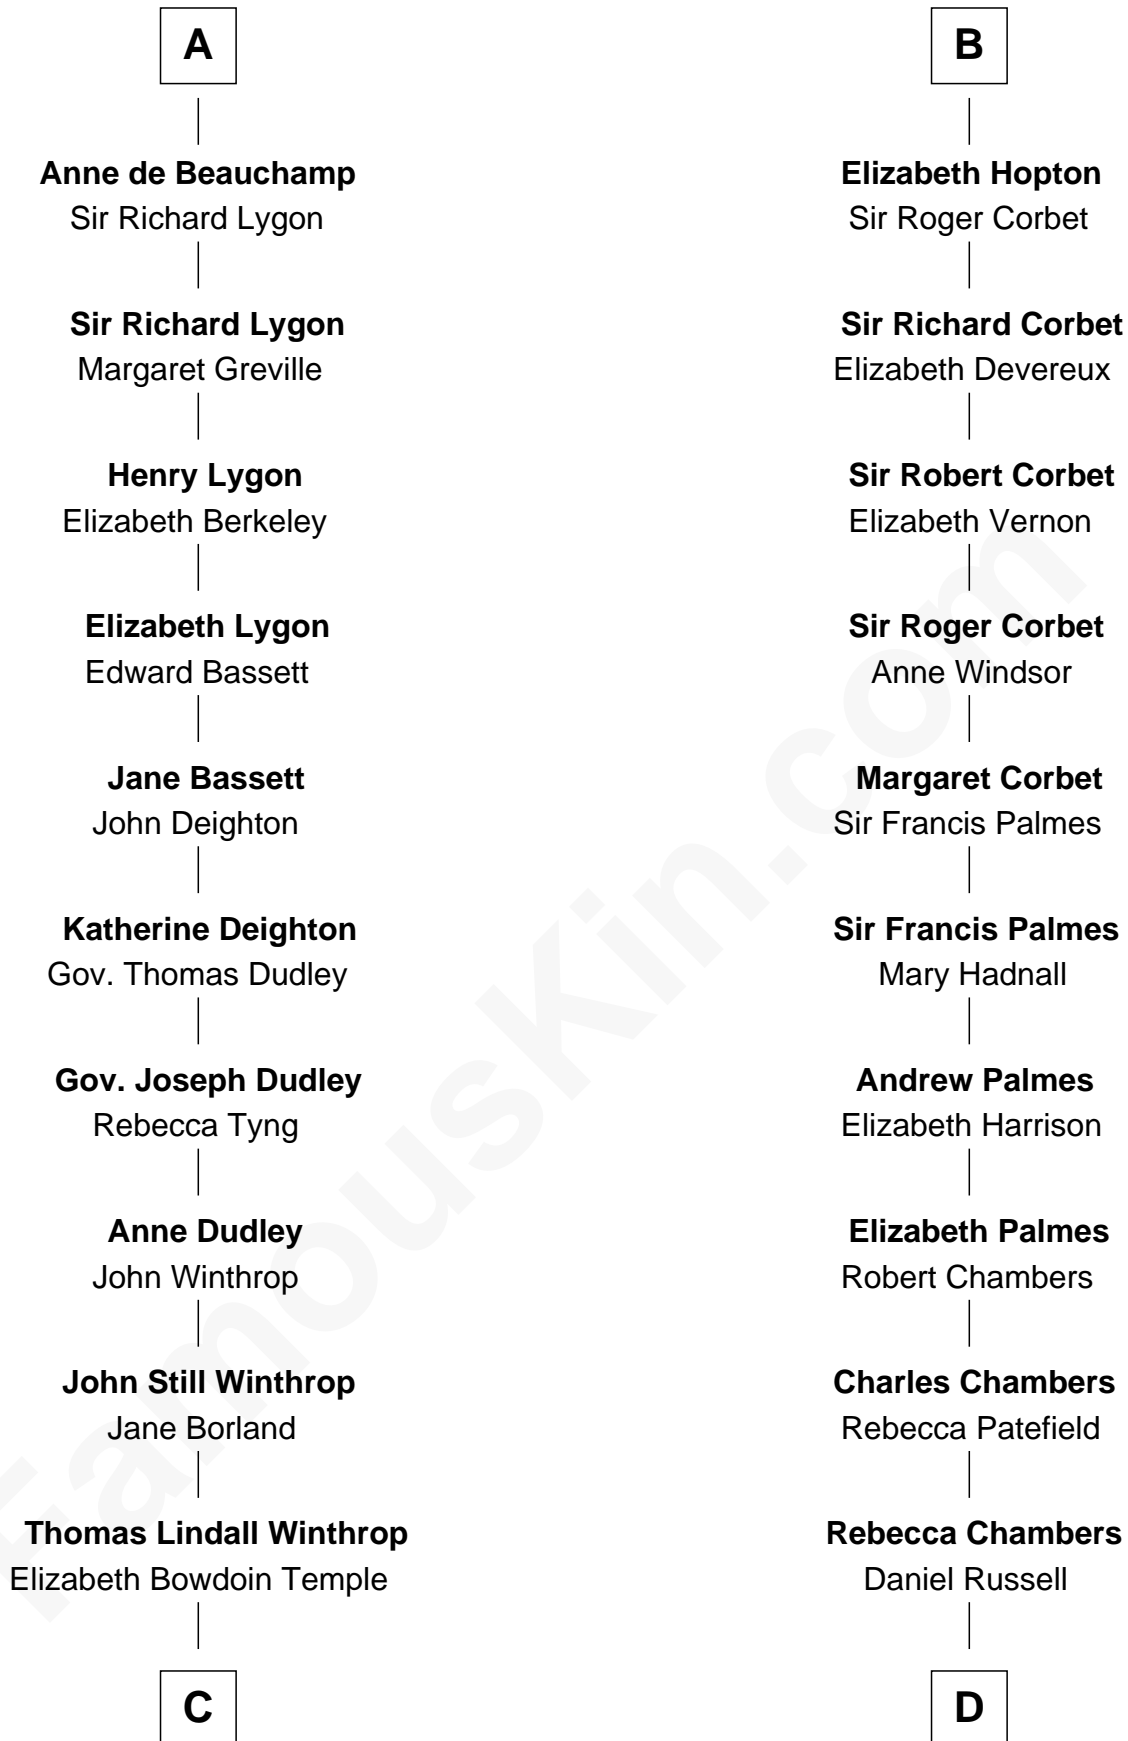

## Relationship Chart of

### John Kerry

68th U.S. Secretary of State

20th cousin 1 time removed of

### James Russell Lowell

American "Fireside" Poet

**John de Botetourte**

Maud FitzThomas

**C**

**Robert Charles Winthrop**  
Elizabeth Cabot Blanchard

**Robert Charles Winthrop**  
Elizabeth Mason

**Margaret Tyndal Winthrop**  
James Grant Forbes

**Rosemary Isabel Forbes**  
Richard John Kerry

**John Kerry**  
*68th U.S. Secretary of State*

**D**

**James Russell**  
Katharine Graves

**Rebecca Russell**  
John Lowell

**Rev. Charles Lowell**  
Harriet Brackett Spence