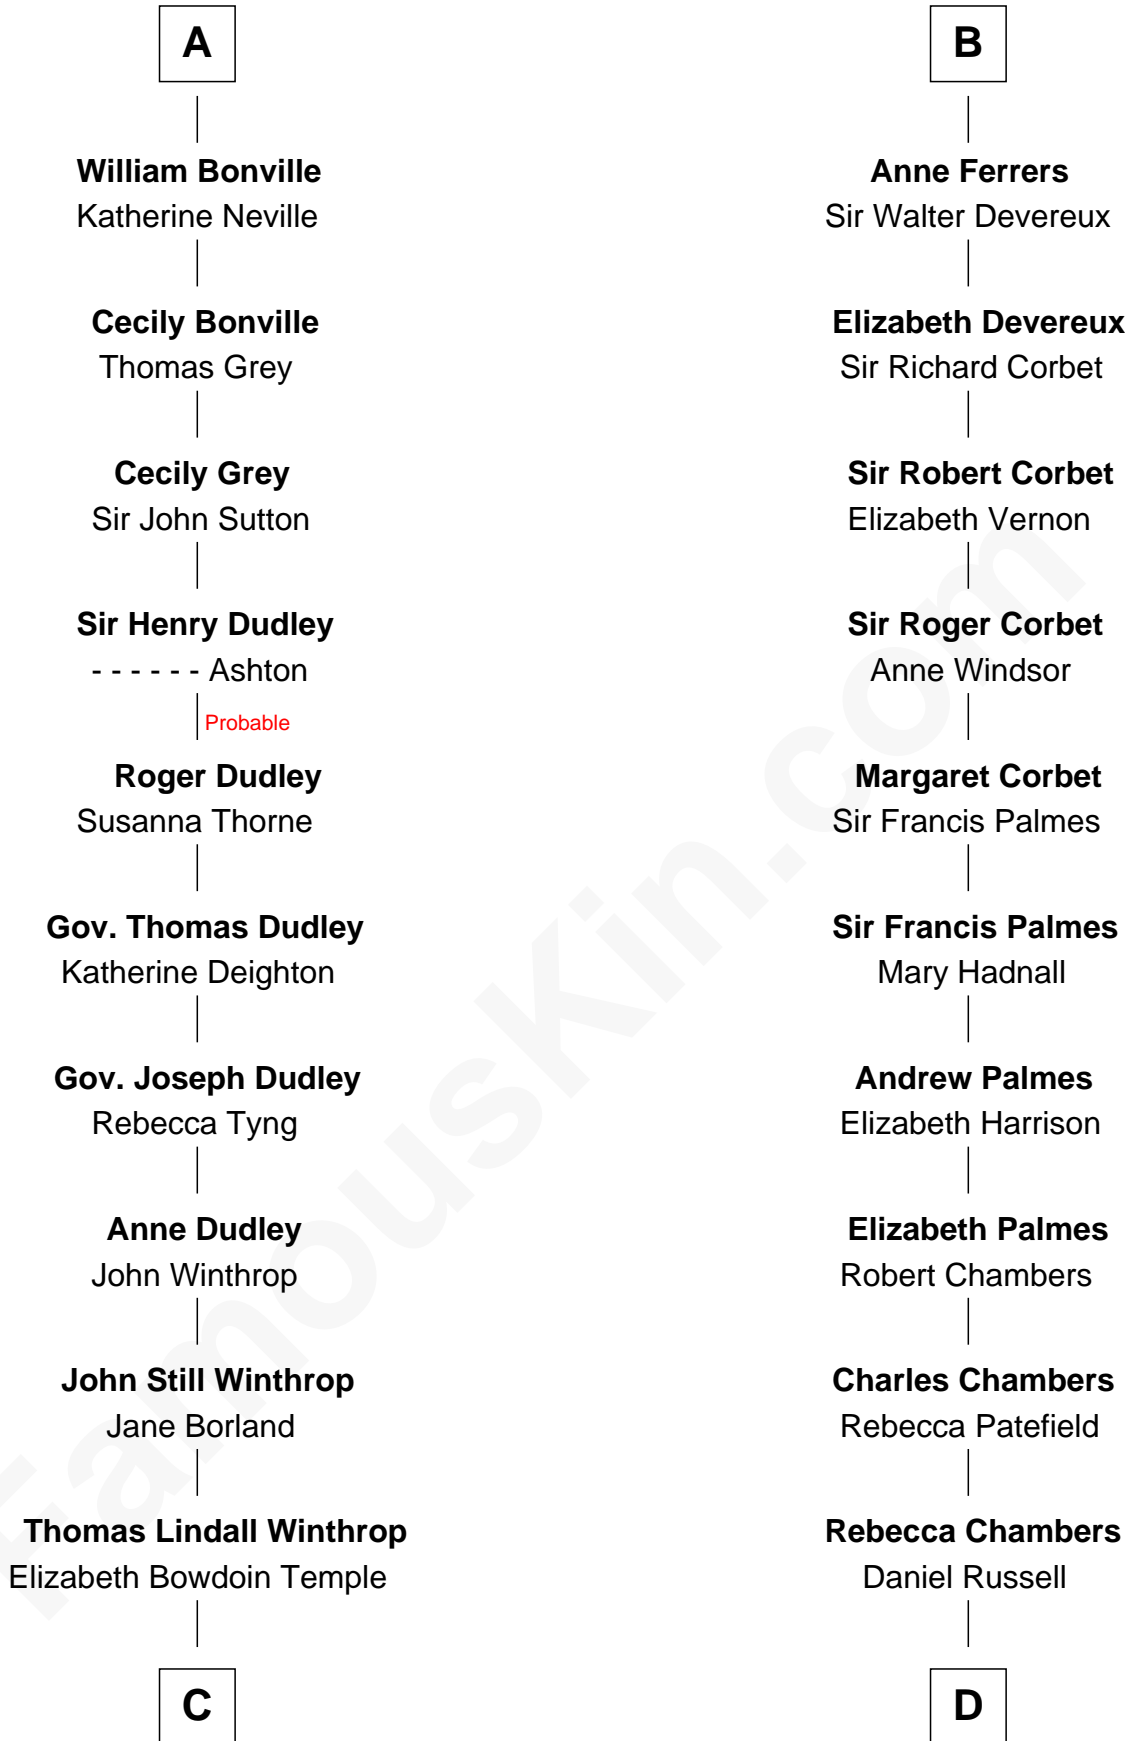

FamousKin.com

Relationship Chart of

John Kerry

68th U.S. Secretary of State

20th cousin 1 time removed of

James Russell Lowell

American "Fireside" Poet

Ralph Basset
Margaret de Somery

C

Robert Charles Winthrop
Elizabeth Cabot Blanchard

Robert Charles Winthrop
Elizabeth Mason

Margaret Tyndal Winthrop
James Grant Forbes

Rosemary Isabel Forbes
Richard John Kerry

John Kerry
68th U.S. Secretary of State