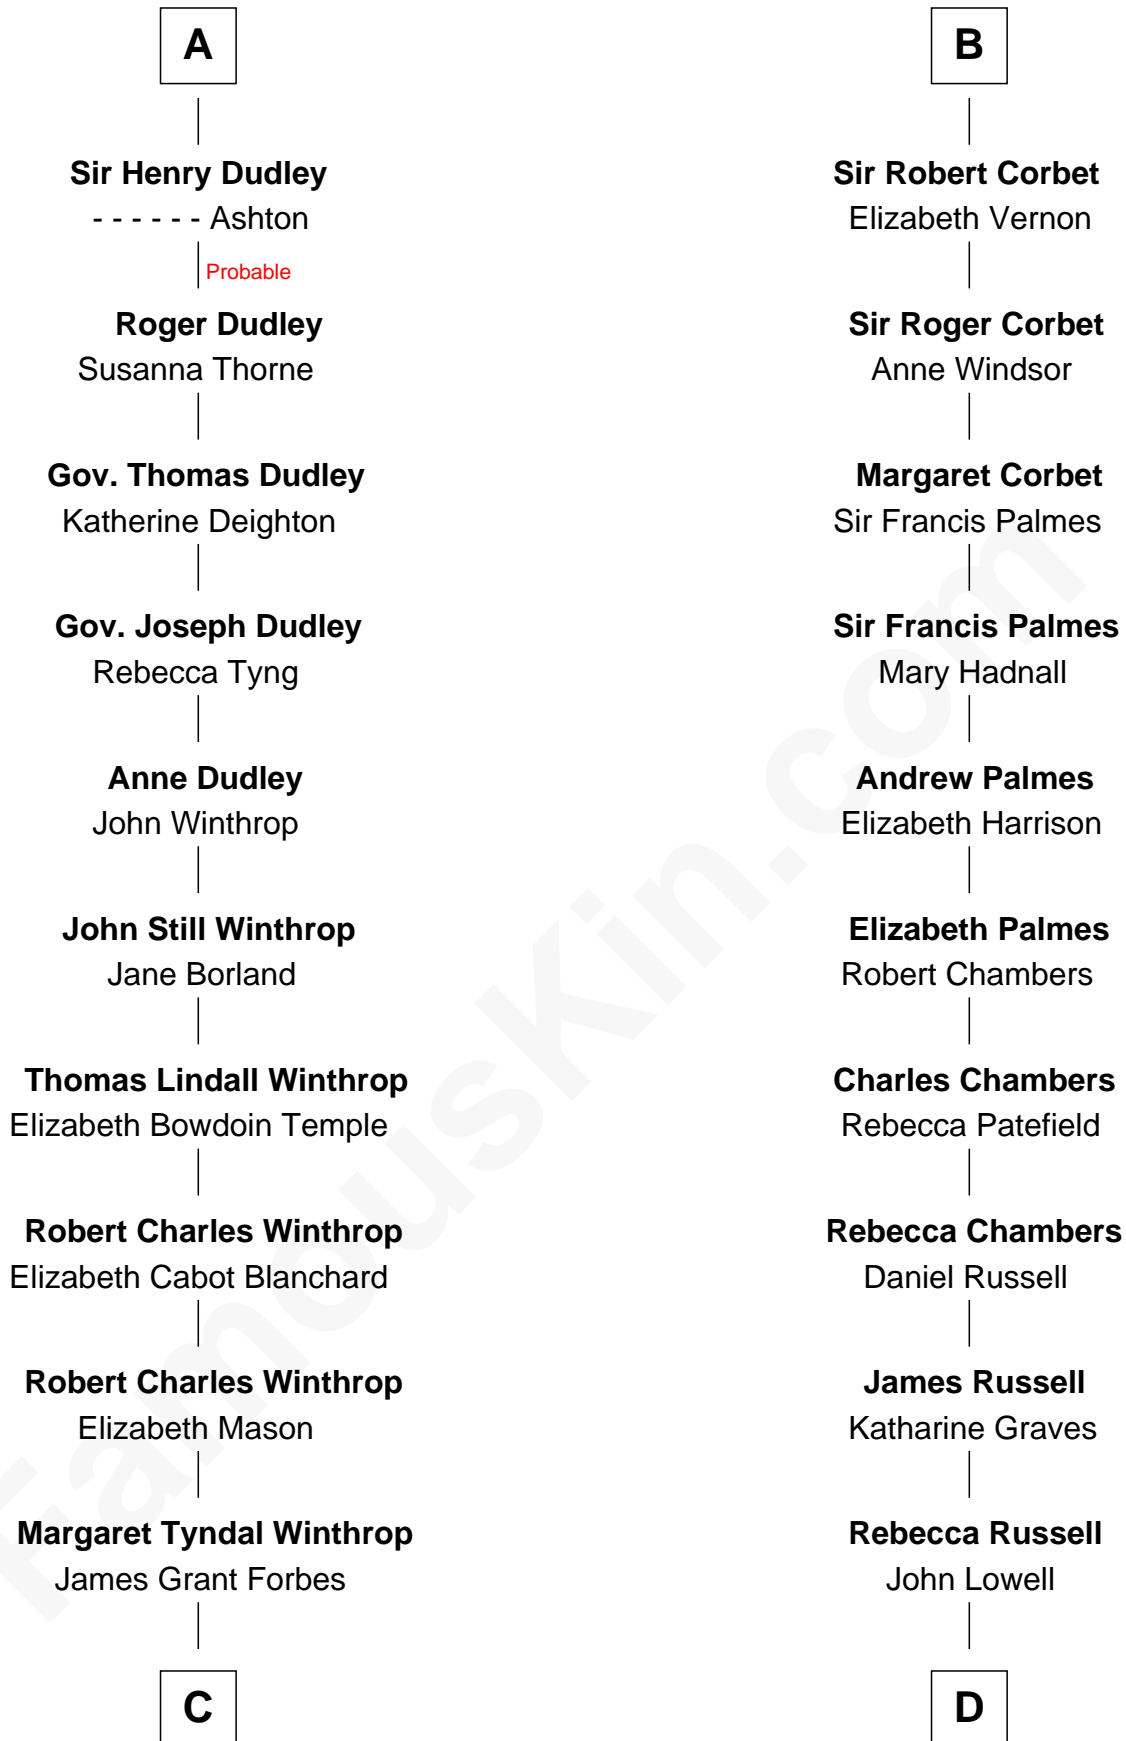

FamousKin.com Relationship Chart of

John Kerry

68th U.S. Secretary of State

18th cousin of

James Russell Lowell

American "Fireside" Poet

C

Rosemary Isabel Forbes