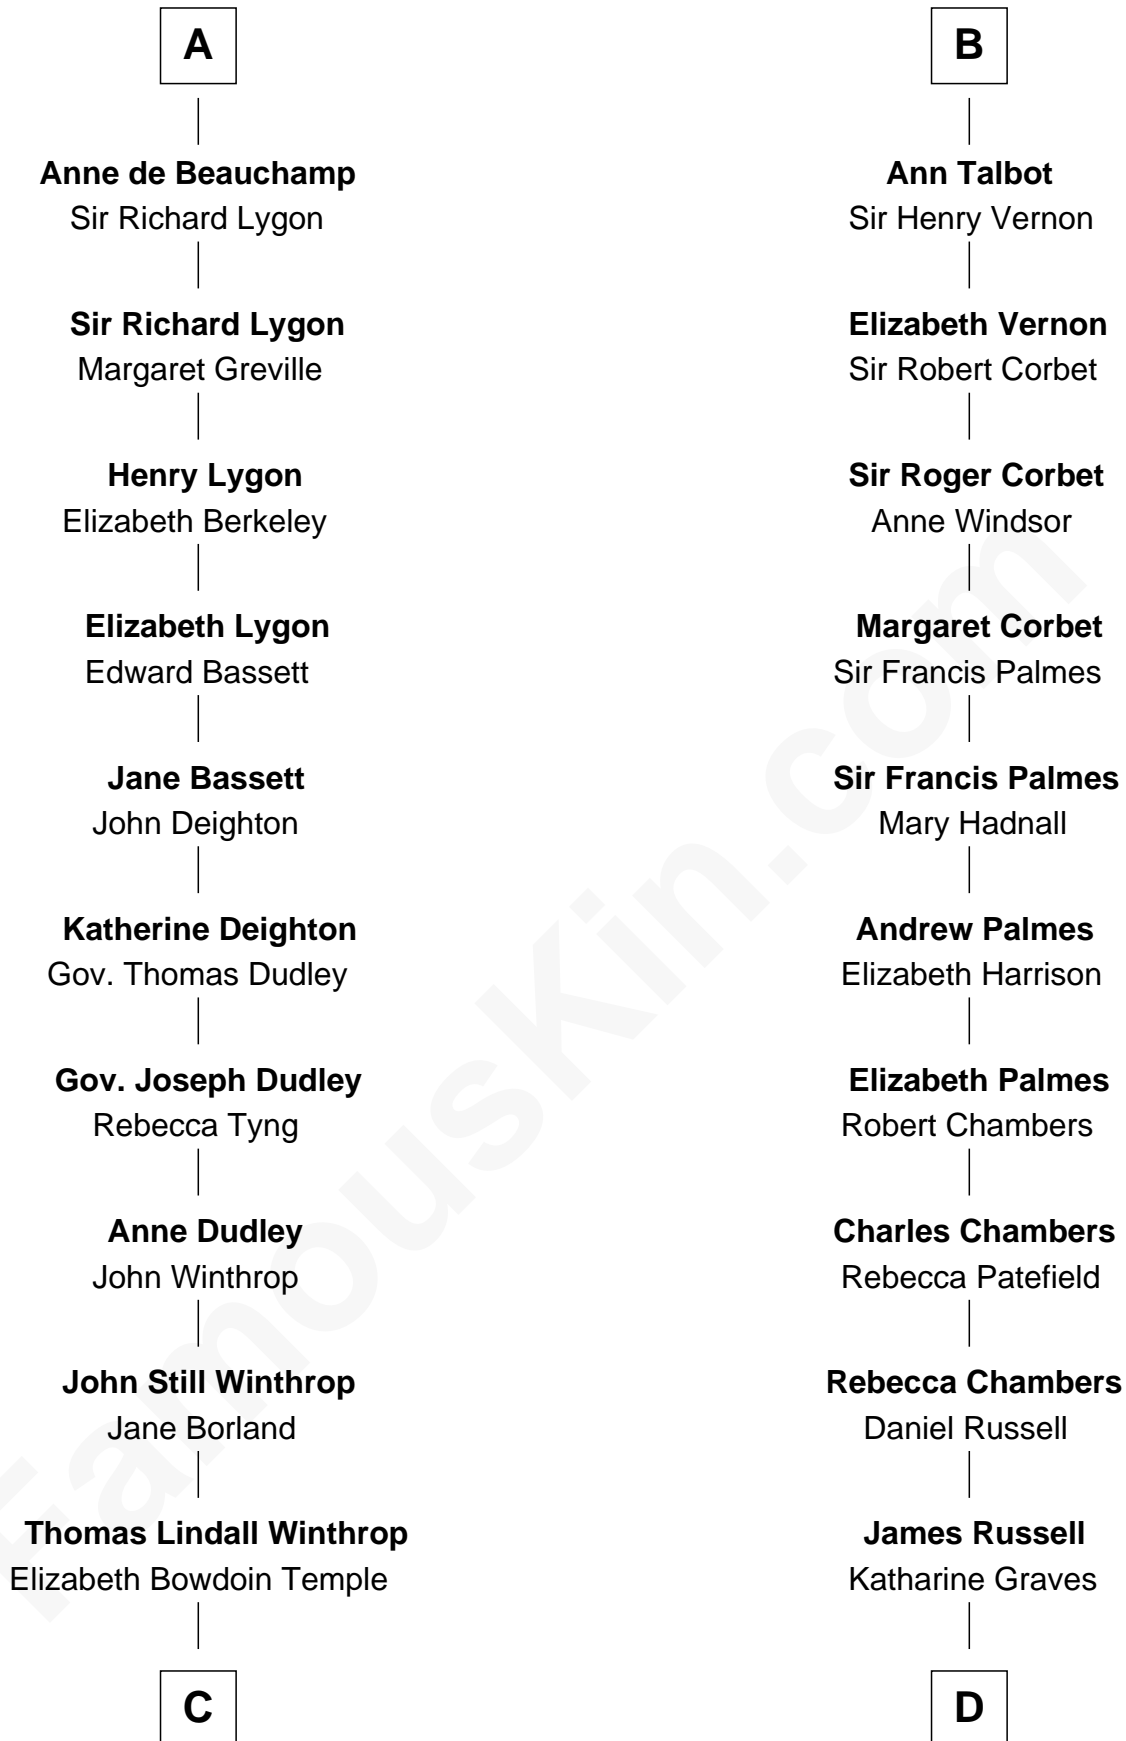

## Relationship Chart of

### John Kerry

68th U.S. Secretary of State

19th cousin 2 times removed of

### James Russell Lowell

American "Fireside" Poet

**C**

**Robert Charles Winthrop**  
Elizabeth Cabot Blanchard

**Robert Charles Winthrop**  
Elizabeth Mason

**Margaret Tyndal Winthrop**  
James Grant Forbes