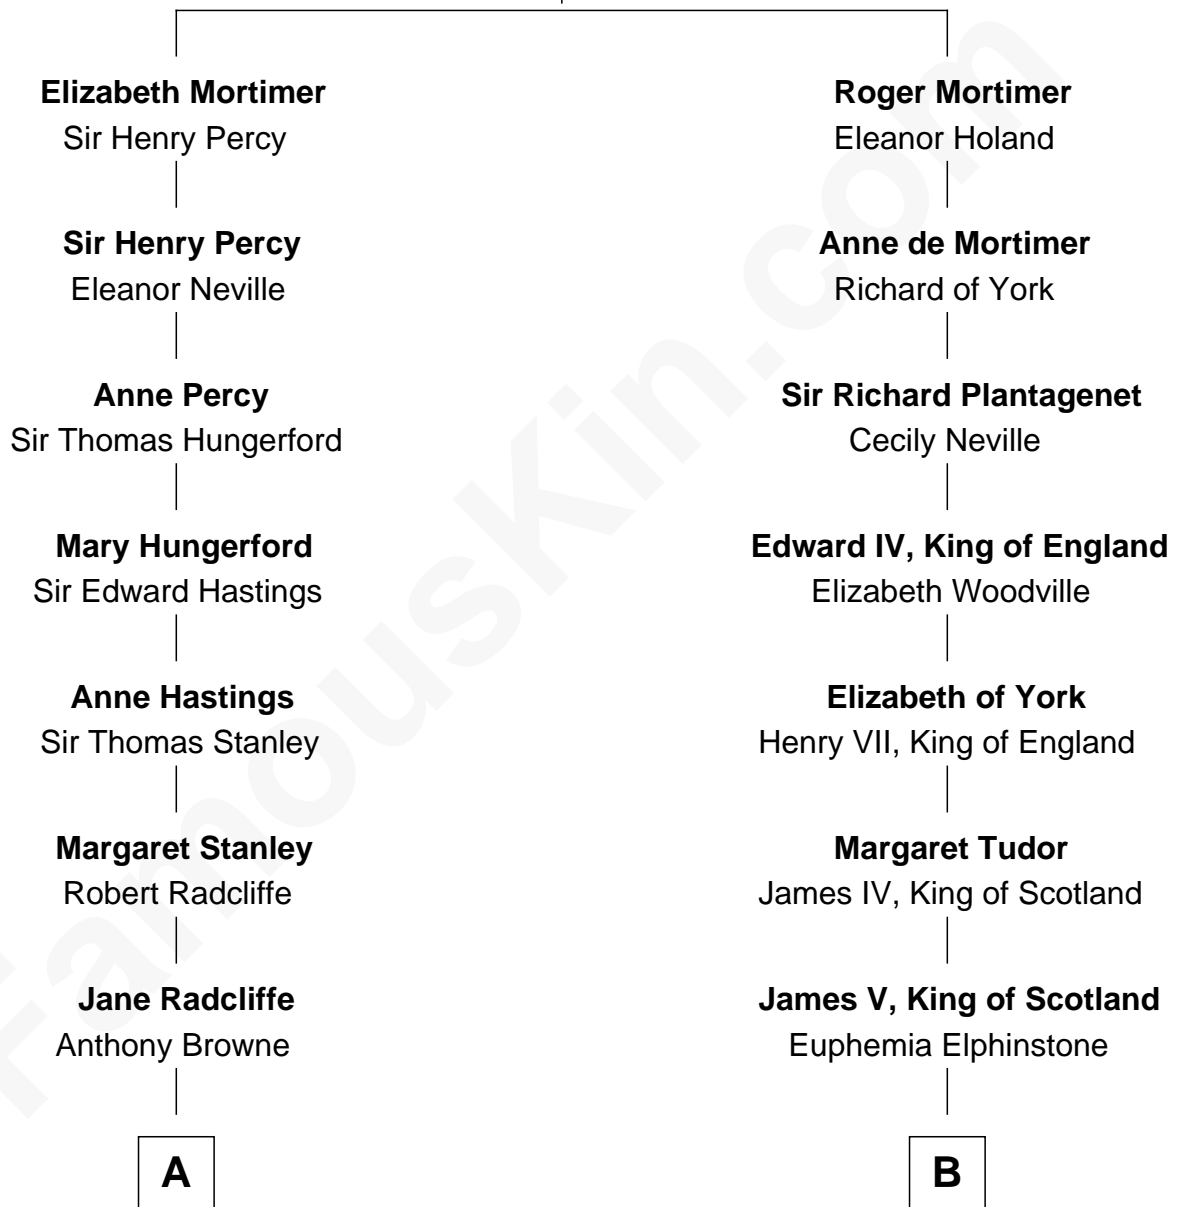

FamousKin.com Relationship Chart of

John Kerry

68th U.S. Secretary of State

17th cousin 2 times removed of

James Russell Lowell

American "Fireside" Poet

Edmund Mortimer
Philippa Plantagenet

C

—
Margaret Tyndal Winthrop

James Grant Forbes

—
Rosemary Isabel Forbes

Richard John Kerry

—
John Kerry

68th U.S. Secretary of State

FamousKin.com