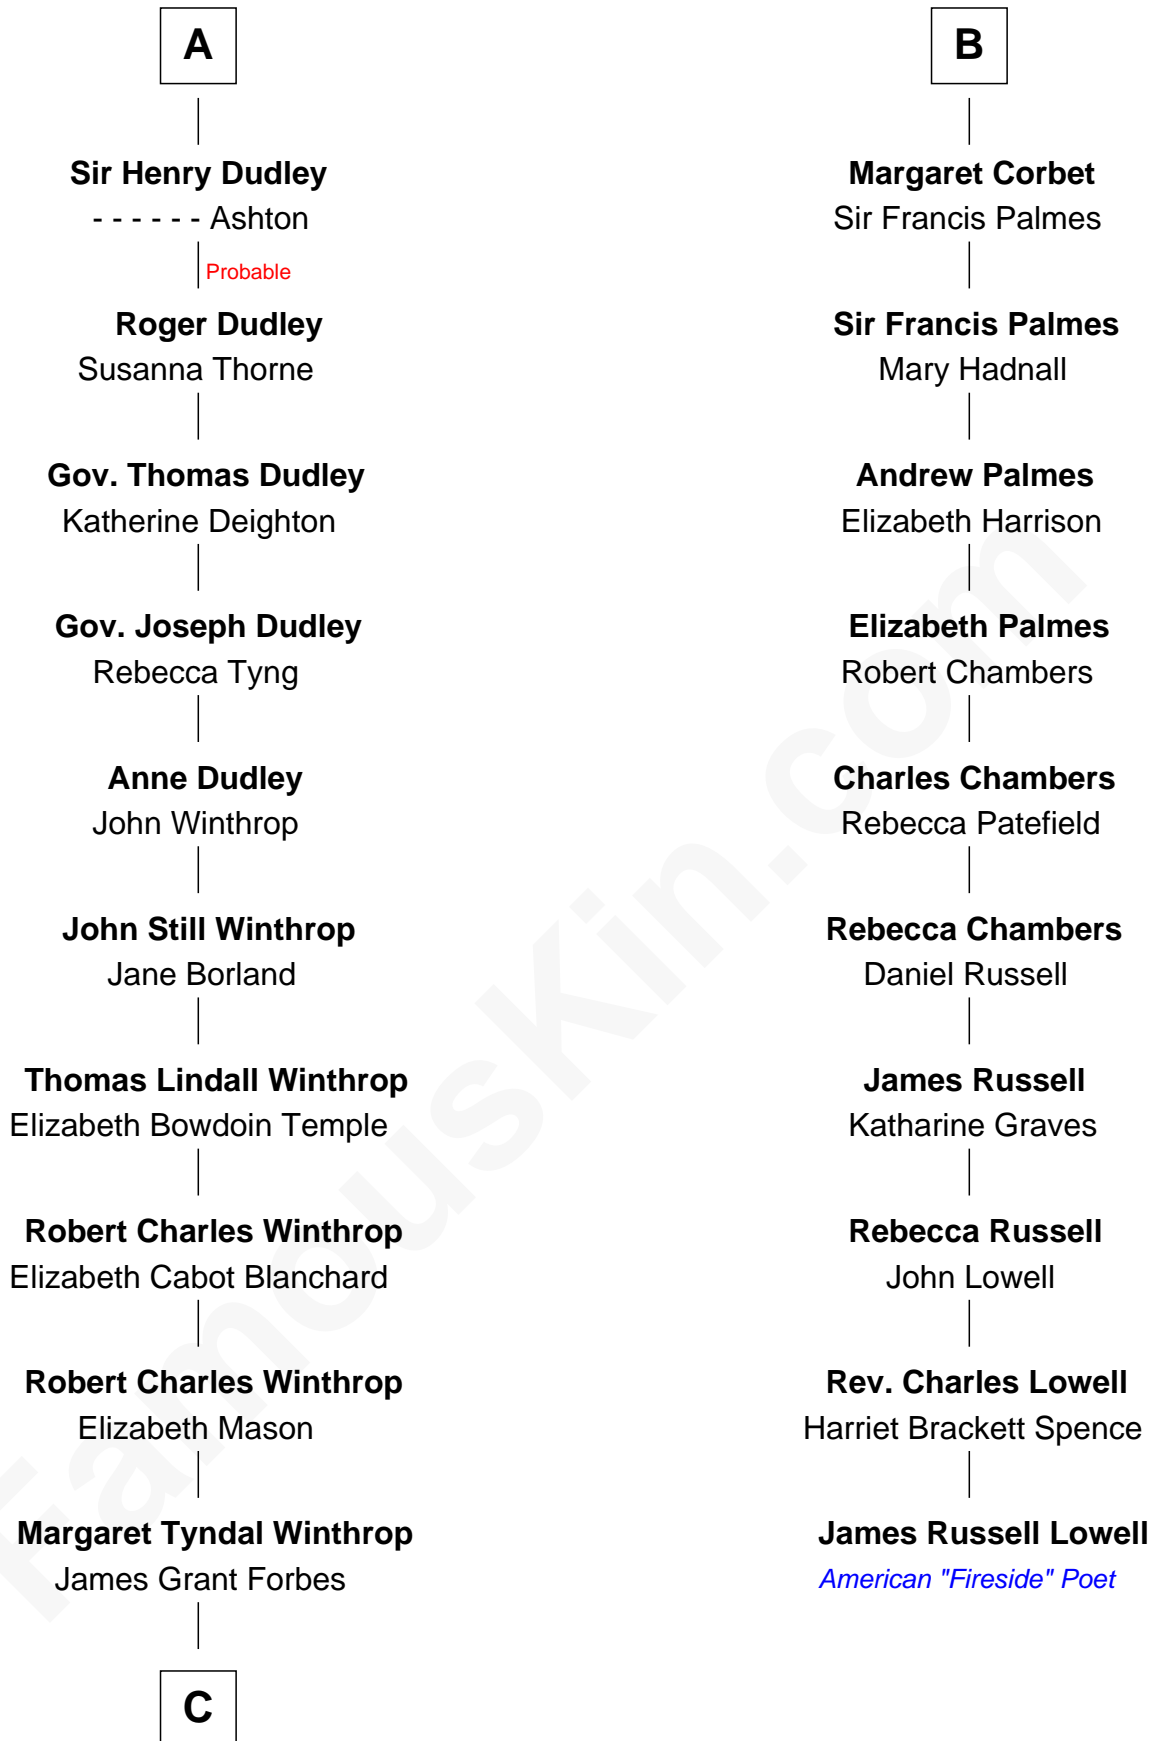

FamousKin.com Relationship Chart of

John Kerry

68th U.S. Secretary of State

16th cousin 2 times removed of

James Russell Lowell

American "Fireside" Poet

Sir William de Ros
Margery de Badlesmere

Thomas de Ros
Beatrice de Stafford

Margaret de Ros
Sir Reynold Grey

Margaret Grey
Sir William Bonville

William Bonville
Elizabeth Harington

William Bonville
Katherine Neville

Cecily Bonville
Thomas Grey

Cecily Grey
Sir John Sutton

A

Maud de Roos
John de Welles

Anne de Welles
James Butler

James Butler
Joan Beauchamp

Elizabeth Butler
John Talbot

Ann Talbot
Sir Henry Vernon

Elizabeth Vernon
Sir Robert Corbet

Sir Roger Corbet
Anne Windsor

B

C

—
Rosemary Isabel Forbes

Richard John Kerry

—
John Kerry

68th U.S. Secretary of State

FamousKin.com