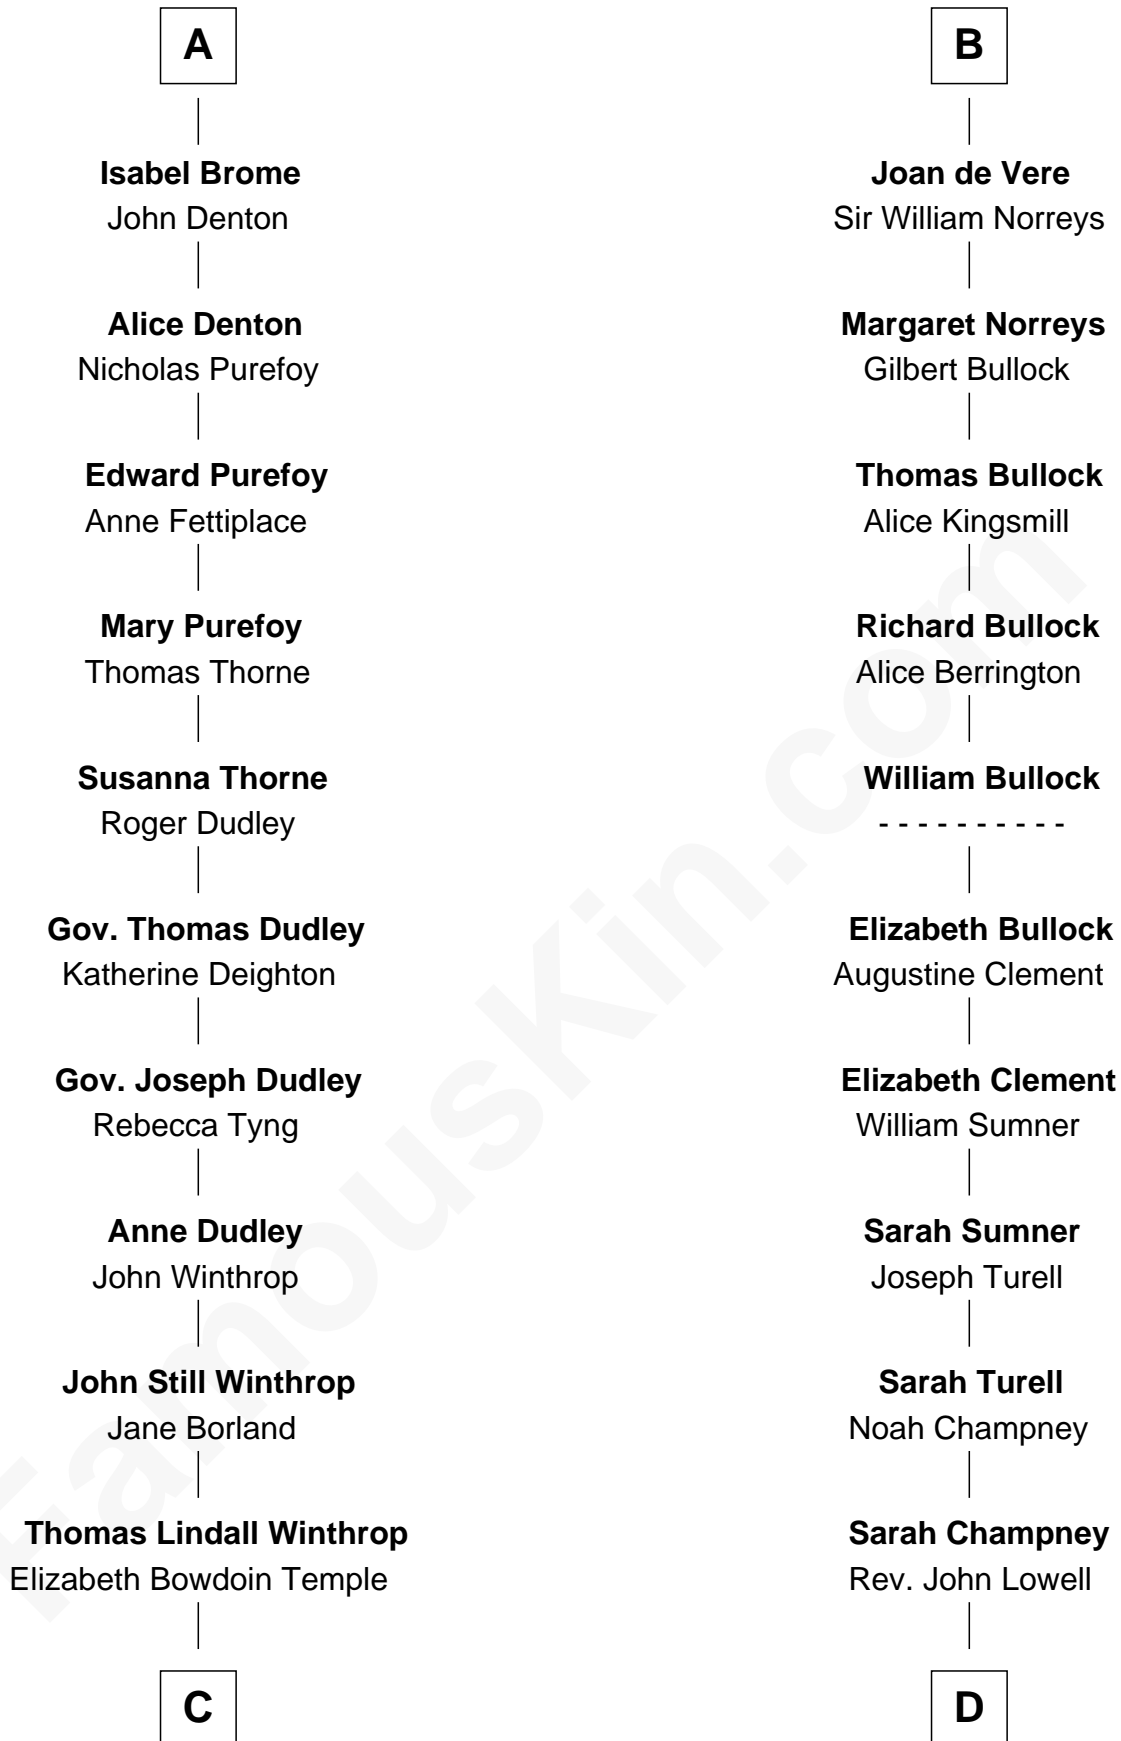

FamousKin.com

Relationship Chart of

John Kerry

68th U.S. Secretary of State

19th cousin 2 times removed of

James Russell Lowell

American "Fireside" Poet

Richard Plantagenet

C

Robert Charles Winthrop
Elizabeth Cabot Blanchard

Robert Charles Winthrop
Elizabeth Mason

Margaret Tyndal Winthrop
James Grant Forbes

Rosemary Isabel Forbes
Richard John Kerry

John Kerry
68th U.S. Secretary of State