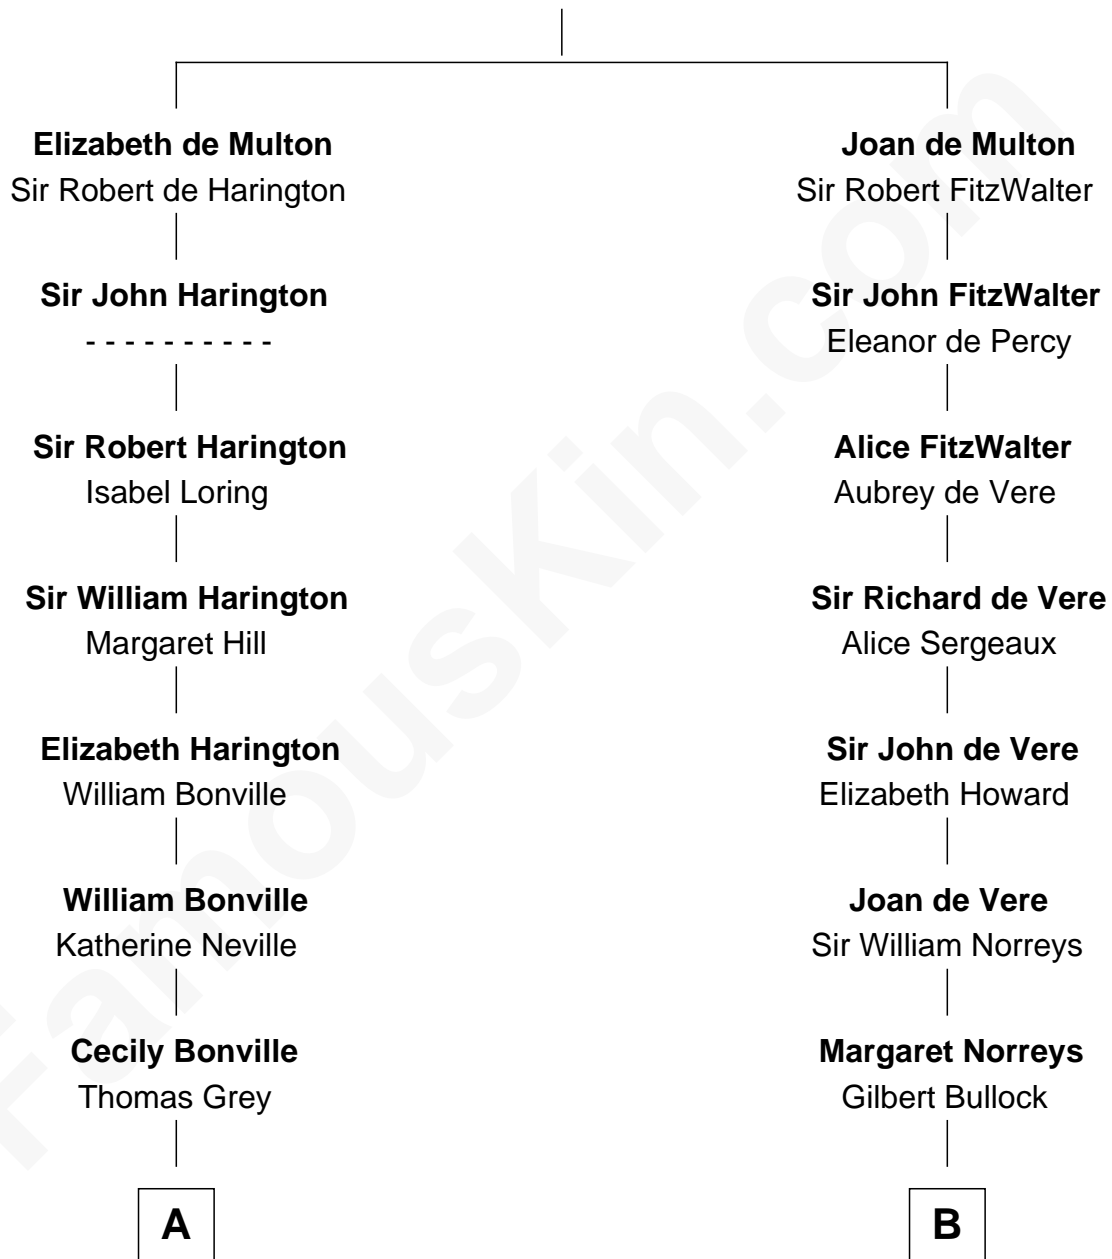

## Relationship Chart of

### John Kerry

68th U.S. Secretary of State

17th cousin 2 times removed of

### James Russell Lowell

American "Fireside" Poet

**Sir Thomas de Multon**

Eleanor de Burgh

**C**

—  
**Margaret Tyndal Winthrop**

James Grant Forbes

—  
**Rosemary Isabel Forbes**