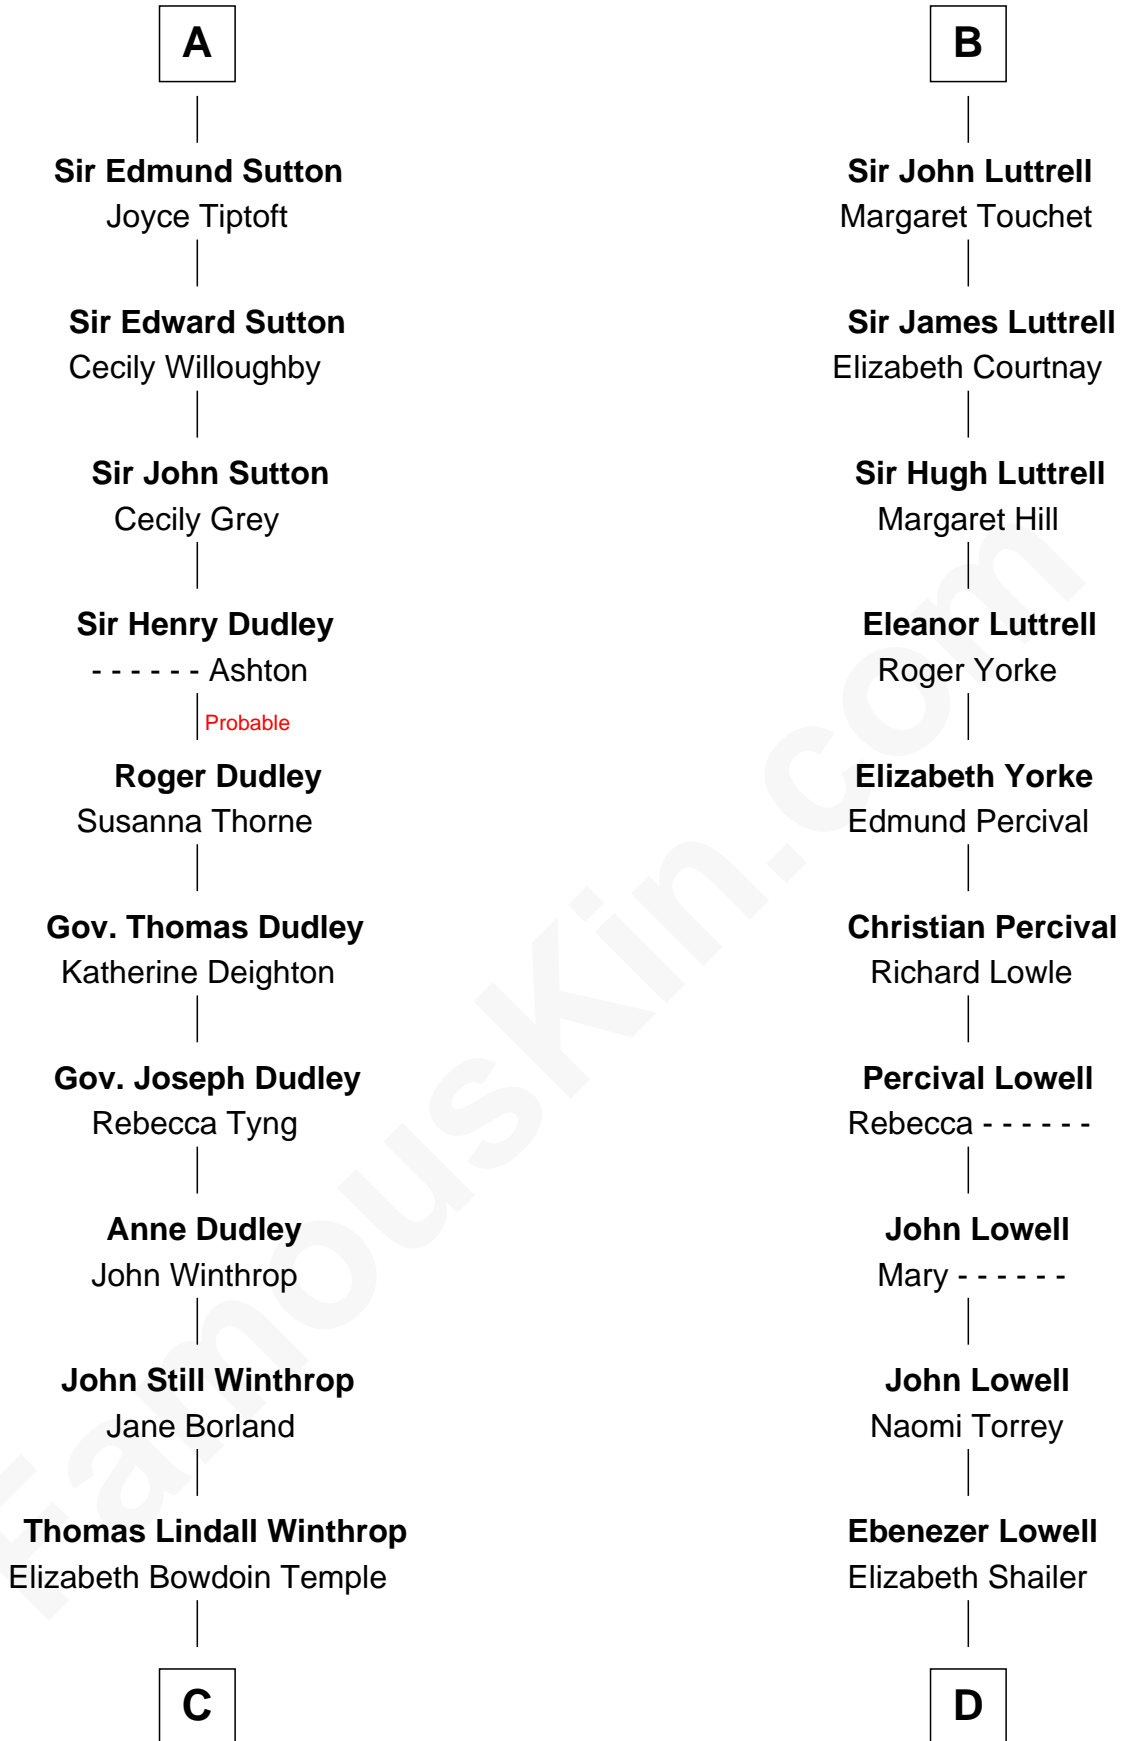

### John Kerry

68th U.S. Secretary of State

20th cousin 1 time removed of

### James Russell Lowell

American "Fireside" Poet

**Reginald de Braiose**

-----

**C**

**Robert Charles Winthrop**  
Elizabeth Cabot Blanchard

**Robert Charles Winthrop**  
Elizabeth Mason

**Margaret Tyndal Winthrop**  
James Grant Forbes

**Rosemary Isabel Forbes**  
Richard John Kerry

**John Kerry**  
*68th U.S. Secretary of State*

**D**

**Rev. John Lowell**  
Sarah Champney

**John Lowell**  
Rebecca Russell

**Rev. Charles Lowell**  
Harriet Brackett Spence