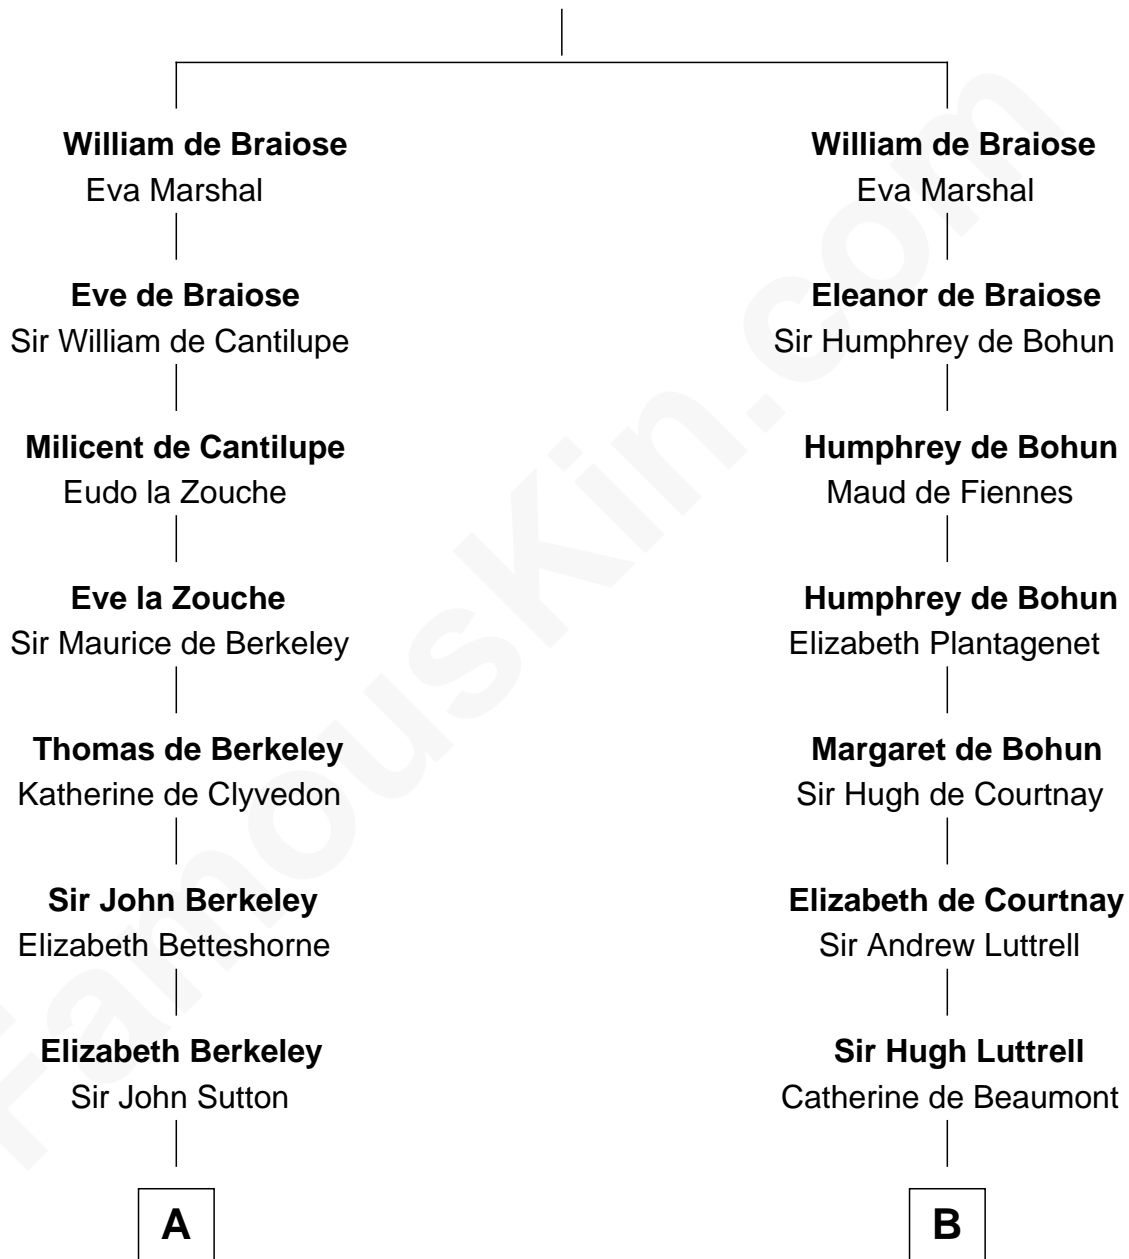

## Relationship Chart of

### John Kerry

68th U.S. Secretary of State

20th cousin 1 time removed of

### James Russell Lowell

American "Fireside" Poet

**Reginald de Braiose**

-----

**C**

**Robert Charles Winthrop**  
Elizabeth Cabot Blanchard

**Robert Charles Winthrop**  
Elizabeth Mason

**Margaret Tyndal Winthrop**  
James Grant Forbes