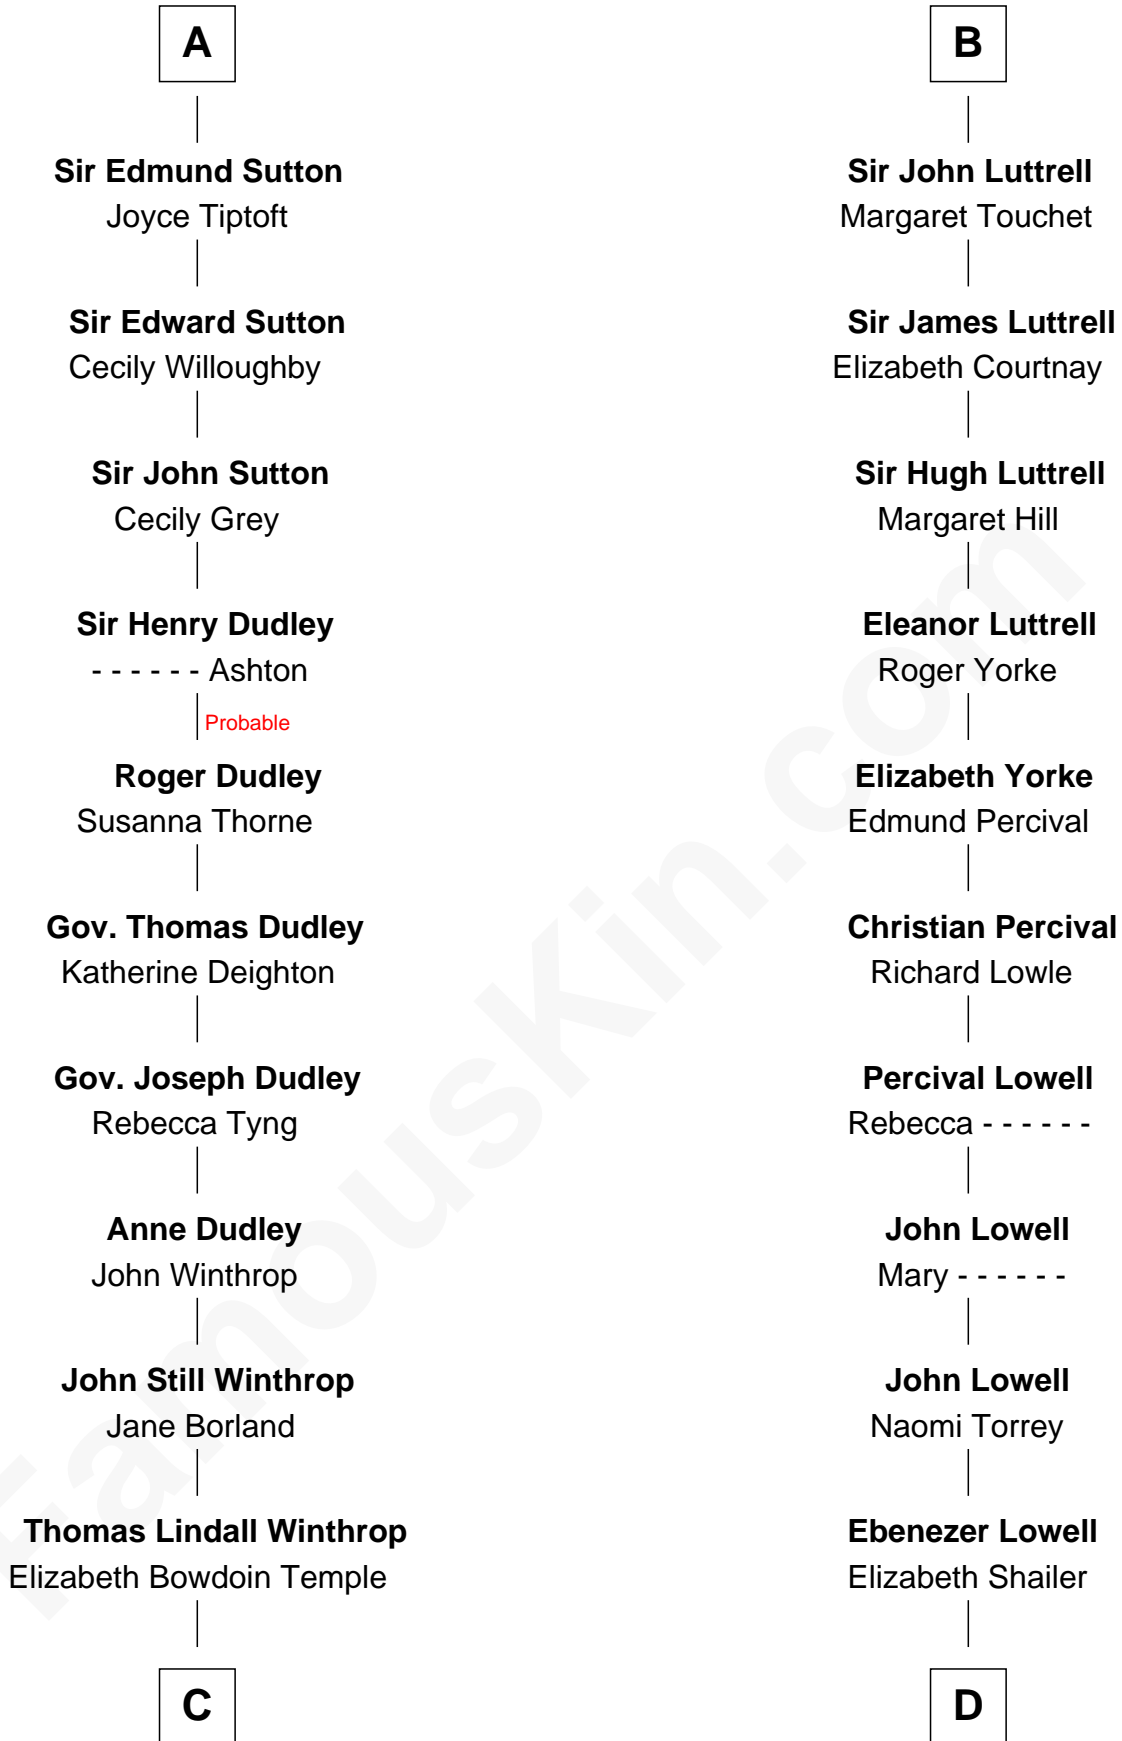

FamousKin.com

Relationship Chart of

John Kerry

68th U.S. Secretary of State

20th cousin 1 time removed of

James Russell Lowell

American "Fireside" Poet

Sir William Marshal

Isabel de Clare

C

Robert Charles Winthrop
Elizabeth Cabot Blanchard

Robert Charles Winthrop
Elizabeth Mason

Margaret Tyndal Winthrop
James Grant Forbes

Rosemary Isabel Forbes
Richard John Kerry

John Kerry
68th U.S. Secretary of State