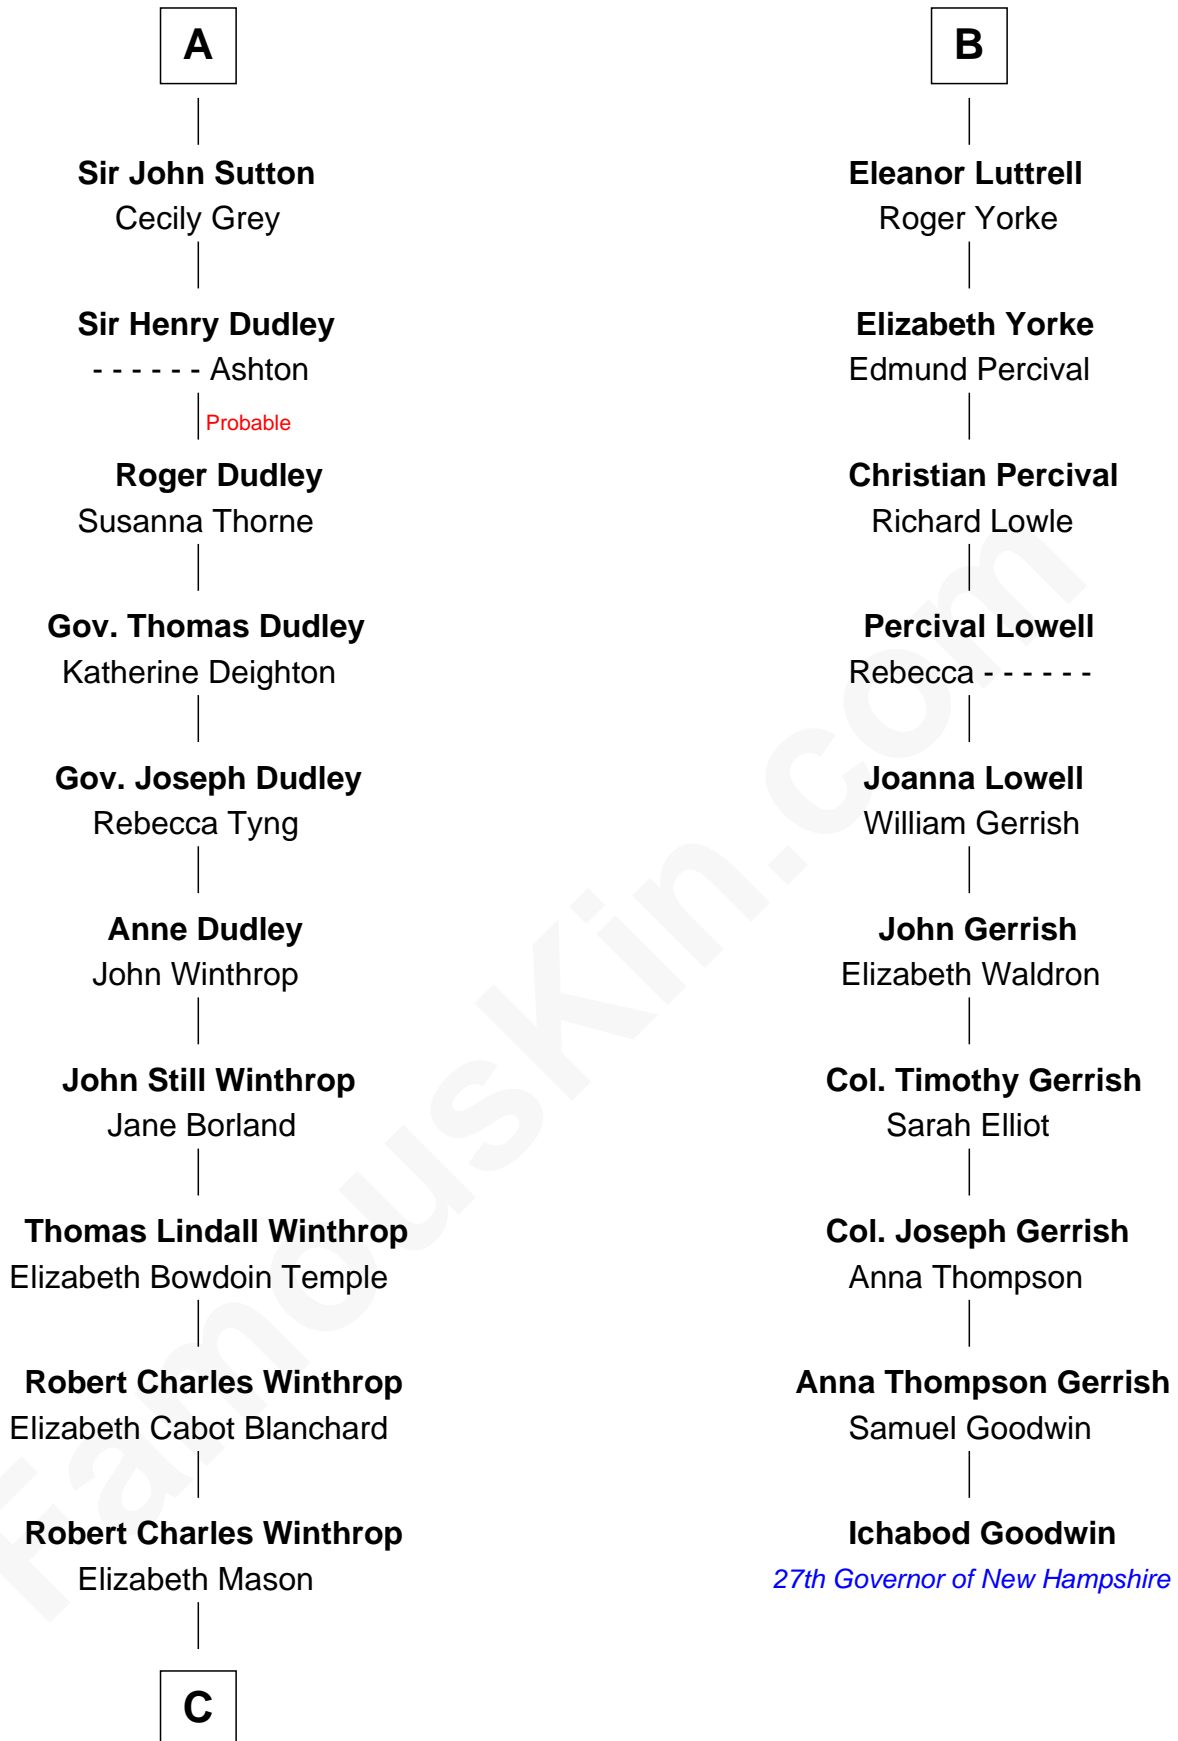

FamousKin.com

Relationship Chart of

John Kerry

68th U.S. Secretary of State

16th cousin 3 times removed of

Ichabod Goodwin

27th Governor of New Hampshire

C

—
Margaret Tyndal Winthrop

James Grant Forbes

—
Rosemary Isabel Forbes

Richard John Kerry

—
John Kerry

68th U.S. Secretary of State

FamousKin.com